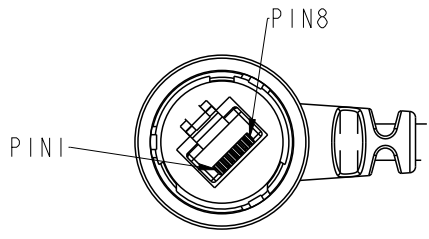

THIS DOCUMENT IS SUBJECT TO CHANGE WITHOUT NOTICE. IT IS CONFIDENTIAL AND A PROPERTY OF Amphenol LTW. DISCLOSURE TO THIRD PARTY HAS TO BE AUTHORIZED BY Amphenol LTW.

REV.	ECN NO.	DATE	SIGN	DESCRIPTION

RDP5UM-UPG06M-TR7A XX
 XX : 01~99Meters
 01 : 01Meter
 02 : 02Meters
 :
 99 : 99Meters
 Cable Length(L): 01~99Meters

- Note:
- * (QC) Important Dimension to Check
 - * Waterproof Rate: IP67 (Mating)
 - * Housing: Nylon+GF, Black
 - * Lock Nut: Nylon+GF, Black
 - * RJ Plug: Unshield, Phosphor Bronze, Gold Plated
 - * Cable: NOUL, CAT5E UTP 24#*4P, OD6.0, BK
 - * Cable Length Tolerance: 01M: ±40mm
 02M~05M: ±60mm
 11M~30M: ±200mm
 31M~99M: ±500mm

8	Brown	棕	8	Twist Twist Twist
7	White/Brown	白/棕	7	
6	Green	綠	6	
5	White/Blue	白/藍	5	
4	Blue	藍	4	
3	White/Green	白/綠	3	
2	Orange	橘	2	
1	White/Orange	白/橘	1	
Conn.1	Wire Color		Conn.2	

Pin Out

UNIT:mm			TITLE RJ DOUBLE 90 ENDED, WITH PLUG D SIZE 3KEY LOCK
TOLERANCE .X ±0.25 .XX ±0.1 .XXX ±0.05 ANGLES ±1°	SCALE 4:5	SIZE A4	SHEET 1 OF 1
REV. A	WC-REV. A.1	(QC): Inspection item	