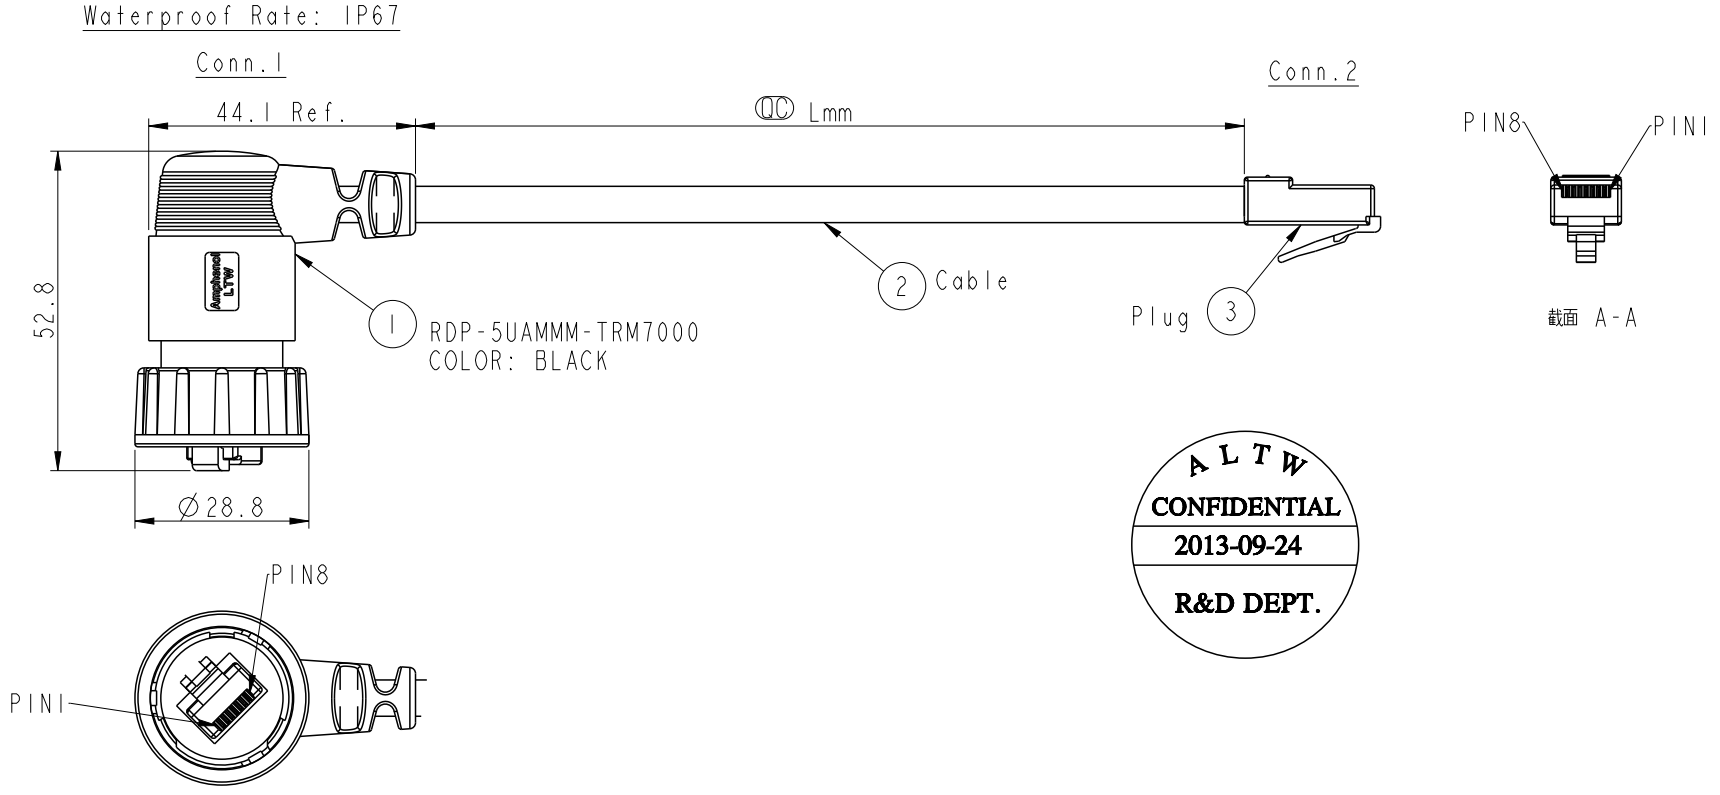

THIS DOCUMENT IS SUBJECT TO CHANGE WITHOUT NOTICE. IT IS CONFIDENTIAL AND A PROPERTY OF Amphenol LTW. DISCLOSURE TO THIRD PARTY HAS TO BE AUTHORIZED BY Amphenol LTW.

REV.	ECN NO.	DATE	SIGN	DESCRIPTION

RDP5UM-UPG06M-TR7A XX
 XX : 01~99Meters
 01 : 01Meter
 02 : 02Meters
 :
 99 : 99Meters
 Cable Length(L): 01~99Meters

- Note:
- * (QC) Important Dimension to Check
 - * Waterproof Rate: IP67 (Mating)
 - * Housing: Nylon+GF, Black
 - * Lock Nut: Nylon+GF, Black
 - * RJ Plug: Unshield, Phosphor Bronze, Gold Plated
 - * Cable: NOUL, CAT5E UTP 24#*4P, OD6.0, BK
 - * Cable Length Tolerance: 01M: ±40mm
 02M~05M: ±60mm
 11M~30M: ±200mm
 31M~99M: ±500mm

8	Brown	棕	8	Twist Twist Twist
7	White/Brown	白/棕	7	
6	Green	綠	6	
5	White/Blue	白/藍	5	
4	Blue	藍	4	
3	White/Green	白/綠	3	
2	Orange	橘	2	
1	White/Orange	白/橘	1	
Conn.1	Wire Color		Conn.2	

Pin Out

UNIT:mm			TITLE RJ DOUBLE 90 ENDED, WITH PLUG D SIZE 3KEY LOCK
TOLERANCE .X ±0.25 .XX ±0.1 .XXX ±0.05 ANGLES ±1°	SCALE 4:5	SIZE A4	SHEET 1 OF 1
REV. A	WC-REV. A.1	(QC): Inspection item	