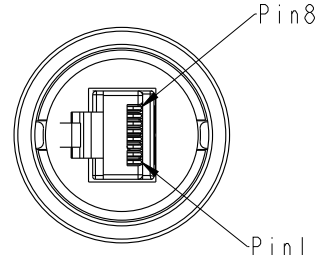

RJS-5EAMMM-LL7EXX

- XX: 01~99Meters
- 01: 01Meter
- 02: 02Meters
- ...
- 99: 99Meters

Cable Length(L): 01~99Meters

- Note:
- * Ⓞ Important Dimension
 - * Waterproof Rate: IP67.
 - * Housing: Nylon, Black.
 - * Plug: PC, Gold Plated, Shielded.
 - * Lock Nut: Nylon+GF, Black.
 - * Gasket: Silicone, Gray.
 - * Seal: Silicone, Gray.
 - * Sealing Nut: Nylon, BLACK
 - * Cable: CAT5E FTP, OD Max: $\varnothing 6.5\text{mm}$, Black.
 - * Cable Length Tolerance:
 - 01M: $\pm 40\text{mm}$
 - 02~05M: $\pm 60\text{mm}$
 - 06~10M: $\pm 100\text{mm}$
 - 11~30M: $\pm 200\text{mm}$
 - 30~99M: $\pm 500\text{mm}$

Pin Out		
Wire Color		Plug
Drain Wire	地線	Shield
Brown	棕	8
Brown/white	棕/白	7
Green	綠	6
Blue/white	藍/白	5
Blue	藍	4
Green/white	綠/白	3
Orange	橙	2
Orange/white	橙/白	1

Twist
對絞

Twist
對絞

Twist
對絞

UNIT:mm		
TOLERANCE	± 0.5	

TITLE RJ45 Plug Cable, 2T Lock, Cat 5e			
SCALE 1:1	SIZE A4	SHEET 1 OF 1	
REV. G	WC-REV. B.4	Ⓞ: Inspection item	

Amphenol LTW
安費諾亮泰企業股份有限公司

ITEM NO	DRAWN BY Li Feng	DATE 2016-07-01
DWG NO RJS-5EAMMM-LL7EXX	CHECKED BY Jinhai	DATE 2016-07-01
CUSTOMER ALTW	APPROVED BY Jerry	DATE 2016-07-01