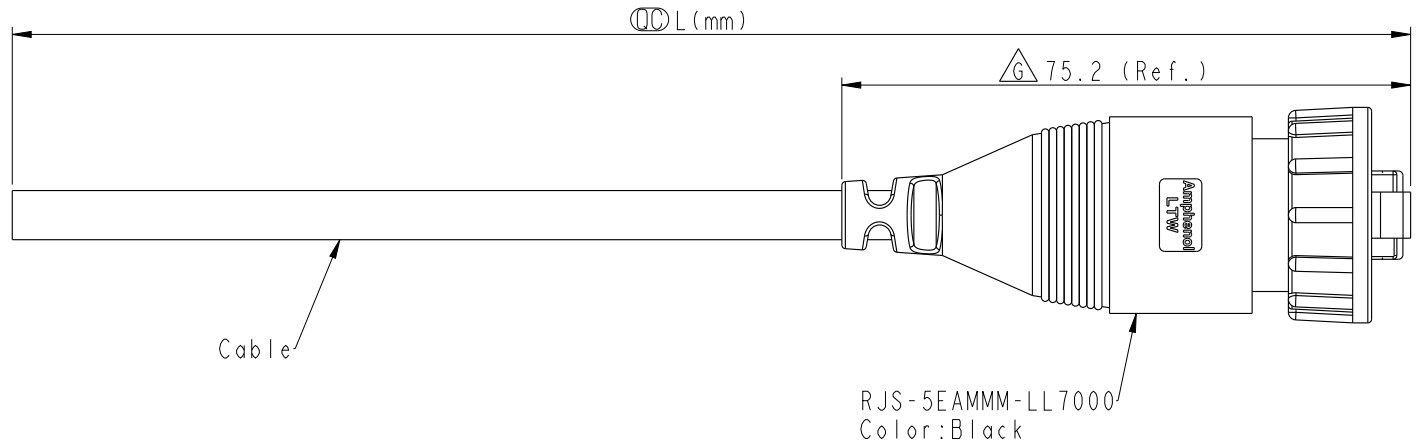

RJS-5EAMMM-LL7EXX

- XX: 01~99Meters
- 01: 01Meter
- 02: 02Meters
- ...
- 99: 99Meters

Cable Length(L): 01~99Meters

- Note:
- * Ⓞ Important Dimension
 - * Waterproof Rate: IP67.
 - * Housing: Nylon, Black.
 - * Plug: PC, Gold Plated, Shielded.
 - * Lock Nut: Nylon+GF, Black.
 - * Gasket: Silicone, Gray.
 - * Seal: Silicone, Gray.
 - * Sealing Nut: Nylon, BLACK
 - * Cable: CAT5E FTP, OD Max: $\varnothing 6.5\text{mm}$, Black.
 - * Cable Length Tolerance:
 - 01M: $\pm 40\text{mm}$
 - 02~05M: $\pm 60\text{mm}$
 - 06~10M: $\pm 100\text{mm}$
 - 11~30M: $\pm 200\text{mm}$
 - 30~99M: $\pm 500\text{mm}$

Pin Out		
Wire Color		Plug
Drain Wire	地線	Shield
Brown	棕	8
Brown/white	棕/白	7
Green	綠	6
Blue/white	藍/白	5
Blue	藍	4
Green/white	綠/白	3
Orange	橙	2
Orange/white	橙/白	1

Twist
對絞

Twist
對絞

Twist
對絞

UNIT:mm		
TOLERANCE	± 0.5	

TITLE RJ45 Plug Cable, 2T Lock, Cat 5e			
SCALE 1:1	SIZE A4	SHEET 1 OF 1	
REV. G	WC-REV. B.4	Ⓞ: Inspection item	

Amphenol LTW
安費諾亮泰企業股份有限公司

ITEM NO	DRAWN BY Li Feng	DATE 2016-07-01
DWG NO RJS-5EAMMM-LL7EXX	CHECKED BY Jinhai	DATE 2016-07-01
CUSTOMER ALTW	APPROVED BY Jerry	DATE 2016-07-01