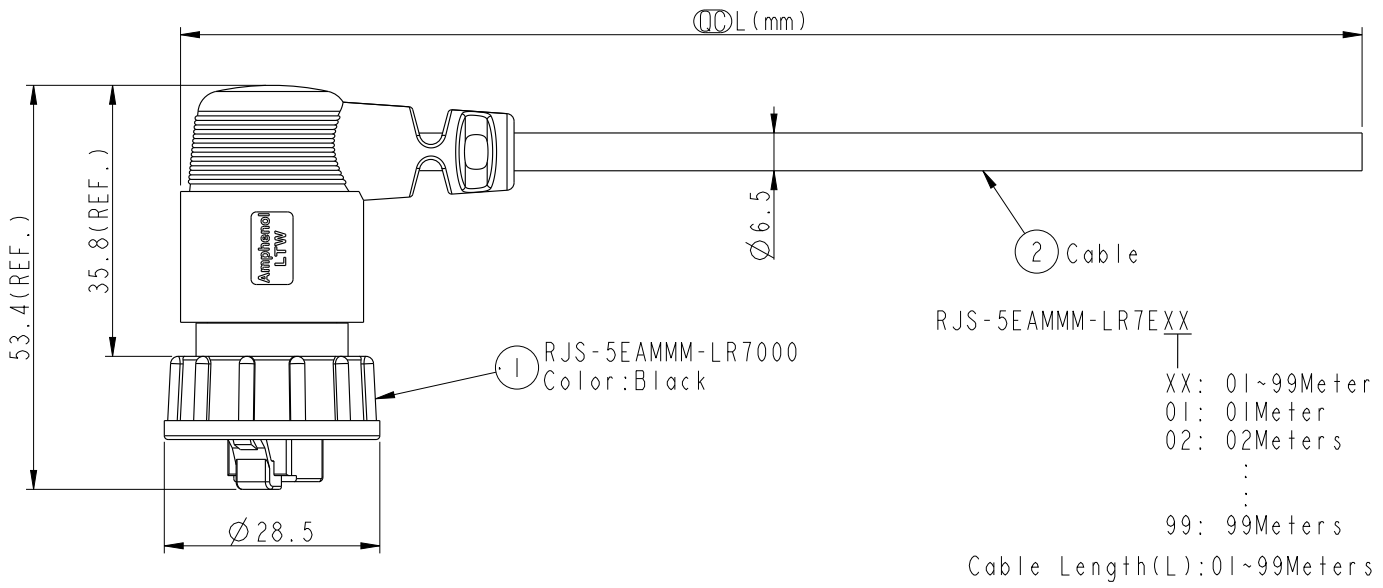

THIS DOCUMENT IS SUBJECT TO CHANGE WITHOUT NOTICE. IT IS CONFIDENTIAL AND A PROPERTY OF Amphenol LTW. DISCLOSURE TO THIRD PARTY HAS TO BE AUTHORIZED BY Amphenol LTW.

REV.	ECN NO.	DATE	SIGN	DESCRIPTION
E	LENI380169-72	2013/08/07	Rensong	ADD Note
F	LENI430408-11	2014/03/29	Rensong	Add Demension
G	LENI460037~40	2014-05-26	Galaxy	Modify Cable Color Code.
H	LENI490352~57	2014-09-09	Joy	Change to 94V0 material

ALTW
CONFIDENTIAL
2014-09-09
R&D DEPT.

Pin Out	
Wire Color	Plug
Drain Wire	Shield
Brown	8
White/Brown	7
Green	6
White/Blue	5
Blue	4
White/Green	3
Orange	2
White/Orange	1

Twist
Twist
Twist

- Note:
- * \varnothing Important Dimension.
 - * Waterproof Rate: IP67
 - * Housing: Nylon, Black.
 - * Plug: PC, Gold Plated, Shielded.
 - * Lock Nut: Nylon+GF, Black.
 - * Gasket: Silicone, Gray.
 - * Cable: CAT5E FTP, OD Max: \varnothing 6.5mm, Black
 - * Cable Length Tolerance:
 - 01M: \pm 40mm
 - 02M~05M: \pm 60mm
 - 06M~10M: \pm 100mm
 - 11M~30M: \pm 200mm
 - 31M~99M: \pm 500mm

UNIT:mm
TOLERANCE
 ± 0.5 mm

TITLE Cable Lock 5E M Conn M Pin			
SCALE 1:1	SIZE A4	SHEET 1 OF 1	
REV. H	WC-REV. .0	\varnothing : Inspection item	

Amphenol LTW
安費諾亮泰企業股份有限公司

ITEM NO	DRAWN BY Joy	DATE 2014-09-09
DWG NO RJS-5EAMMM-LR7EXX	CHECKED BY Tom	DATE 2014-09-09
CUSTOMER ALTW	APPROVED BY Victor	DATE 2014-09-09