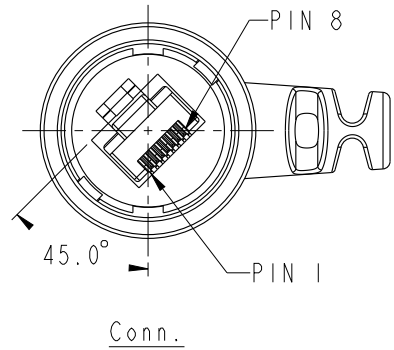

THIS DOCUMENT IS SUBJECT TO CHANGE WITHOUT NOTICE. IT IS CONFIDENTIAL AND A PROPERTY OF Amphenol LTW. DISCLOSURE TO THIRD PARTY HAS TO BE AUTHORIZED BY Amphenol LTW.

REV.	ECN NO.	DATE	SIGN	DESCRIPTION
E	LENI380169-72	2013/08/07	Rensong	ADD Note
F	LENI430408-11	2014/03/29	Rensong	Add Demension
G	LENI460037~40	2014-05-26	Galaxy	Modify Cable Color Code.
H	LENI490352~57	2014-09-09	Joy	Change to 94V0 material

ALTW
CONFIDENTIAL
2014-09-09
R&D DEPT.

Pin Out	
Wire Color	Plug
Drain Wire	Shield
Brown	8
White/Brown	7
Green	6
White/Blue	5
Blue	4
White/Green	3
Orange	2
White/Orange	1

Twist
Twist
Twist

- Note:
- * \varnothing Important Dimension.
 - * Waterproof Rate: IP67
 - * Housing: Nylon, Black.
 - * Plug: PC, Gold Plated, Shielded.
 - * Lock Nut: Nylon+GF, Black.
 - * Gasket: Silicone, Gray.
 - * Cable: CAT5E FTP, OD Max: \varnothing 6.5mm, Black
 - * Cable Length Tolerance:
 - 01M: \pm 40mm
 - 02M~05M: \pm 60mm
 - 06M~10M: \pm 100mm
 - 11M~30M: \pm 200mm
 - 31M~99M: \pm 500mm

UNIT:mm
TOLERANCE
 ± 0.5 mm

TITLE Cable Lock 5E M Conn M Pin			
SCALE 1:1	SIZE A4	SHEET 1 OF 1	
REV. H	WC-REV. .0	\varnothing : Inspection item	

Amphenol LTW
安費諾亮泰企業股份有限公司

ITEM NO	DRAWN BY Joy	DATE 2014-09-09
DWG NO RJS-5EAMMM-LR7EXX	CHECKED BY Tom	DATE 2014-09-09
CUSTOMER ALTW	APPROVED BY Victor	DATE 2014-09-09