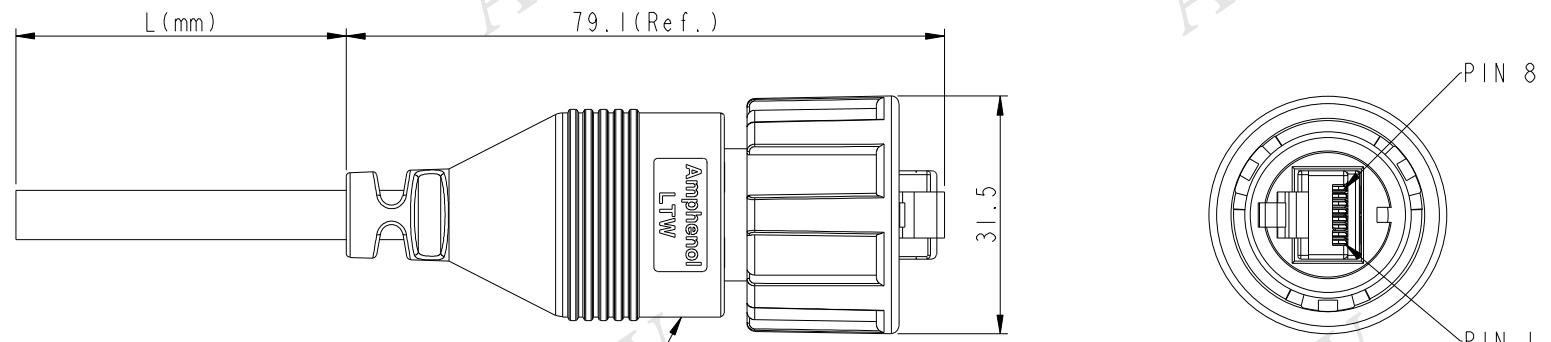

ROP-5SAMMM-TLM7000 (1)

ROP-5SAMMM-TLM7BXX

- XX: 01~99Meter
- 01: 01Meter
- 02: 02Meters
- ...
- 99: 99Meters

Cable Length(L):01~99Meters

Note:

- * Waterproof Rate:IP67.
- * Housing:Nylon,Black.
- * Plug:PC,Gold Plated,Shielded
- * Lock Nut:Nylon+GF,Black.
- * Gasket:Silicone,Black.
- * Seal:Silicone,Black.
- * Sealing Nut:Nylon,Black.
- * Cable:FTP,24#*4P+MY+D+AL/MY,OD6,Black.
- * Cable Length Tolerance:
 - 01M:±40mm
 - 02M~05M:±60mm
 - 06M~10M:±100mm
 - 11M~30M:±200mm
 - 31M~99M:±500mm

Drain Wire	接地	Shield	
Brown	棕	8	Twist 對絞
White/Brown	白/棕	7	
Green	綠	6	Twist 對絞
White/Blue	白/藍	5	
Blue	藍	4	Twist 對絞
White/Green	白/綠	3	
Orange	橘	2	Twist 對絞
White/Orange	白/橘	1	
Wire Color		Plug	
Pin Out			

UNIT:mm TOLERANCE .X ±0.25 .XX ±0.1 .XXX ±0.05 ANGLES ±1°	TITLE RJ45 Plug Cable, ODVA, Cat 5e		Amphenol LTW 安費諾亮泰企業股份有限公司		ITEM NO	DRAWN BY	DATE
	SCALE	SIZE			SHEET	OF	DWG NO
	REV.	WC-REV.	(QC): Inspection item		CUSTOMER	APPROVED BY	DATE