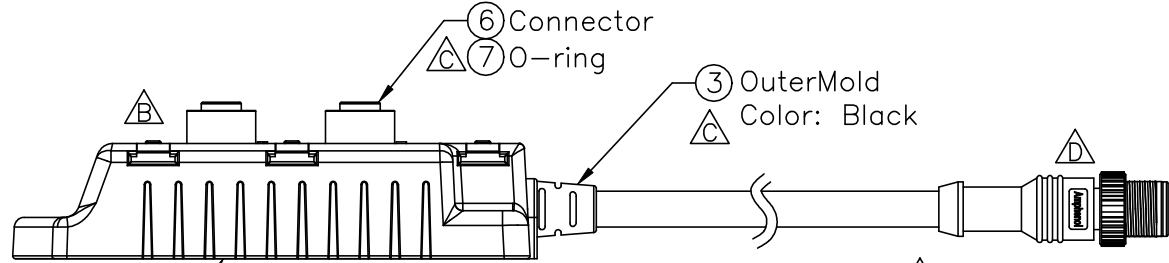

S-555500-FFFF00-SBXX

XX:01~99Meters
01:01Meter
02:02Meters
 :
 :
99:99Meters

Cable Length(L):01~99Meters

- △ Note:
- * ② Important Dimension.
 - * Waterproof Rate : IP68 (水深1M,24H)
 - * Panel Connector: Nylon+GF, Black
 - * Cable Connector: PU, Black
 - * Pin: Copper Alloy, Gold Plated
 - △ * UpperCase Material: PC+PBT, Black
 - * Cable: (22AWG*1P+AI)+(18AWG*1P+AI)+Drain+Al.Mylar+Braid, OD=7.0mm
 - * Cable Length Tolerance: 01M:±40mm
 02M~05M:±60mm
 06M~10M:±100mm
 11M~30M:±200mm
 31M~99M:±500mm

5	Blue	藍	(22AWG)	Twist 對線
4	White	白	(22AWG)	
3	Black	黑	(18AWG)	Twist 對線
2	Red	紅	(18AWG)	
1	Drain	地線	(22AWG)	
Conn.	Wire Color			
Pin Out				

UNIT:mm	
TOLERANCE	
.X	±0.25
.XX	±0.1
.XXX	±0.05
ANGLES	±1°

TITLE NMEA2000 MICRO-C EXTENSION-CORD			
SCALE	Free	SHEET	1 OF 1
REV.	F	SIZE	A4
② :Inspection Item			