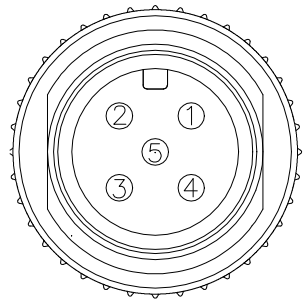

REV.	ECN NO.	DATE	SIGN	DESCRIPTION
D	LEN1670093~096	2016/07/01	Vicky	Update Logo
E	LE317C0070~073	2017/12/21	Tracy Hsu	Change UpperCase Material
F	C192044	2019/11/28	Fu	△*1

Pin Assignments
Front View

Pin Assignments
Front View

S-555500-FFFF00-SBXX

XX:01~99Meters
01:01Meter
02:02Meters
 :
 :
99:99Meters

Cable Length(L):01~99Meters

- △ Note:
- * ② Important Dimension.
 - * Waterproof Rate : IP68 (水深1M,24H)
 - * Panel Connector: Nylon+GF, Black
 - * Cable Connector: PU, Black
 - * Pin: Copper Alloy, Gold Plated
 - △ * UpperCase Material: PC+PBT, Black
 - * Cable: (22AWG*1P+AI)+(18AWG*1P+AI)+Drain+Al.Mylar+Braid, OD=7.0mm
 - * Cable Length Tolerance: 01M:±40mm
 02M~05M:±60mm
 06M~10M:±100mm
 11M~30M:±200mm
 31M~99M:±500mm

5	Blue	藍	(22AWG)	Twist 對線
4	White	白	(22AWG)	
3	Black	黑	(18AWG)	Twist 對線
2	Red	紅	(18AWG)	
1	Drain	地線	(22AWG)	
Conn.	Wire Color			
Pin Out				

UNIT:mm	
TOLERANCE	
.X	±0.25
.XX	±0.1
.XXX	±0.05
ANGLES	±1°

TITLE NMEA2000 MICRO-C EXTENSION-CORD			
SCALE	Free	SHEET	1 OF 1
REV.	F	SIZE	A4
② :Inspection Item			