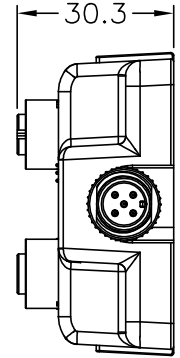

REV.	ECN NO.	DATE	SIGN	DESCRIPTION
D	LEN1670093~096	2016/07/01	Vicky	Update Logo
E	LE317C0070~073	2017/12/21	Tracy Hsu	Change UpperCase Material
F	C192044	2019/11/28	Fu	△*1