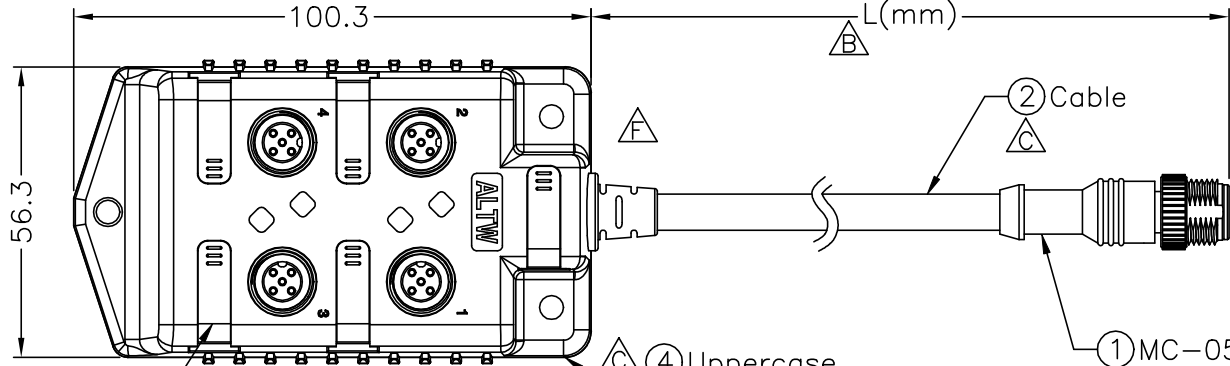

REV.	ECN NO.	DATE	SIGN	DESCRIPTION
D	LEN1670093~096	2016/07/01	Vicky	Update Logo
E	LE317C0070~073	2017/12/21	Tracy Hsu	Change UpperCase Material
F	C192044	2019/11/28	Fu	△*1

Pin Assignments
Front View

Pin Assignments
Front View

S-555500-FFFF00-SBXX

XX:01~99Meters
01:01Meter
02:02Meters
 :
 :
99:99Meters

Cable Length(L):01~99Meters

- △ Note:
- * ② Important Dimension.
 - * Waterproof Rate : IP68 (水深1M,24H)
 - * Panel Connector: Nylon+GF, Black
 - * Cable Connector: PU, Black
 - * Pin: Copper Alloy, Gold Plated
 - △ * UpperCase Material: PC+PBT, Black
 - * Cable: (22AWG*1P+AI)+(18AWG*1P+AI)+Drain+Al.Mylar+Braid, OD=7.0mm
 - * Cable Length Tolerance: 01M:±40mm
 02M~05M:±60mm
 06M~10M:±100mm
 11M~30M:±200mm
 31M~99M:±500mm

5	Blue	藍	(22AWG)	Twist 對線
4	White	白	(22AWG)	
3	Black	黑	(18AWG)	Twist 對線
2	Red	紅	(18AWG)	
1	Drain	地線	(22AWG)	
Conn.	Wire Color			
Pin Out				

UNIT:mm	
TOLERANCE	
.X	±0.25
.XX	±0.1
.XXX	±0.05
ANGLES	±1°

TITLE NMEA2000 MICRO-C EXTENSION-CORD			
SCALE	Free	SHEET	1 OF 1
REV.	F	SIZE	A4
② :Inspection Item			