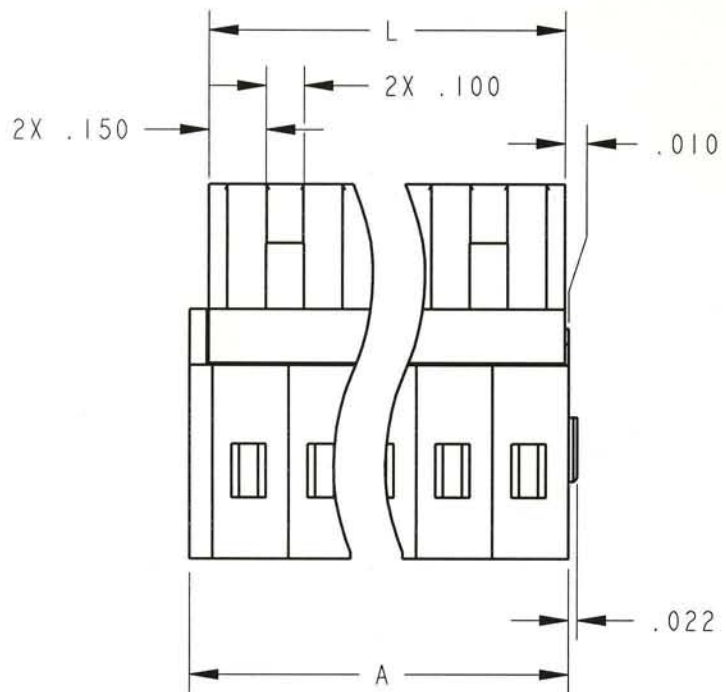

INSTALLATION RECOMMENDATIONS:

WIRE RANGE: AWG #12-28, STRANDED OR SOLID,
WIRE STRIP LENGTH: .250" (6,35mm)

MATERIALS:

HOUSING: PPO, UL 94 V-0
CONTACT: PHOSPHOR BRONZE, TIN FINISH
SPRING CLAMP: STAINLESS STEEL

MAX OPERATING TEMP: 105°C

DIMENSIONS ANSI Y14.5M UNITS: INCHES Pro/E FILE	TOLERANCES .XX ±0.01 .XXX ±0.005 ANGLES ±2.0°	PROJECTION 	<h1>Amphenol Pcd</h1>		TITLE <h1>SCF SERIES PLUGGABLE TERMINAL BLOCK</h1>		
			ENGR C. LUSHUA 7/17/01				
ORIGINAL STAMPED IN RED	<i>THIS DOCUMENT CONTAINS PROPRIETARY INFORMATION WHICH IS THE CONFIDENTIAL PROPERTY OF AMPHENOL PCD, INC. PEABODY, MA, USA</i>		CHKD A. PATRIE 10/30/01	SIZE A	DWG NO. SCFF02210	REV A	
			APPD I. QUINN 10/31/01	CODE: 58982	SCALE: NONE	SHEET 1 OF 2	

L=NUM OF POS X CL SPACING
 A=NUM OF POS X CL SPACING+.060

SIZE	DWG NO.	REV
A	SCFF02210	A
CODE: 58982	SCALE: NONE	SHEET 2 OF 2

X-ON Electronics

Largest Supplier of Electrical and Electronic Components

Click to view similar products for [Pluggable Terminal Blocks](#) category: