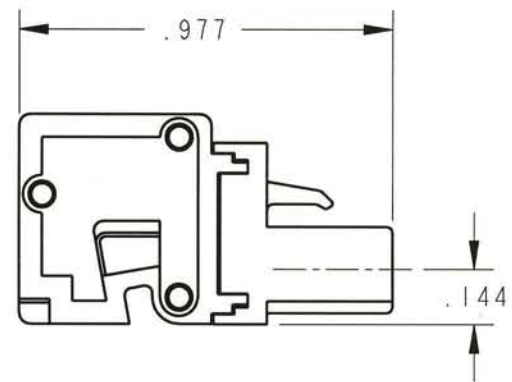

INSTALLATION RECOMMENDATIONS:

WIRE RANGE: AWG #12-28, STRANDED OR SOLID,
WIRE STRIP LENGTH: .250" (6,35mm)

MATERIALS:

HOUSING: PPO, UL 94 V-0
CONTACT: PHOSPHOR BRONZE, TIN FINISH
SPRING CLAMP: STAINLESS STEEL

MAX OPERATING TEMP: 105°C

DIMENSIONS ANSI Y14.5M UNITS: INCHES Pro/E FILE	TOLERANCES .XX ±0.01 .XXX ±0.005 ANGLES ±2.0°	PROJECTION 	<h1>Amphenol Pcd</h1>		TITLE <h1>SCF SERIES PLUGGABLE TERMINAL BLOCK</h1>		
			ENGR C. LUSHUA 7/17/01				
ORIGINAL STAMPED IN RED	<i>THIS DOCUMENT CONTAINS PROPRIETARY INFORMATION WHICH IS THE CONFIDENTIAL PROPERTY OF AMPHENOL PCD, INC. PEABODY, MA, USA</i>		CHKD A. PATRIE 10/30/01	SIZE A	DWG NO. SCFF02210	REV A	
			APPD I. QUINN 10/31/01	CODE: 58982	SCALE: NONE	SHEET 1 OF 2	

L=NUM OF POS X CL SPACING
 A=NUM OF POS X CL SPACING+.060

SIZE	DWG NO.	REV
A	SCFF02210	A
CODE: 58982	SCALE: NONE	SHEET 2 OF 2

X-ON Electronics

Largest Supplier of Electrical and Electronic Components

Click to view similar products for [Pluggable Terminal Blocks](#) category: