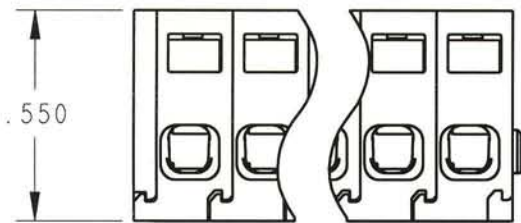

INSTALLATION RECOMMENDATIONS:

WIRE RANGE: AWG #12-28, STRANDED OR SOLID,
WIRE STRIP LENGTH: .250" (6,35mm)

MATERIALS:

HOUSING: PPO, UL 94 V-0
CONTACT: PHOSPHOR BRONZE, TIN FINISH
SPRING CLAMP: STAINLESS STEEL

MAX OPERATING TEMP: 105°C

DIMENSIONS ANSI Y14.5M UNITS: INCHES Pro/E FILE	TOLERANCES .XX ±0.01 .XXX ±0.005 ANGLES ±2.0°	PROJECTION 	<h1>Amphenol Pcd</h1>		TITLE <h1>SCF SERIES PLUGGABLE TERMINAL BLOCK</h1>		
			ENGR C. LUSHUA 7/17/01				
ORIGINAL STAMPED IN RED	<i>THIS DOCUMENT CONTAINS PROPRIETARY INFORMATION WHICH IS THE CONFIDENTIAL PROPERTY OF AMPHENOL PCD, INC. PEABODY, MA, USA</i>		CHKD A. PATRIE 10/30/01	SIZE A	DWG NO. SCFF02210	REV A	
			APPD I. QUINN 10/31/01	CODE: 58982	SCALE: NONE	SHEET 1 OF 2	

L=NUM OF POS X CL SPACING
 A=NUM OF POS X CL SPACING+.060

SIZE	DWG NO.	REV
A	SCFF02210	A
CODE: 58982	SCALE: NONE	SHEET 2 OF 2

X-ON Electronics

Largest Supplier of Electrical and Electronic Components

Click to view similar products for [Pluggable Terminal Blocks](#) category: