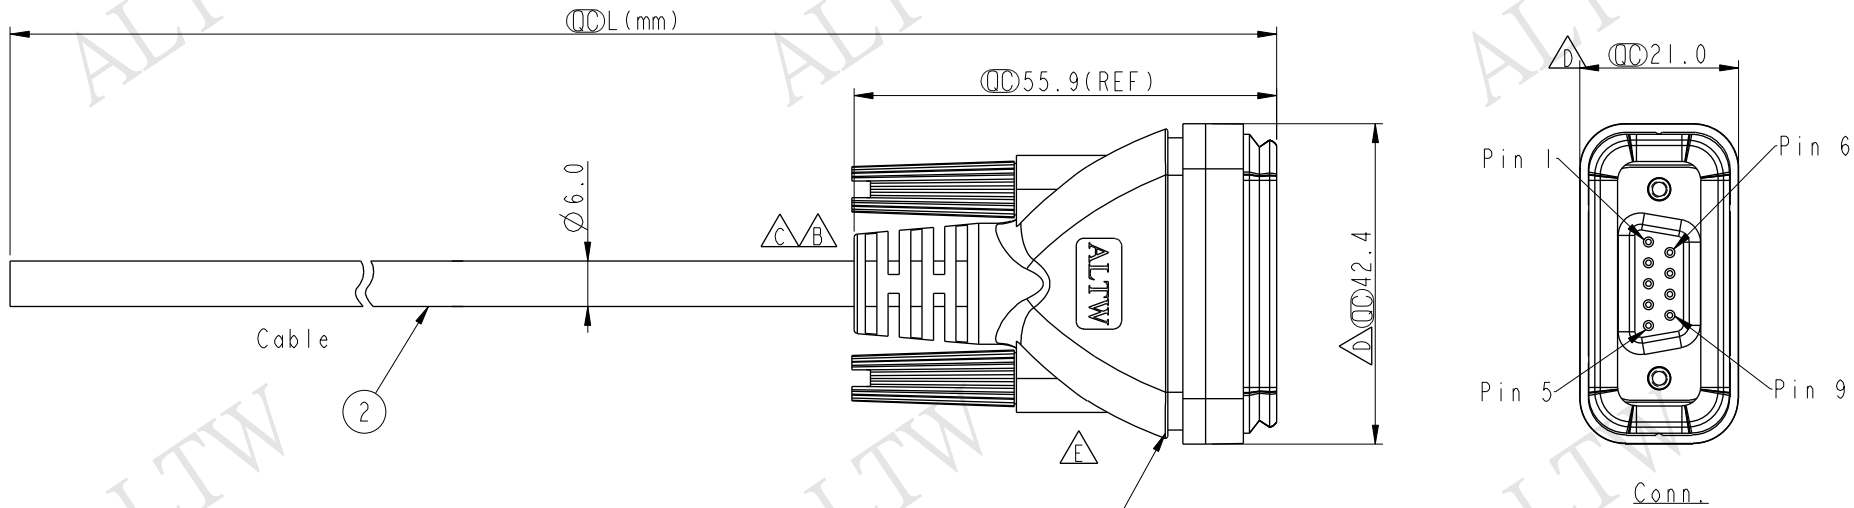

SDB-09AFFM-SL7AXX
 XX: 01~99Meter
 01: 01Meter
 02: 02Meter
 :
 :
 99: 99Meter

Note:
 * ⌀ Important Dimension
 * Waterproof Rate: IP67
 * Connector: D-SUB 9Pin Female
 * Gasket: EPDM, Black
 * Screw: Steel, Nickel Plated
 * Cable: UL2464 24AWG*9C+Drain+Al/My, pvc Jacket UV Resistant OD=6.0mm, Black
 * Cable Length Tolerance: 01M: 40mm
 02M~05M: 60mm
 06M~10M: 100mm
 11M~30M: 200mm
 31M~99M: 500mm

Shell	Drain	地線
9	Black	黑
8	Red	紅
7	Pink	粉紅
6	Gray	灰
5	Yellow	黃
4	Green	綠
3	White	白
2	Blue	藍
1	Brown	棕
Pin	Wire Color	
Pin Out		

UNIT:mm TOLERANCE ±0.5	D-SUB Conn Cable Screw DB9P F Conn F Pin		<h1>Amphenol LTW</h1> <p>安費諾亮泰企業股份有限公司</p>	ITEM NO	DRAWN BY	DATE	
	SCALE 1:1	SIZE A4		SHEET 1 OF 1	DWG NO SDB-09AFFM-SL7AXX	CHECKED BY Rita	DATE 2015-02-10
	REV. E	WC-REV. A.2		QC: Inspection item	CUSTOMER ALTW	APPROVED BY Lion	DATE 2015-02-10