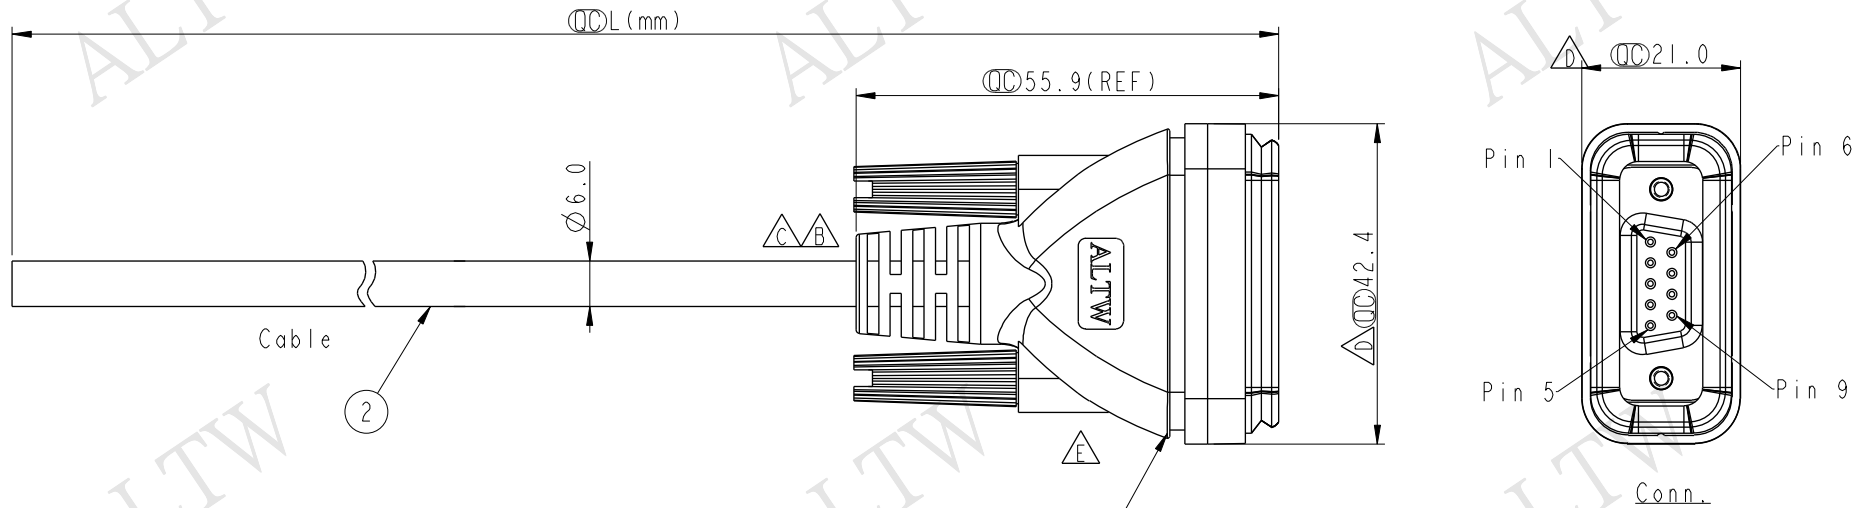

SDB-09AFFM-SL7A^{XX}

XX: 01~99Meter
 01: 01Meter
 02: 02Meter
 :
 :
 99: 99Meter

Note:
 * \varnothing Important Dimension
 * Waterproof Rate: IP67
 * Connector: D-SUB 9Pin Female
 * Gasket: EPDM, Black
 * Screw: Steel, Nickel Plated
 * Cable: UL2464 24AWG*9C+Drain+Al/My, pvc Jacket UV Resistant OD=6.0mm, Black
 * Cable Length Tolerance: 01M: 40mm
 02M~05M: 60mm
 06M~10M: 100mm
 11M~30M: 200mm
 31M~99M: 500mm

Shell	Drain	地線
9	Black	黑
8	Red	紅
7	Pink	粉紅
6	Gray	灰
5	Yellow	黃
4	Green	綠
3	White	白
2	Blue	藍
1	Brown	棕
Pin	Wire Color	
Pin Out		

UNIT:mm TOLERANCE ± 0.5	D-SUB Conn Cable Screw DB9P F Conn F Pin		<h1>Amphenol LTW</h1> <p>安費諾亮泰企業股份有限公司</p>	ITEM NO	DRAWN BY Ruru	DATE 2015-02-10	
	SCALE 1:1	SIZE A4		SHEET 1	DWG NO SDB-09AFFM-SL7A ^{XX}	CHECKED BY Rita	DATE 2015-02-10
	REV. E	WC-REV. A.2		\varnothing : Inspection item	CUSTOMER ALTW	APPROVED BY Lion	DATE 2015-02-10