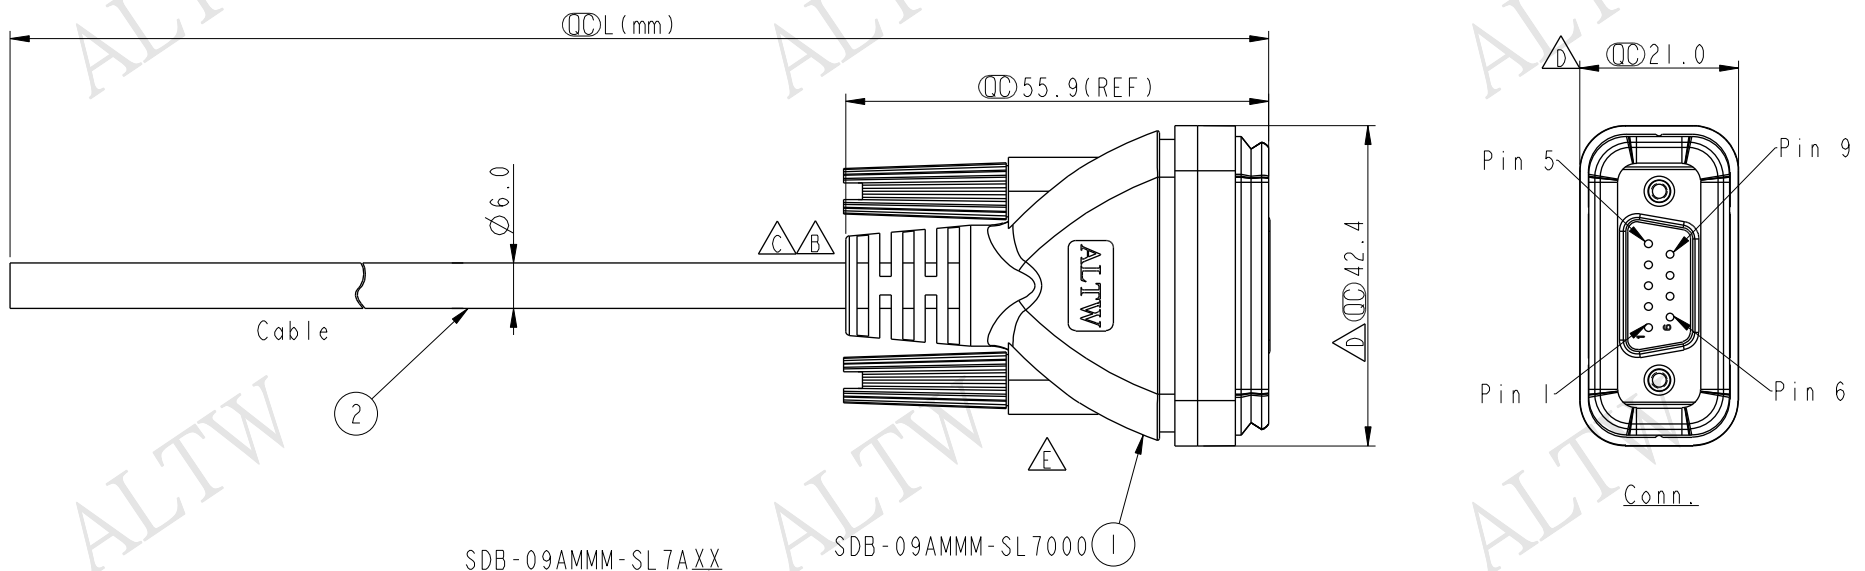

SDB-09AMMM-SL7AXX
 XX: 01~99Meter
 01: 01Meter
 02: 02Meter
 :
 :
 99: 99Meter

Note:
 * \varnothing Important Dimension
 * Waterproof Rate: IP67
 * Connector: D-SUB 9Pin Male
 * Gasket: EPDM, Black
 * Screw: Steel, Nickel Plated
 * Cable: UL2464 24AWG*9C+Drain+Al/My, pvc Jacket UV Resistant OD=6.0mm, Black
 * Cable Length Tolerance: 01M: 40mm
 02M~05M: 60mm
 06M~10M: 100mm
 11M~30M: 200mm
 31M~99M: 500mm

Shell	Drain	地線
9	Black	黑
8	Red	紅
7	Pink	粉紅
6	Gray	灰
5	Yellow	黃
4	Green	綠
3	White	白
2	Blue	藍
1	Brown	棕
Pin	Wire Color	
Pin Out		

UNIT:mm TOLERANCE ±0.5	D-SUB Conn Cable Screw DB9P M Conn M Pin		Amphenol LTW 安費諾亮泰企業股份有限公司	ITEM NO	DRAWN BY	DATE	
	SCALE 1:1	SIZE A4		SHEET 1	DWG NO SDB-09AMMM-SL7AXX	CHECKED BY	DATE
	REV. E	WC-REV. A.1		\varnothing : Inspection item	CUSTOMER ALTW	APPROVED BY	DATE
					Ruru	2015-02-10	
					Rita	2015-02-10	
					Lion	2015-02-10	