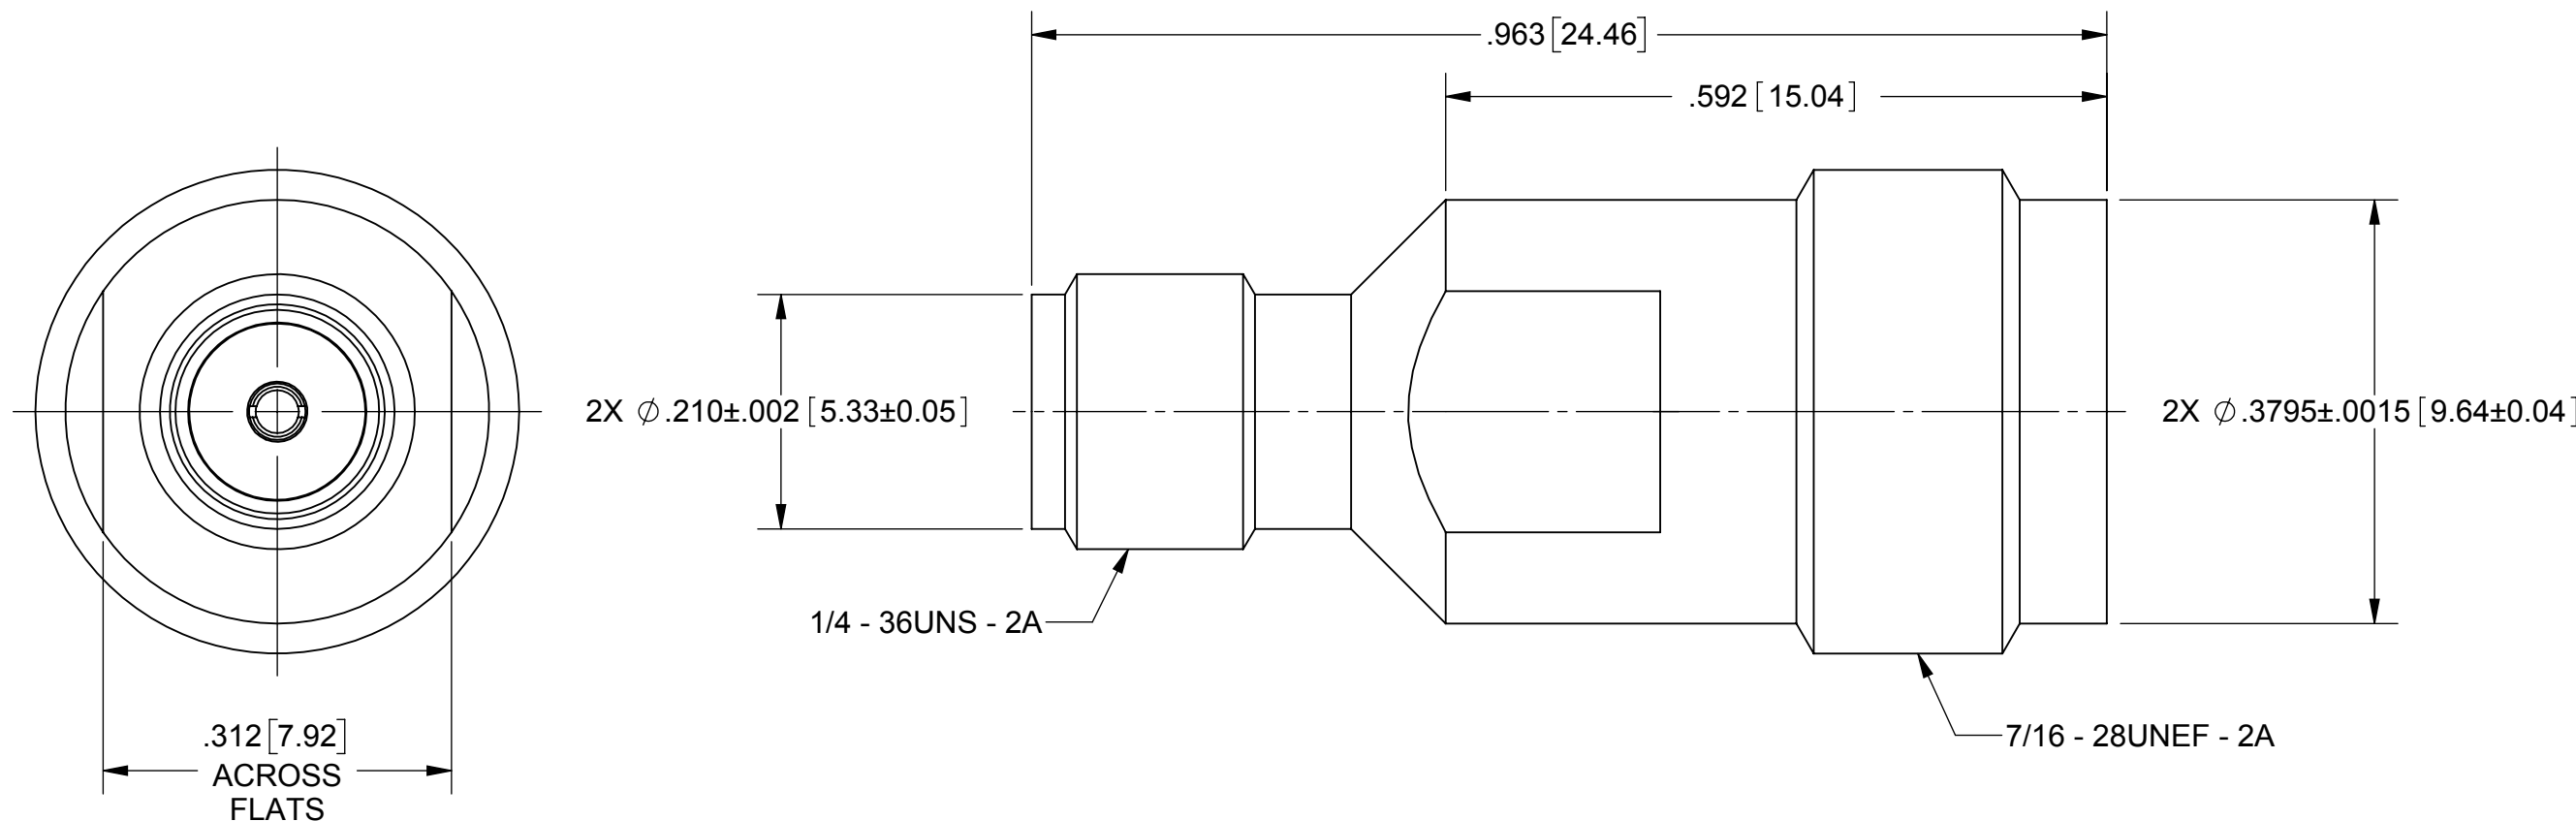

REVISION HISTORY			
REV	DESCRIPTION	DATE	APPROVED
B	DCN 43148	02/17	MAL

PRODUCT DATA DRAWING

MATERIAL:

BODY & PRESS SLEEVE: STAINLESS STEEL PER AMS-5640, ALLOY UNS S30300, TYPE 1

CONTACT: BERYLLIUM COPPER PER ASTM B196, ALLOY No. UNS C17300, TD04

PERFORMANCE:

IMPEDANCE: 50 OHMS
FREQ. RANGE: DC TO 15 GHz

MATERIAL: SEE NOTES	DIMENSIONS ARE IN INCHES TOLERANCES: FRACTIONAL: ±1/64 ANGULAR: X° ±1'0" X°X' ±15'	UNLESS OTHERWISE SPECIFIED 1) ALL DIMENSIONS ARE IN INCHES (MILLIMETERS) 2) ALL DIMENSIONS ARE AFTER PLATING. 3) BREAK CORNERS & EDGES .005 R. MAX. 4) CHAM. 1ST & LAST THREADS. 5) SURFACE ROUGHNESS 63 MIL-STD-10. 6) DIA.'S ON COMMON CENTERS TO BE CONCENTRIC WITHIN T.I.R. 7) REMOVE ALL BURRS	 Amphenol 2400 Centrepark West Drive, Suite 100 West Palm Beach, FL 33409
FINISH: SEE NOTES	DECIMAL: X ±.030 .XX ±.010 .XXX ±.005	INTERPRET DIMENSIONS AND TOLERANCES PER ASME Y14.5M - 1994	
SURFACE AREA: N/A	THIRD ANGLE PROJECTION	DRAWN: VB 02/28/17	TITLE: SMA JACK TO PTNC JACK ADAPTER
PROPRIETARY THE INFORMATION CONTAINED IN THIS DRAWING IS THE SOLE PROPERTY OF SV MICROWAVE, INC. ANY REPRODUCTION IN PART OR AS A WHOLE WITHOUT THE WRITTEN PERMISSION OF SV MICROWAVE, INC IS PROHIBITED.		CHECKED: MAL 02/28/17	SIZE: B CAGE CODE: 95077 DWG. NO.: SF1102-6001
		APPROVED: MAL 02/28/17	SCALE: 4:1 SHEET 1 OF 1