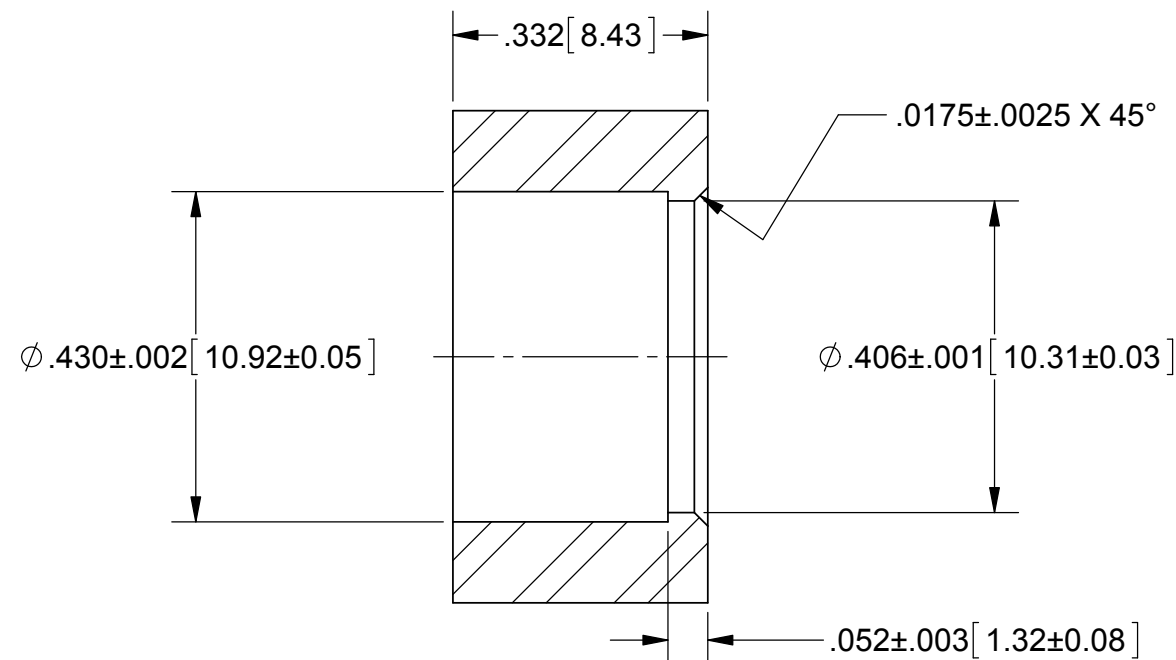

PRODUCT DATA DRAWING

REVISION HISTORY			
REV	DESCRIPTION	DATE	APPROVED
C	DCN 41727	10/15	DAL

RECOMMENDED MOUNTING HOLE

MATERIAL:

- BODY : STAINLESS STEEL PER AMS-5640, ALLOY UNS S30300, TYPE 1
- RETAINING RING, LOCK RING & CONTACTS: BERYLLIUM COPPER PER ASTM B196, ALLOY No. UNS C17300, TD04
- INSULATOR: PTFE PER ASTM D1710, TYPE I, GRADE 1, CLASS B
- GASKET: SILICONE RUBBER PER A-A-59588, CLASS 2B, GRADE 50/60
- SPRING: STAINLESS STEEL 17-7PH

FINISH:

- BODY: PASSIVATED PER AMS-2700
- CONTACTS: GOLD PER ASTM B 488, TYPE II, CODE C, CLASS .76, OVER NICKEL PER AMS-QQ-N-290, CLASS 1, .00010" MIN.
- LOCK RING & RETAINING RING: NICKEL PER AMS-QQ-N-290, CLASS 1, GRADE G

PERFORMANCE:

- IMPEDANCE: 50 OHMS
- FREQ. RANGE: DC TO 12.0 GHZ

MATERIAL: SEE NOTES	DIMENSIONS ARE IN INCHES TOLERANCES: FRACTIONAL: ±1/64 ANGULAR: X° ±1'0" X"X' ±15'	UNLESS OTHERWISE SPECIFIED 1) ALL DIMENSIONS ARE IN INCHES (MILLIMETERS) 2) ALL DIMENSIONS ARE AFTER PLATING. 3) BREAK CORNERS & EDGES .005 R. MAX. 4) CHAM. 1ST & LAST THREADS. 5) SURFACE ROUGHNESS 63-MIL-STD-10. 6) DIA. 'S ON COMMON CENTERS TO BE CONCENTRIC WITHIN .005 T.I.R. 7) REMOVE ALL BURRS	 Amphenol 2400 Centrepark West Drive, Suite 100 West Palm Beach, FL 33409 TITLE: BZ BLIND MATE PLUG TO SMA JACK ADAPTER
FINISH: SEE NOTES	DECIMAL: X ±.030 .XX ±.010 .XXX ±.005	INTERPRET DIMENSIONS AND TOLERANCES PER ASME Y14.5M - 1994	
SURFACE AREA: N/A	THIRD ANGLE PROJECTION	DRAWN: VMJ 01/21/98	SIZE: B CAGE CODE: 95077 DWG. NO.: SF1122-6101
PROPRIETARY THE INFORMATION CONTAINED IN THIS DRAWING IS THE SOLE PROPERTY OF SV MICROWAVE, INC. ANY REPRODUCTION IN PART OR AS A WHOLE WITHOUT THE WRITTEN PERMISSION OF SV MICROWAVE, INC IS PROHIBITED.		REDRAWN: GPF 10/12/15 APPROVED: JM 01/30/98	SCALE: 4:1 SHEET 1 OF 1