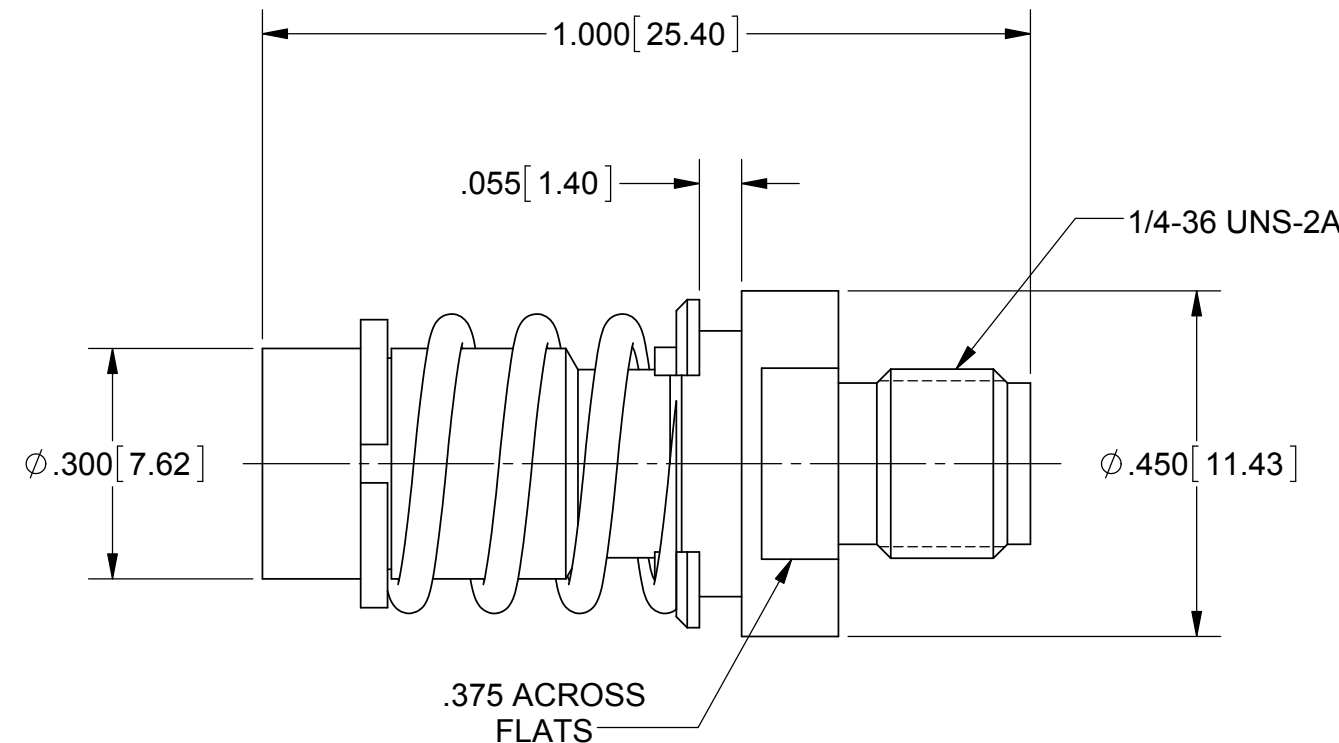

PRODUCT DATA DRAWING

REVISION HISTORY			
REV	DESCRIPTION	DATE	APPROVED
C	DCN 41727	10/15	DAL

RECOMMENDED MOUNTING HOLE

MATERIAL:

- BODY : STAINLESS STEEL PER AMS-5640, ALLOY UNS S30300, TYPE 1
- RETAINING RING, LOCK RING & CONTACTS: BERYLLIUM COPPER PER ASTM B196, ALLOY No. UNS C17300, TD04
- INSULATOR: PTFE PER ASTM D1710, TYPE I, GRADE 1, CLASS B
- GASKET: SILICONE RUBBER PER A-A-59588, CLASS 2B, GRADE 50/60
- SPRING: STAINLESS STEEL 17-7PH

FINISH:

- BODY: PASSIVATED PER AMS-2700
- CONTACTS: GOLD PER ASTM B 488, TYPE II, CODE C, CLASS .76, OVER NICKEL PER AMS-QQ-N-290, CLASS 1, .00010" MIN.
- LOCK RING & RETAINING RING: NICKEL PER AMS-QQ-N-290, CLASS 1, GRADE G

PERFORMANCE:

- IMPEDANCE: 50 OHMS
- FREQ. RANGE: DC TO 12.0 GHZ

MATERIAL: SEE NOTES	DIMENSIONS ARE IN INCHES TOLERANCES: FRACTIONAL: ±1/64 ANGULAR: X° ±1'0" X"X' ±15'	UNLESS OTHERWISE SPECIFIED 1) ALL DIMENSIONS ARE IN INCHES (MILLIMETERS) 2) ALL DIMENSIONS ARE AFTER PLATING. 3) BREAK CORNERS & EDGES .005 R. MAX. 4) CHAM. 1ST & LAST THREADS. 5) SURFACE ROUGHNESS 63-MIL-STD-10. 6) DIA. 'S ON COMMON CENTERS TO BE CONCENTRIC WITHIN .005 T.I.R. 7) REMOVE ALL BURRS	 Amphenol 2400 Centrepark West Drive, Suite 100 West Palm Beach, FL 33409 TITLE: BZ BLIND MATE PLUG TO SMA JACK ADAPTER
FINISH: SEE NOTES	DECIMAL: X ±.030 .XX ±.010 .XXX ±.005	INTERPRET DIMENSIONS AND TOLERANCES PER ASME Y14.5M - 1994	
SURFACE AREA: N/A	THIRD ANGLE PROJECTION	DRAWN: VMJ 01/21/98	SIZE: B CAGE CODE: 95077 DWG. NO.: SF1122-6101
PROPRIETARY THE INFORMATION CONTAINED IN THIS DRAWING IS THE SOLE PROPERTY OF SV MICROWAVE, INC. ANY REPRODUCTION IN PART OR AS A WHOLE WITHOUT THE WRITTEN PERMISSION OF SV MICROWAVE, INC IS PROHIBITED.		REDRAWN: GPF 10/12/15 APPROVED: JM 01/30/98	SCALE: 4:1 SHEET 1 OF 1