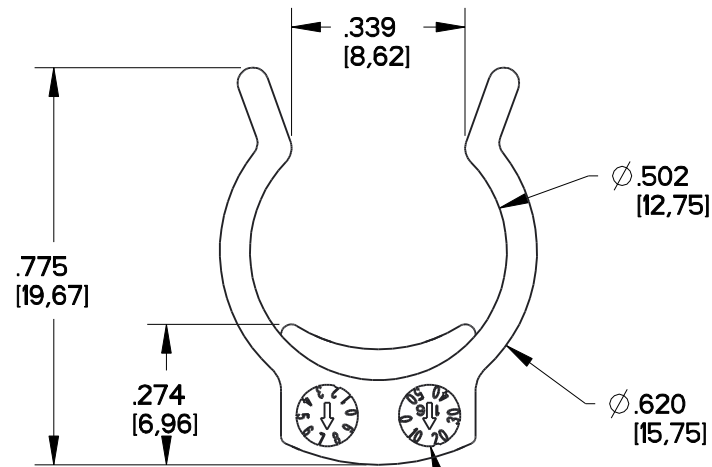

| REV | ECN | APP'D |
|-----|-----|-------|
| 1 | | |
| 2 | | |
| 3 | | |
| 4 | | |

DATE CODE
 ARROW CHARACTERS: YY(YEAR)
 OUTER CHARACTERS: WW(WEEK)
 CHARACTERS HEIGHT: .030
 RAISED: .008

NOTES:

1. MATERIAL: TORAY, CM3004 VO, COLOR: BLACK.
2. USED ON LUMINUS SHELL SIZE 8 CONNECTOR.
3. WEIGHT: 1.5 GRAMS.

| | | | | | | |
|---|--|-----------------------|--|-------------|---|-------------------------------|
| DIMENSIONS ANSI Y14.5M UNITS: INCHES Pro/E FILE | TOLERANCES .XX ±0.01 .XXX ±0.005 ANGLES ±1.0° | PROJECTION | Amphenol Pcd SPECIFICATION DRAWING | | TITLE SJS LUMINUS STRAIN RELIEF , 0° SHELL SIZE 8 | |
| | | | ENGR George.Long Sep-02-15 | CHKD | SIZE B | DWG NO. SJSA85000_C |
| ORIGINAL | THIS DOCUMENT CONTAINS PROPRIETARY INFORMATION WHICH IS THE CONFIDENTIAL PROPERTY OF AMPHENOL PCD INC., BEVERLY, MA | | APPD | CODE: 58982 | SCALE: 8:3 | SHEET 1 OF 1 |