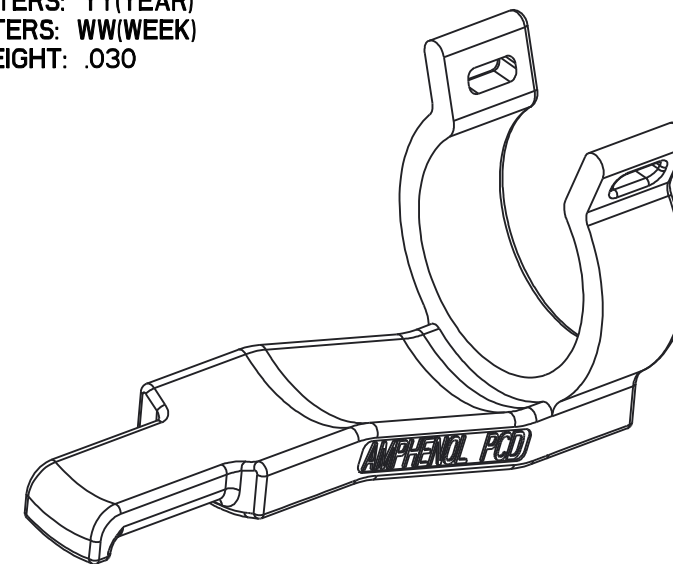

| REV | ECN | APP'D |
|-----|-----|-------|
| 1 | | |
| 2 | | |
| 3 | | |
| 4 | | |

DATE CODE
 ARROW CHARACTERS: YY(YEAR)
 OUTER CHARACTERS: WW(WEEK)
 CHARACTERS HEIGHT: .030
 RAISED: .008

NOTES:

1. MATERIAL: TORAY, CM3004 VO, COLOR: BLACK.
2. USED ON LUMINUS SHELL SIZE 8 CONNECTOR.
3. WEIGHT: 1.5 GRAMS.

| | | | | | | |
|---|--|-----------------------|--|-------------|---|-------------------------------|
| DIMENSIONS ANSI Y14.5M UNITS: INCHES Pro/E FILE | TOLERANCES .XX ±0.01 .XXX ±0.005 ANGLES ±1.0° | PROJECTION | Amphenol Pcd SPECIFICATION DRAWING | | TITLE SJS LUMINUS STRAIN RELIEF , 0° SHELL SIZE 8 | |
| | | | ENGR George.Long Sep-02-15 | CHKD | SIZE B | DWG NO. SJSA85000_C |
| ORIGINAL | THIS DOCUMENT CONTAINS PROPRIETARY INFORMATION WHICH IS THE CONFIDENTIAL PROPERTY OF AMPHENOL PCD INC., BEVERLY, MA | | APPD | CODE: 58982 | SCALE: 8:3 | SHEET 1 OF 1 |