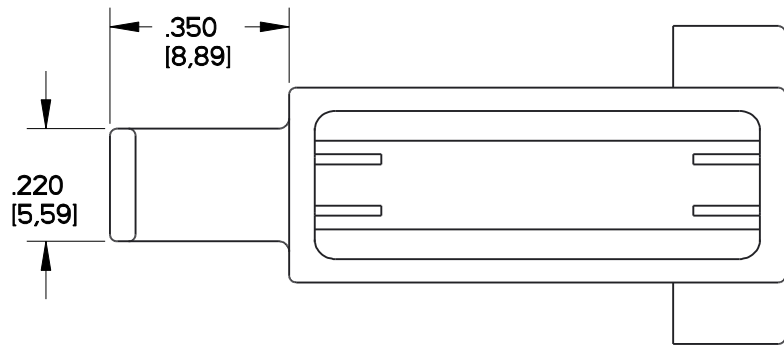

| REV | ECN | APP'D |
|-----|-----|-------|
| 1 | | |
| 2 | | |
| 3 | | |
| 4 | | |

DATE CODE
 ARROW CHARACTERS: YY(YEAR)
 OUTER CHARACTERS: WW(WEEK)
 CHARACTERS HEIGHT: .030
 RAISED: .008

NOTES:

1. MATERIAL: TORAY, CM3004 VO, COLOR: BLACK.
2. USED ON LUMINUS SHELL SIZE 8 CONNECTOR.
3. WEIGHT: 1.5 GRAMS.

| | | | | | | |
|---|--|-----------------------|--|-------------|---|-------------------------------|
| DIMENSIONS ANSI Y14.5M UNITS: INCHES Pro/E FILE | TOLERANCES .XX ±0.01 .XXX ±0.005 ANGLES ±1.0° | PROJECTION | Amphenol Pcd SPECIFICATION DRAWING | | TITLE SJS LUMINUS STRAIN RELIEF , 0° SHELL SIZE 8 | |
| | | | ENGR George.Long Sep-02-15 | CHKD | SIZE B | DWG NO. SJSA85000_C |
| ORIGINAL | THIS DOCUMENT CONTAINS PROPRIETARY INFORMATION WHICH IS THE CONFIDENTIAL PROPERTY OF AMPHENOL PCD INC., BEVERLY, MA | | APPD | CODE: 58982 | SCALE: 8:3 | SHEET 1 OF 1 |