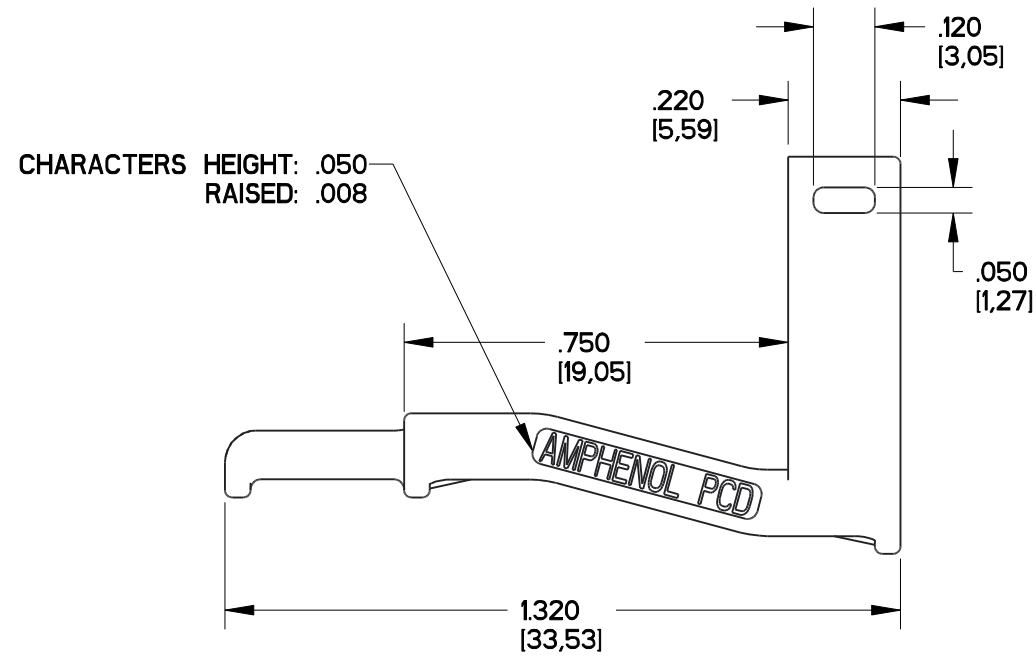

| REV | ECN | APP'D |
|-----|-----|-------|
| 1 | | |
| 2 | | |
| 3 | | |
| 4 | | |

DATE CODE
 ARROW CHARACTERS: YY(YEAR)
 OUTER CHARACTERS: WW(WEEK)
 CHARACTERS HEIGHT: .030
 RAISED: .008

NOTES:

1. MATERIAL: TORAY, CM3004 VO, COLOR: BLACK.
2. USED ON LUMINUS SHELL SIZE 8 CONNECTOR.
3. WEIGHT: 1.5 GRAMS.

| | | | | | | |
|---|--|-----------------------|--|-------------|---|-------------------------------|
| DIMENSIONS ANSI Y14.5M UNITS: INCHES Pro/E FILE | TOLERANCES .XX ±0.01 .XXX ±0.005 ANGLES ±1.0° | PROJECTION | Amphenol Pcd SPECIFICATION DRAWING | | TITLE SJS LUMINUS STRAIN RELIEF , 0° SHELL SIZE 8 | |
| | | | ENGR George.Long Sep-02-15 | CHKD | SIZE B | DWG NO. SJSA85000_C |
| ORIGINAL | THIS DOCUMENT CONTAINS PROPRIETARY INFORMATION WHICH IS THE CONFIDENTIAL PROPERTY OF AMPHENOL PCD INC., BEVERLY, MA | | APPD | CODE: 58982 | SCALE: 8:3 | SHEET 1 OF 1 |