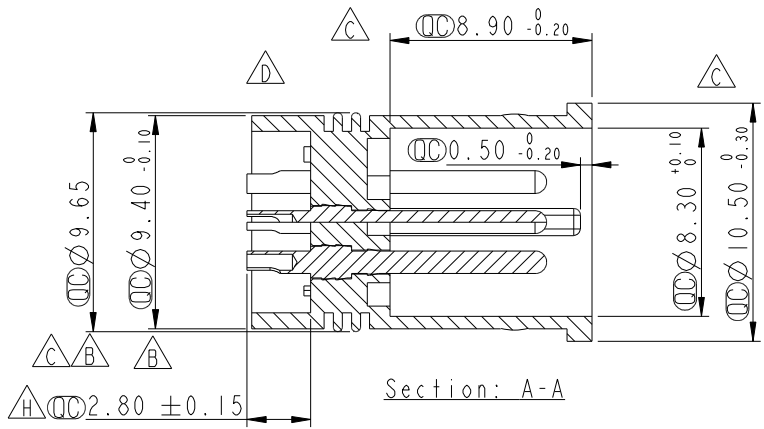

REV.	ECN NO.	DATE	SIGN	DESCRIPTION
F	LEN1650286	2016/05/11	Jinhai	Change Dimensions
G	LEN1681085	2016/08/04	Mafei	Updated The Dimension.
H	LEN1810192	2018/02/06	Zhangling Wan	Updated The Dimension.

Pin Assignments
Front View

Section: A-A

Note:
 * \varnothing Important Dimension To Check.
 * Housing: Nylon+GF, Black.
 * Male Pin: Copper Alloy Gold Plated.

UNIT:mm		
TOLERANCE	.X ±0.25	
.XX ±0.1		
.XXX ±0.05		
ANGLES	±1°	

TITLE	Solder M12 5 Pin		
SCALE	3:1	SIZE	A4
SHEET	1	OF	1
REV.	H	WC-REV.	A.5
⊙: Inspection item			