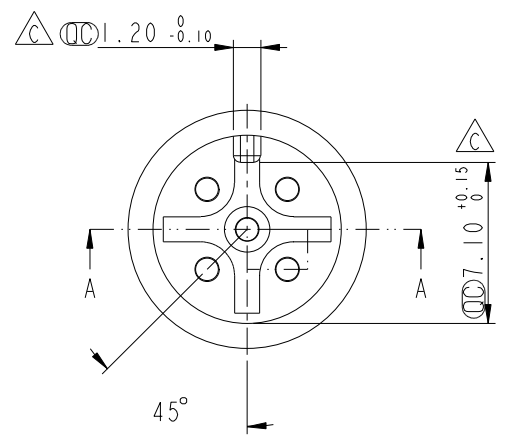

REV.	ECN NO.	DATE	SIGN	DESCRIPTION
F	LEN1650286	2016/05/11	Jinhai	Change Dimensions
G	LEN1681085	2016/08/04	Mafei	Updated The Dimension.
H	LEN1810192	2018/02/06	Zhangling Wan	Updated The Dimension.

Pin Assignments
Front View

Section: A-A

Note:
 * \varnothing Important Dimension To Check.
 * Housing: Nylon+GF, Black.
 * Male Pin: Copper Alloy Gold Plated.

UNIT:mm		
TOLERANCE	.X ±0.25	
.XX ±0.1		
.XXX ±0.05		
ANGLES	±1°	

TITLE	Solder M12 5 Pin		
SCALE	3:1	SIZE	A4
SHEET	1	OF	1
REV.	H	WC-REV.	A.5
⊙: Inspection item			