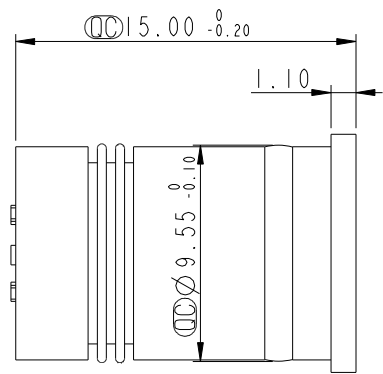

REV.	ECN NO.	DATE	SIGN	DESCRIPTION
F	LEN1650286	2016/05/11	Jinhai	Change Dimensions
G	LEN1681085	2016/08/04	Mafei	Updated The Dimension.
H	LEN1810192	2018/02/06	Zhangling Wan	Updated The Dimension.

Pin Assignments
Front View

Section: A-A

Note:
 * \varnothing Important Dimension To Check.
 * Housing: Nylon+GF, Black.
 * Male Pin: Copper Alloy Gold Plated.

UNIT:mm		
TOLERANCE	.X ±0.25	
.XX ±0.1		
.XXX ±0.05		
ANGLES	±1°	

TITLE	Solder M12 5 Pin		
SCALE	3:1	SIZE	A4
SHEET	1	OF	1
REV.	H	WC-REV.	A.5
⊙: Inspection item			