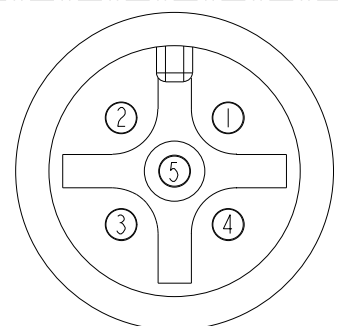

REV.	ECN NO.	DATE	SIGN	DESCRIPTION
F	LEN1650286	2016/05/11	Jinhai	Change Dimensions
G	LEN1681085	2016/08/04	Mafei	Updated The Dimension.
H	LEN1810192	2018/02/06	Zhangling Wan	Updated The Dimension.

Pin Assignments
Front View

Section: A-A

Note:
 * \varnothing Important Dimension To Check.
 * Housing: Nylon+GF, Black.
 * Male Pin: Copper Alloy Gold Plated.

UNIT:mm		
TOLERANCE	.X ±0.25	
.XX ±0.1		
.XXX ±0.05		
ANGLES	±1°	

TITLE	Solder M12 5 Pin		
SCALE	3:1	SIZE	A4
SHEET	1	OF	1
REV.	H	WC-REV.	A.5
⊙: Inspection item			