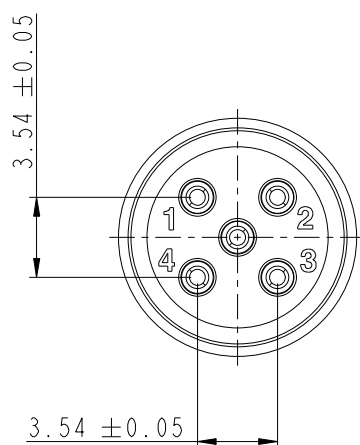

REV.	ECN NO.	DATE	SIGN	DESCRIPTION
F	LEN1650286	2016/05/11	Jinhai	Change Dimensions
G	LEN1681085	2016/08/04	Mafei	Updated The Dimension.
H	LEN1810192	2018/02/06	Zhangling Wan	Updated The Dimension.

Pin Assignments
Front View

Section: A-A

Note:
 * \varnothing Important Dimension To Check.
 * Housing: Nylon+GF, Black.
 * Male Pin: Copper Alloy Gold Plated.

UNIT:mm		
TOLERANCE	.X ±0.25	
.XX ±0.1		
.XXX ±0.05		
ANGLES	±1°	

TITLE	Solder M12 5 Pin		
SCALE	3:1	SIZE	A4
SHEET	1	OF	1
REV.	H	WC-REV.	A.5
⊙: Inspection item			