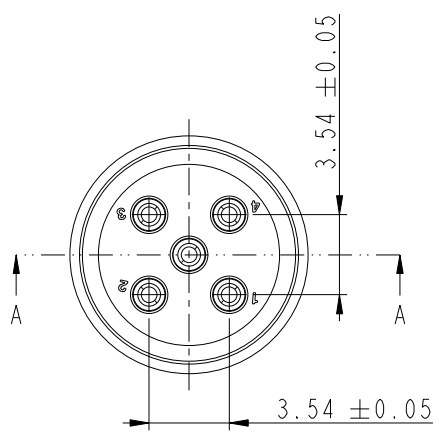

THIS DOCUMENT IS SUBJECT TO CHANGE WITHOUT NOTICE. IT IS CONFIDENTIAL AND A PROPERTY OF Amphenol LTW. DISCLOSURE TO THIRD PARTY HAS TO BE AUTHORIZED BY Amphenol LTW.

REV.	ECN NO.	DATE	SIGN	DESCRIPTION
C	LEN1650290	2016/05/11	Jinhai	Change Dimensions
D	LEN1681088	2016/08/16	Mafei	Updated The Dimension.
E	LEN1810196	2018/02/06	Zhangling Wan	Updated The Dimension.

Note:  
 \*  $\varnothing$  Important Dimension To Check.  
 \* Housing: Nylon+GF, Black.  
 \* Male Pin: Copper Alloy Gold Plated.

UNIT: mm		
TOLERANCE	.X ± 0.25	
	.XX ± 0.1	
	.XXX ± 0.05	
ANGLES	± 1°	

TITLE 5PIN MALE CONN MALE PIN			
SCALE 3:1	SIZE A4	SHEET 1 OF 1	
REV. E	WC-REV. A.1	$\varnothing$ : Inspection item	

**Amphenol LTW**  
 安費諾亮泰企業股份有限公司

ITEM NO SLD-B005001	DRAWN BY Zhangling Wan	DATE 2018-02-06
DWG NO SLD-B005001	CHECKED BY Fisher Wang	DATE 2016-02-06
CUSTOMER ALTW	APPROVED BY Kevin Hu	DATE 2018-02-06