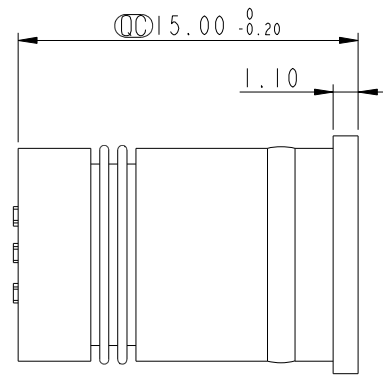

Note:  
 \*  $\varnothing$  Important Dimension To Check.  
 \* Housing: Nylon+GF, Black.  
 \* Male Pin: Copper Alloy Gold Plated.

UNIT: mm		
TOLERANCE	.X ± 0.25	
	.XX ± 0.1	
	.XXX ± 0.05	
ANGLES	± 1°	

TITLE 5PIN MALE CONN MALE PIN			
SCALE 3:1	SIZE A4	SHEET 1 OF 1	
REV. E	WC-REV. A.1	$\varnothing$ : Inspection item	

**Amphenol LTW**  
 安費諾亮泰企業股份有限公司

ITEM NO SLD-B005001	DRAWN BY Zhangling Wan	DATE 2018-02-06
DWG NO SLD-B005001	CHECKED BY Fisher Wang	DATE 2016-02-06
CUSTOMER ALTW	APPROVED BY Kevin Hu	DATE 2018-02-06