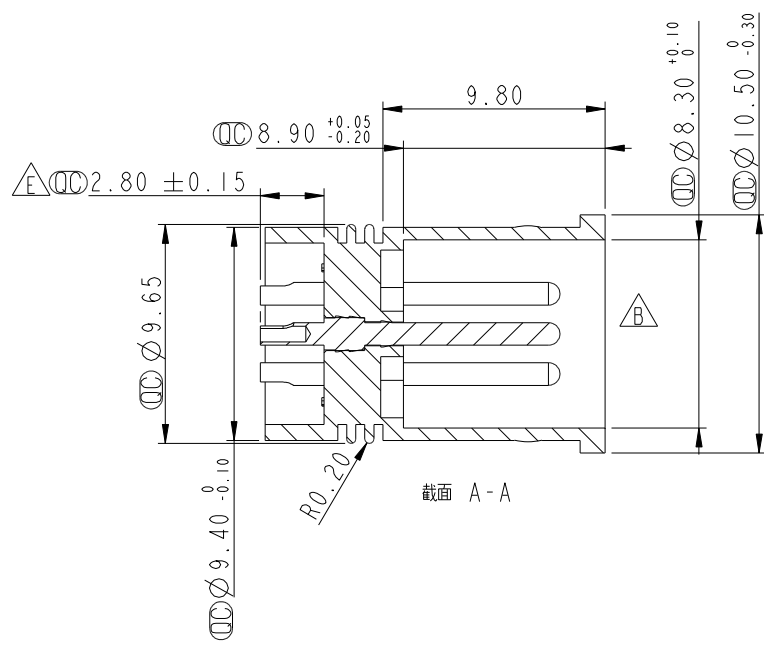

THIS DOCUMENT IS SUBJECT TO CHANGE WITHOUT NOTICE. IT IS CONFIDENTIAL AND A PROPERTY OF Amphenol LTW. DISCLOSURE TO THIRD PARTY HAS TO BE AUTHORIZED BY Amphenol LTW.

REV.	ECN NO.	DATE	SIGN	DESCRIPTION
C	LEN1650290	2016/05/11	Jinhai	Change Dimensions
D	LEN1681088	2016/08/16	Mafei	Updated The Dimension.
E	LEN1810196	2018/02/06	Zhangling Wan	Updated The Dimension.

Note:  
 \*  $\varnothing$  Important Dimension To Check.  
 \* Housing: Nylon+GF, Black.  
 \* Male Pin: Copper Alloy Gold Plated.

UNIT: mm		
TOLERANCE	.X ± 0.25	
	.XX ± 0.1	
	.XXX ± 0.05	
ANGLES	± 1°	

TITLE 5PIN MALE CONN MALE PIN			
SCALE 3:1	SIZE A4	SHEET 1 OF 1	
REV. E	WC-REV. A.1	$\varnothing$ : Inspection item	

**Amphenol LTW**  
 安費諾亮泰企業股份有限公司

ITEM NO SLD-B005001	DRAWN BY Zhangling Wan	DATE 2018-02-06
DWG NO SLD-B005001	CHECKED BY Fisher Wang	DATE 2016-02-06
CUSTOMER ALTW	APPROVED BY Kevin Hu	DATE 2018-02-06