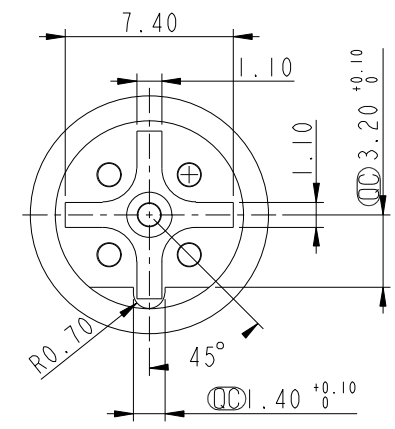

THIS DOCUMENT IS SUBJECT TO CHANGE WITHOUT NOTICE. IT IS CONFIDENTIAL AND A PROPERTY OF Amphenol LTW. DISCLOSURE TO THIRD PARTY HAS TO BE AUTHORIZED BY Amphenol LTW.

REV.	ECN NO.	DATE	SIGN	DESCRIPTION
C	LEN1650290	2016/05/11	Jinhai	Change Dimensions
D	LEN1681088	2016/08/16	Mafei	Updated The Dimension.
E	LEN1810196	2018/02/06	Zhangling Wan	Updated The Dimension.

Note:  
 \*  $\varnothing$  Important Dimension To Check.  
 \* Housing: Nylon+GF, Black.  
 \* Male Pin: Copper Alloy Gold Plated.

UNIT: mm		
TOLERANCE	.X ± 0.25	
	.XX ± 0.1	
	.XXX ± 0.05	
ANGLES	± 1°	

TITLE 5PIN MALE CONN MALE PIN			
SCALE 3:1	SIZE A4	SHEET 1 OF 1	
REV. E	WC-REV. A.1	$\varnothing$ : Inspection item	

**Amphenol LTW**  
 安費諾亮泰企業股份有限公司

ITEM NO SLD-B005001	DRAWN BY Zhangling Wan	DATE 2018-02-06
DWG NO SLD-B005001	CHECKED BY Fisher Wang	DATE 2016-02-06
CUSTOMER ALTW	APPROVED BY Kevin Hu	DATE 2018-02-06