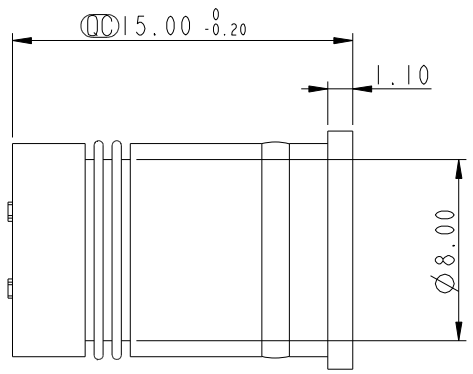

REV.	ECN NO.	DATE	SIGN	DESCRIPTION
C	LEN1650289	2016/05/11	Jinhai	Change Dimensions
D	LEN1681089	2016/08/16	Mafei	Updated The Dimension.
E	LEN1810198	2018-02-06	Zhangling Wan	Updated The Dimension.

ALTW
CONFIDENTIAL
2018-02-06
R&D DEPT.

Note:
* $\varnothing$ Important Dimension To Check.
* Housing: Nylon+GF, Black.
* Male Pin: Copper Alloy Gold Plated.

UNIT: mm		
TOLERANCE	.X ±0.25	
.XX	±0.1	
.XXX	±0.05	
ANGLES	±1°	

TITLE Solder M12 D Code 4Pin			
SCALE 3:1	SIZE A4	SHEET 1 OF 1	
REV. E	WC-REV. A.1	$\varnothing$: Inspection item	

Amphenol LTW
安費諾亮泰企業股份有限公司

ITEM NO SLD-D004001	DRAWN BY Zhangling Wan	DATE 2018-02-06
DWG NO SLD-D004001	CHECKED BY Fisher Wang	DATE 2018-02-06
CUSTOMER ALTW	APPROVED BY Kevin Hu	DATE 2018-02-06

THIS DOCUMENT IS SUBJECT TO CHANGE WITHOUT NOTICE. IT IS CONFIDENTIAL AND A PROPERTY OF AMPHENOL LTW. DISCLOSURE TO THIRD PARTY HAS TO BE AUTHORIZED BY AMPHENOL LTW.