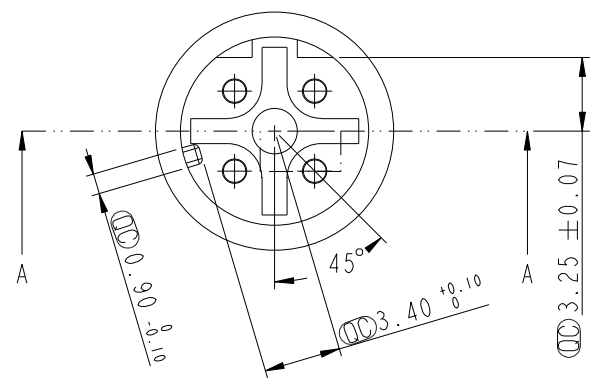

REV.	ECN NO.	DATE	SIGN	DESCRIPTION
C	LEN1650289	2016/05/11	Jinhai	Change Dimensions
D	LEN1681089	2016/08/16	Mafei	Updated The Dimension.
E	LEN1810198	2018-02-06	Zhangling Wan	Updated The Dimension.

ALTW
 CONFIDENTIAL
 2018-02-06
 R&D DEPT.

Note:
 * \varnothing Important Dimension To Check.
 * Housing: Nylon+GF, Black.
 * Male Pin: Copper Alloy Gold Plated.

UNIT: mm		
TOLERANCE	.X ±0.25	
.XX	±0.1	
.XXX	±0.05	
ANGLES	±1°	

TITLE Solder M12 D Code 4Pin			
SCALE 3:1	SIZE A4	SHEET 1 OF 1	
REV. E	WC-REV. A.1	\varnothing : Inspection item	