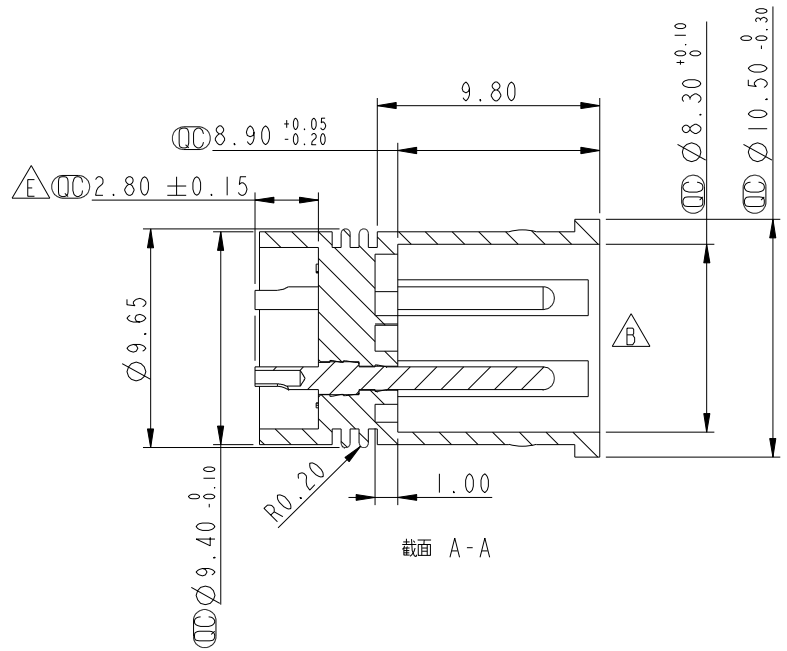

REV.	ECN NO.	DATE	SIGN	DESCRIPTION
C	LEN1650289	2016/05/11	Jinhai	Change Dimensions
D	LEN1681089	2016/08/16	Mafei	Updated The Dimension.
E	LEN1810198	2018-02-06	Zhangling Wan	Updated The Dimension.

ALTW
 CONFIDENTIAL
 2018-02-06
 R&D DEPT.

Note:
 * \varnothing Important Dimension To Check.
 * Housing: Nylon+GF, Black.
 * Male Pin: Copper Alloy Gold Plated.

UNIT: mm		
TOLERANCE	.X ±0.25	
.XX	±0.1	
.XXX	±0.05	
ANGLES	±1°	

TITLE Solder M12 D Code 4Pin			
SCALE 3:1	SIZE A4	SHEET 1 OF 1	
REV. E	WC-REV. A.1	\varnothing : Inspection item	