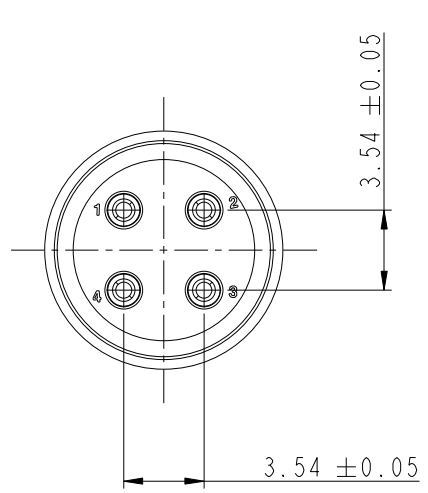

REV.	ECN NO.	DATE	SIGN	DESCRIPTION
C	LEN1650289	2016/05/11	Jinhai	Change Dimensions
D	LEN1681089	2016/08/16	Mafei	Updated The Dimension.
E	LEN1810198	2018-02-06	Zhangling Wan	Updated The Dimension.

ALTW
 CONFIDENTIAL
 2018-02-06
 R&D DEPT.

Note:
 * \varnothing Important Dimension To Check.
 * Housing: Nylon+GF, Black.
 * Male Pin: Copper Alloy Gold Plated.

UNIT: mm		
TOLERANCE	.X ±0.25	
.XX	±0.1	
.XXX	±0.05	
ANGLES	±1°	

TITLE Solder M12 D Code 4Pin			
SCALE 3:1	SIZE A4	SHEET 1 OF 1	
REV. E	WC-REV. A.1	\varnothing : Inspection item	