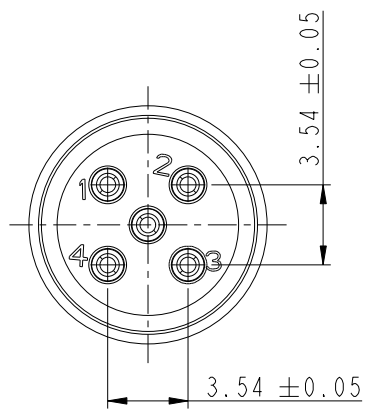

ALTW
 CONFIDENTIAL
 2018-02-06
 R&D DEPT.

Note:
 * \varnothing Important Dimension To Check.
 * Housing: Nylon+GF, Black.
 * Male Pin: Copper Alloy Gold Plated.

UNIT: mm		
TOLERANCE	.X	±0.25
	.XX	±0.1
	.XXX	±0.05
ANGLES		±1°

TITLE Solder M12 D Code 5Pin			
SCALE 3:1	SIZE A4	SHEET 1 OF 1	
REV. E	WC-REV. A.1	\varnothing : Inspection item	

Amphenol LTW
 安費諾亮泰企業股份有限公司

ITEM NO. SLD-D005001	DRAWN BY Zhangling Wan	DATE 2018-02-06
DWG NO. SLD-D005001	CHECKED BY Fisher Wang	DATE 2018-02-06
CUSTOMER ALTW	APPROVED BY Kevin Hu	DATE 2018-02-06