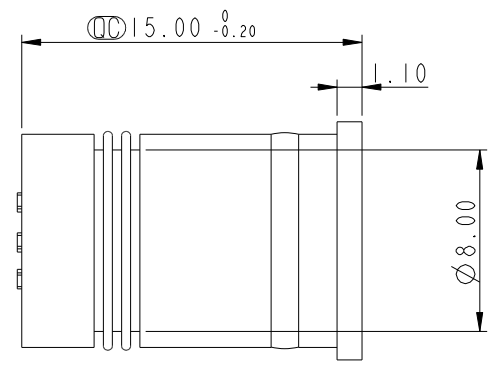

ALTW
 CONFIDENTIAL
 2018-02-06
 R&D DEPT.

Note:
 * \varnothing Important Dimension To Check.
 * Housing: Nylon+GF, Black.
 * Male Pin: Copper Alloy Gold Plated.

UNIT: mm		
TOLERANCE	.X	±0.25
	.XX	±0.1
	.XXX	±0.05
ANGLES		±1°

TITLE Solder M12 D Code 5Pin			
SCALE 3:1	SIZE A4	SHEET 1 OF 1	
REV. E	WC-REV. A.1	\varnothing : Inspection item	

Amphenol LTW
 安費諾亮泰企業股份有限公司

ITEM NO. SLD-D005001	DRAWN BY Zhangling Wan	DATE 2018-02-06
DWG NO. SLD-D005001	CHECKED BY Fisher Wang	DATE 2018-02-06
CUSTOMER ALTW	APPROVED BY Kevin Hu	DATE 2018-02-06