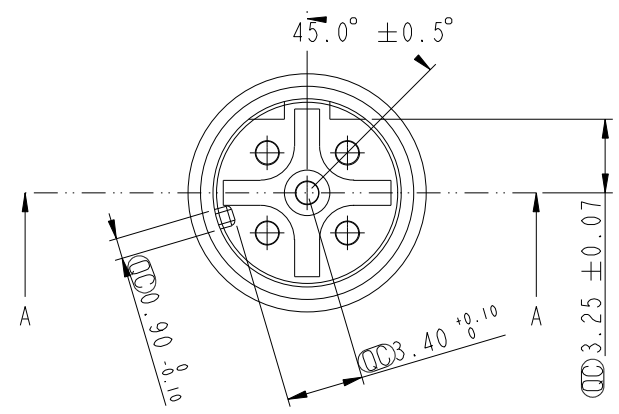

ALTW
 CONFIDENTIAL
 2018-02-06
 R&D DEPT.

Note:
 * \varnothing Important Dimension To Check.
 * Housing: Nylon+GF, Black.
 * Male Pin: Copper Alloy Gold Plated.

UNIT: mm		
TOLERANCE	.X	±0.25
	.XX	±0.1
	.XXX	±0.05
ANGLES		±1°

TITLE Solder M12 D Code 5Pin			
SCALE 3:1	SIZE A4	SHEET 1 OF 1	
REV. E	WC-REV. A.1	\varnothing : Inspection item	

Amphenol LTW
 安費諾亮泰企業股份有限公司

ITEM NO. SLD-D005001	DRAWN BY Zhangling Wan	DATE 2018-02-06
DWG NO. SLD-D005001	CHECKED BY Fisher Wang	DATE 2018-02-06
CUSTOMER ALTW	APPROVED BY Kevin Hu	DATE 2018-02-06