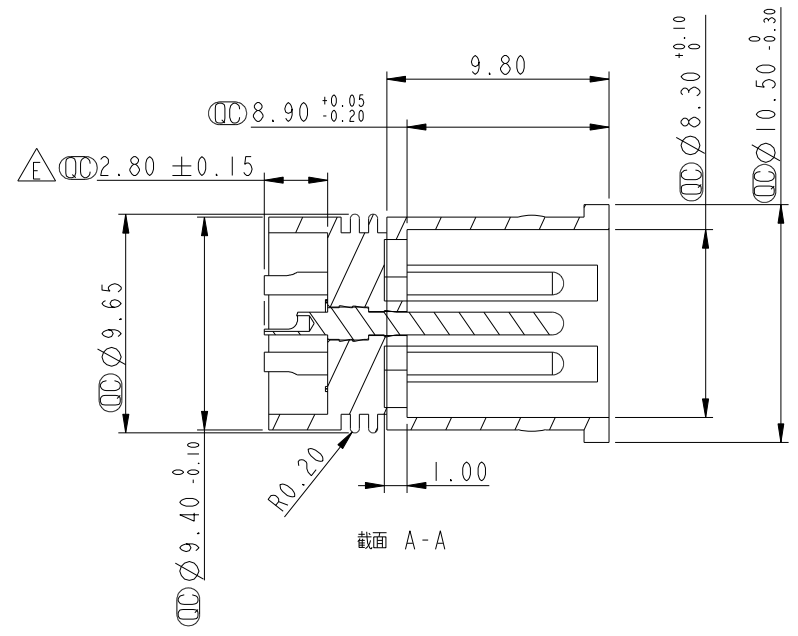

ALTW
 CONFIDENTIAL
 2018-02-06
 R&D DEPT.

Note:
 * \varnothing Important Dimension To Check.
 * Housing: Nylon+GF, Black.
 * Male Pin: Copper Alloy Gold Plated.

UNIT: mm		
TOLERANCE	.X	±0.25
	.XX	±0.1
	.XXX	±0.05
ANGLES		±1°

TITLE Solder M12 D Code 5Pin			
SCALE 3:1	SIZE A4	SHEET 1 OF 1	
REV. E	WC-REV. A.1	\varnothing : Inspection item	

Amphenol LTW
 安費諾亮泰企業股份有限公司

ITEM NO. SLD-D005001	DRAWN BY Zhangling Wan	DATE 2018-02-06
DWG NO. SLD-D005001	CHECKED BY Fisher Wang	DATE 2018-02-06
CUSTOMER ALTW	APPROVED BY Kevin Hu	DATE 2018-02-06