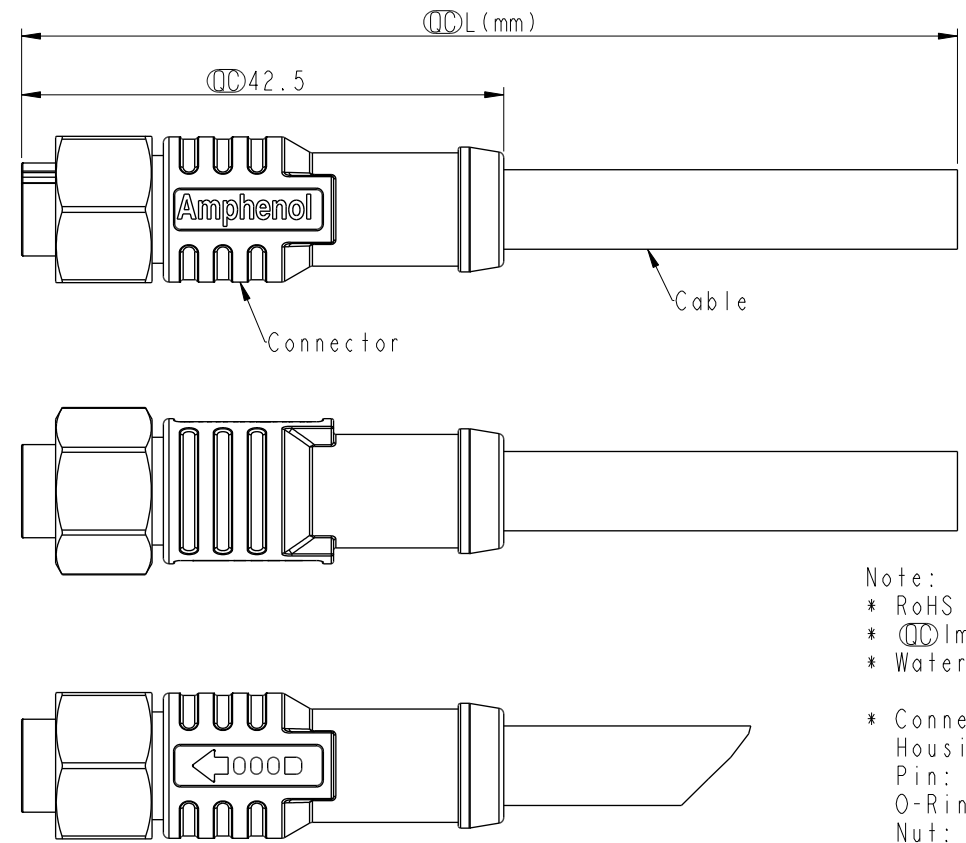

- Note:
- * RoHS Compliant
 - * \varnothing Important Dimension
 - * Waterproof rate: IPX8, mated 1m/24h
IPX9K, mated
 - * Connector
 - Housing: Thermoplastic, Black
 - Pin: Copper Alloy, Gold Plated
 - O-Ring: Rubber, Green
 - Nut: Metal
 - * Outer mold: Thermoplastic, Black
 - * Cable: UL2517, PVC Jacket, Black
 - * Cable length tolerance: 1M: +50/-0 mm
 - 1M < L ≤ 3M: +100/-0 mm
 - 3M < L ≤ 5M: +150/-0 mm
 - 5M < L ≤ 10M: ±100 mm
 - 10M < L ≤ 20M: ±200 mm
 - 20M < L ≤ 30M: ±300 mm
 - 30M < L ≤ 99M: ±500 mm

A	UNIT: mm			TITLE
	TOLERANCE	±0.5mm		N SEN, M12 A-STAINLESS, SCREW CABLE W/O SR, F, F, MOLDING
	SCALE	3:2	SIZE	A4
	REV.	A	WC-REV.	A.1
				SHEET 1 OF 2
				\varnothing : Inspection item

Amphenol LTW
安費諾亮泰企業股份有限公司