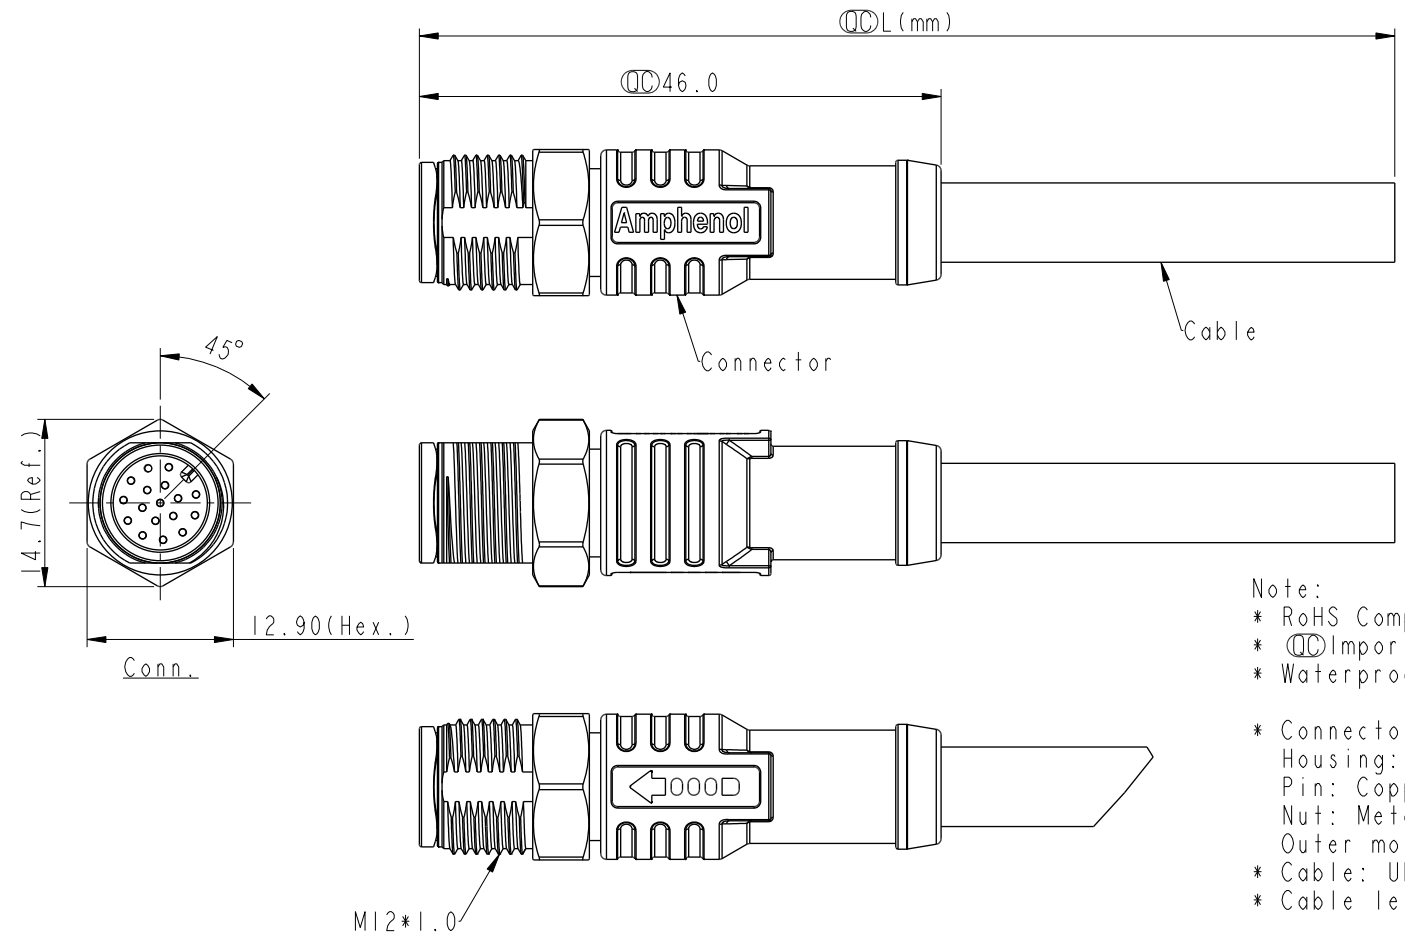

- Note:
- \* RoHS Compliant
  - \*  $\varnothing$  Important Dimension
  - \* Waterproof rate: IPX8, mated 1m/24h  
IPX9K, mated
  - \* Connector
    - Housing: Thermoplastic, Black
    - Pin: Copper Alloy, Gold Plated
    - Nut: Metal
    - Outer mold: Thermoplastic, Black
  - \* Cable: UL2517, PVC Jacket, Black
  - \* Cable length tolerance:
 

1M < L ≤ 3M	+50/-0 mm
3M < L ≤ 5M	+100/-0 mm
5M < L ≤ 10M	±100 mm
10M < L ≤ 20M	±200 mm
20M < L ≤ 30M	±300 mm
30M < L ≤ 99M	±500 mm

UNIT: mm		
TOLERANCE		
±0.5mm		

TITLE N SEN, M12 A-STAINLESS, SCREW CABLE W/O SR, M, M, MOLDING		
SCALE 3:2	SIZE A4	SHEET 1 OF 2
REV. A	WC-REV. A.1	$\varnothing$ : Inspection item

Pin Assignments Front View

A	UNIT:mm		TITLE N SEN, M12 A-STAINLESS, SCREW CABLE W/O SR, M, M, MOLDING				<b>Amphenol LTW</b>		ITEM NO	DRAWN BY	DATE					
	TOLERANCE	±0.5mm	SCALE	3:2	SIZE	A4	SHEET	2	OF	2	DWG NO	SM12A-XXBMMM-SL8DXX	CHECKED BY	Sam Ho	DATE	2021-08-16
	REV.	A	WC-REV.	A.1	QC: Inspection item		<b>安費諾亮泰企業股份有限公司</b>		CUSTOMER	ALTW	APPROVED BY	Fred Lee	DATE	2021-08-16		