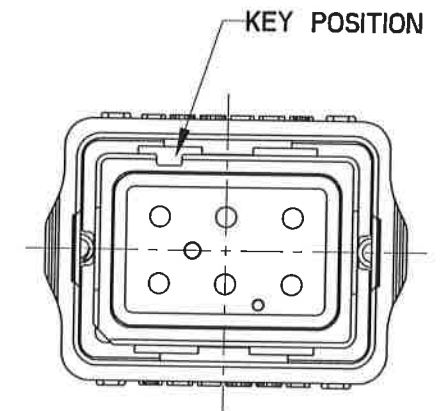

REV	ECN	APP'D
-	7845	JW 12/28/16

GROMMET MARKING
COLOR: CONTRASTING

P/N MARKING
SEE TABLE I
COLOR: CONTRASTING
DATE CODE

KEY POSITION

KEY B: SQR620110

KEY C: SQR620120

NOTES:

- MATERIALS:
OUTER HOUSING: POLYETHERIMIDE
INNER HOUSING: POLYETHERIMIDE
CONTACT RETAINER: STAINLESS STEEL
COUPLING NUT: PA6/6
COMPRESSION SPRING: STAINLESS STEEL
GROMMET&FACE SEAL: SILICONE RUBBER PER A-A-59588
- PART ACCEPTS M39029/58-363 CONTACTS
- WEIGHT: 3.5g

KEY A: SQR620100

DIMENSIONS	TOLERANCES	PROJECTION	Amphenol Pcd SPECIFICATION DRAWING		TITLE 6 POS SIZE 20 PLUG WITH PIN CONTACTS SQR SIZE 2		
ANSI Y14.5M UNITS: INCHES Pro/E FILE	.XX ±0.01 .XXX ±0.005 ANGLES ±0.5°		ENGR TONY.CHEN Apr-05-16	CHKD <i>Willie</i> Jan 12/28/16	SIZE B	DWG NO. SQR620100	REV -
ORIGINAL	THIS DOCUMENT CONTAINS PROPRIETARY INFORMATION WHICH IS THE CONFIDENTIAL PROPERTY OF AMPHENOL PCD INC., BEVERLY, MA		APPD <i>Jason</i> 12/28/16	CODE: 58982	SCALE: 8:3	SHEET 1 OF 1	