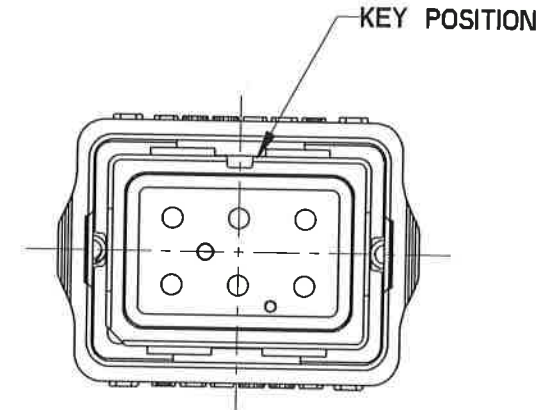

REV	ECN	APP'D
-	7845	JW 12/28/16

GROMMET MARKING
COLOR: CONTRASTING

P/N MARKING
SEE TABLE I
COLOR: CONTRASTING
DATE CODE

KEY POSITION

KEY B: SQR620110

KEY C: SQR620120

NOTES:

- MATERIALS:
OUTER HOUSING: POLYETHERIMIDE
INNER HOUSING: POLYETHERIMIDE
CONTACT RETAINER: STAINLESS STEEL
COUPLING NUT: PA6/6
COMPRESSION SPRING: STAINLESS STEEL
GROMMET&FACE SEAL: SILICONE RUBBER PER A-A-59588
- PART ACCEPTS M39029/58-363 CONTACTS
- WEIGHT: 3.5g

KEY A: SQR620100

DIMENSIONS	TOLERANCES	PROJECTION	Amphenol Pcd SPECIFICATION DRAWING		TITLE 6 POS SIZE 20 PLUG WITH PIN CONTACTS SQR SIZE 2		
ANSI Y14.5M UNITS: INCHES Pro/E FILE	.XX ±0.01 .XXX ±0.005 ANGLES ±0.5°		ENGR TONY.CHEN Apr-05-16	CHKD <i>Willie</i> Jan 12/28/16	SIZE B	DWG NO. SQR620100	REV -
ORIGINAL	THIS DOCUMENT CONTAINS PROPRIETARY INFORMATION WHICH IS THE CONFIDENTIAL PROPERTY OF AMPHENOL PCD INC., BEVERLY, MA		APPD <i>Jason</i> 12/28/16	CODE: 58982	SCALE: 8:3	SHEET 1 OF 1	