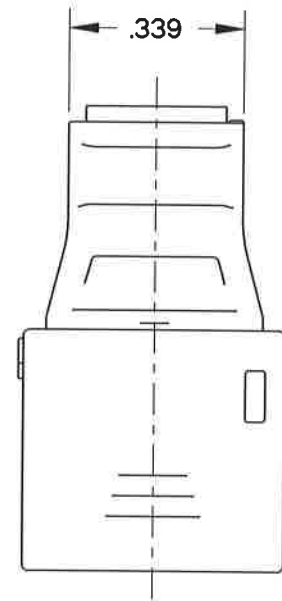

SQR620100

TABLE I - PART NUMBER SCHEME

APCD P/N	CONTACTS SUPPLIED	COLOR / KEY	P/N MARKING	PART MATES WITH	COUPLING NUT COLOR
SQR620121	(6) M39029/58-363	WHITE / C	SQR620120	SQR620270 SQR620570	BLUE
SQR620120	NONE				
SQR620111	(6) M39029/58-363	GREEN / B	SQR620110	SQR620260 SQR620560	
SQR620110	NONE				
SQR620101	(6) M39029/58-363	BLACK / A	SQR620100	SQR620250 SQR620550	
SQR620100	NONE				

REV	ECN	APP'D
-	7845	JW 12/28/16

GROMMET MARKING
COLOR: CONTRASTING

P/N MARKING
SEE TABLE I
COLOR: CONTRASTING
DATE CODE

KEY POSITION

KEY B: SQR620110

KEY C: SQR620120

NOTES:

- MATERIALS:
OUTER HOUSING: POLYETHERIMIDE
INNER HOUSING: POLYETHERIMIDE
CONTACT RETAINER: STAINLESS STEEL
COUPLING NUT: PA6/6
COMPRESSION SPRING: STAINLESS STEEL
GROMMET&FACE SEAL: SILICONE RUBBER PER A-A-59588
- PART ACCEPTS M39029/58-363 CONTACTS
- WEIGHT: 3.5g

KEY A: SQR620100

DIMENSIONS	TOLERANCES	PROJECTION	Amphenol Pcd SPECIFICATION DRAWING		TITLE 6 POS SIZE 20 PLUG WITH PIN CONTACTS SQR SIZE 2		
ANSI Y14.5M UNITS: INCHES Pro/E FILE	.XX ±0.01 .XXX ±0.005 ANGLES ±0.5°		ENGR TONY.CHEN Apr-05-16	CHKD <i>Willie</i> Jan 12/28/16	SIZE B	DWG NO. SQR620100	REV -
ORIGINAL	THIS DOCUMENT CONTAINS PROPRIETARY INFORMATION WHICH IS THE CONFIDENTIAL PROPERTY OF AMPHENOL PCD INC., BEVERLY, MA		APPD <i>Jason</i> 12/28/16	CODE: 58982	SCALE: 8:3	SHEET 1 OF 1	