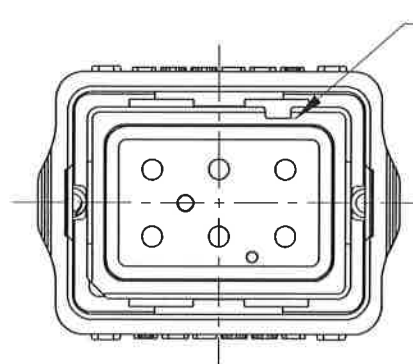

SQR620100

TABLE I - PART NUMBER SCHEME

APCD P/N	CONTACTS SUPPLIED	COLOR / KEY	P/N MARKING	PART MATES WITH	COUPLING NUT COLOR
SQR620121	(6) M39029/58-363	WHITE / C	SQR620120	SQR620270 SQR620570	BLUE
SQR620120	NONE				
SQR620111	(6) M39029/58-363	GREEN / B	SQR620110	SQR620260 SQR620560	
SQR620110	NONE				
SQR620101	(6) M39029/58-363	BLACK / A	SQR620100	SQR620250 SQR620550	
SQR620100	NONE				

REV	ECN	APP'D
-	7845	JW 12/28/16

GROMMET MARKING
COLOR: CONTRASTING

P/N MARKING
SEE TABLE I
COLOR: CONTRASTING
DATE CODE

KEY POSITION

KEY B: SQR620110

KEY C: SQR620120

NOTES:

- MATERIALS:
OUTER HOUSING: POLYETHERIMIDE
INNER HOUSING: POLYETHERIMIDE
CONTACT RETAINER: STAINLESS STEEL
COUPLING NUT: PA6/6
COMPRESSION SPRING: STAINLESS STEEL
GROMMET&FACE SEAL: SILICONE RUBBER PER A-A-59588
- PART ACCEPTS M39029/58-363 CONTACTS
- WEIGHT: 3.5g

KEY A: SQR620100

DIMENSIONS	TOLERANCES	PROJECTION	Amphenol Pcd SPECIFICATION DRAWING		TITLE 6 POS SIZE 20 PLUG WITH PIN CONTACTS SQR SIZE 2		
ANSI Y14.5M UNITS: INCHES Pro/E FILE	.XX ±0.01 .XXX ±0.005 ANGLES ±0.5°		ENGR TONY.CHEN Apr-05-16	CHKD <i>Willie</i> Jan 12/28/16	SIZE B	DWG NO. SQR620100	REV -
ORIGINAL	THIS DOCUMENT CONTAINS PROPRIETARY INFORMATION WHICH IS THE CONFIDENTIAL PROPERTY OF AMPHENOL PCD INC., BEVERLY, MA		APPD <i>Jason</i> 12/28/16	CODE: 58982	SCALE: 8:3	SHEET 1 OF 1	