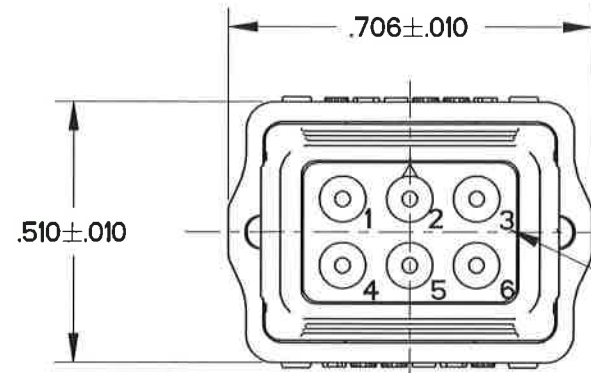

SQR620100

TABLE I - PART NUMBER SCHEME

APCD P/N	CONTACTS SUPPLIED	COLOR / KEY	P/N MARKING	PART MATES WITH	COUPLING NUT COLOR
SQR620121	(6) M39029/58-363	WHITE / C	SQR620120	SQR620270 SQR620570	BLUE
SQR620120	NONE				
SQR620111	(6) M39029/58-363	GREEN / B	SQR620110	SQR620260 SQR620560	
SQR620110	NONE				
SQR620101	(6) M39029/58-363	BLACK / A	SQR620100	SQR620250 SQR620550	
SQR620100	NONE				

REV	ECN	APP'D
-	7845	JW 12/28/16

GROMMET MARKING
COLOR: CONTRASTING

P/N MARKING
SEE TABLE I
COLOR: CONTRASTING
DATE CODE

KEY POSITION

KEY B: SQR620110

KEY C: SQR620120

NOTES:

- MATERIALS:
OUTER HOUSING: POLYETHERIMIDE
INNER HOUSING: POLYETHERIMIDE
CONTACT RETAINER: STAINLESS STEEL
COUPLING NUT: PA6/6
COMPRESSION SPRING: STAINLESS STEEL
GROMMET&FACE SEAL: SILICONE RUBBER PER A-A-59588
- PART ACCEPTS M39029/58-363 CONTACTS
- WEIGHT: 3.5g

KEY A: SQR620100

DIMENSIONS	TOLERANCES	PROJECTION	Amphenol Pcd SPECIFICATION DRAWING		TITLE 6 POS SIZE 20 PLUG WITH PIN CONTACTS SQR SIZE 2		
ANSI Y14.5M UNITS: INCHES Pro/E FILE	.XX ±0.01 .XXX ±0.005 ANGLES ±0.5°		ENGR TONY.CHEN Apr-05-16	CHKD <i>Willie</i> Jan 12/28/16	SIZE B	DWG NO. SQR620100	REV -
ORIGINAL	THIS DOCUMENT CONTAINS PROPRIETARY INFORMATION WHICH IS THE CONFIDENTIAL PROPERTY OF AMPHENOL PCD INC., BEVERLY, MA		APPD <i>Jason</i> 12/28/16	CODE: 58982	SCALE: 8:3	SHEET 1 OF 1	