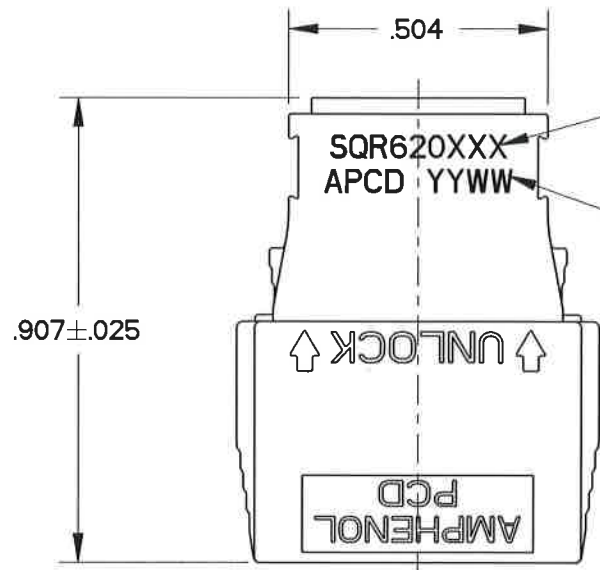

SQR620100

TABLE I - PART NUMBER SCHEME

APCD P/N	CONTACTS SUPPLIED	COLOR / KEY	P/N MARKING	PART MATES WITH	COUPLING NUT COLOR
SQR620121	(6) M39029/58-363	WHITE / C	SQR620120	SQR620270 SQR620570	BLUE
SQR620120	NONE				
SQR620111	(6) M39029/58-363	GREEN / B	SQR620110	SQR620260 SQR620560	
SQR620110	NONE				
SQR620101	(6) M39029/58-363	BLACK / A	SQR620100	SQR620250 SQR620550	
SQR620100	NONE				

REV	ECN	APP'D
-	7845	JW 12/28/16

GROMMET MARKING
COLOR: CONTRASTING

P/N MARKING
SEE TABLE I
COLOR: CONTRASTING
DATE CODE

KEY POSITION

KEY B: SQR620110

KEY C: SQR620120

NOTES:

- MATERIALS:
OUTER HOUSING: POLYETHERIMIDE
INNER HOUSING: POLYETHERIMIDE
CONTACT RETAINER: STAINLESS STEEL
COUPLING NUT: PA6/6
COMPRESSION SPRING: STAINLESS STEEL
GROMMET&FACE SEAL: SILICONE RUBBER PER A-A-59588
- PART ACCEPTS M39029/58-363 CONTACTS
- WEIGHT: 3.5g

KEY A: SQR620100

DIMENSIONS	TOLERANCES	PROJECTION	Amphenol Pcd SPECIFICATION DRAWING		TITLE 6 POS SIZE 20 PLUG WITH PIN CONTACTS SQR SIZE 2		
ANSI Y14.5M UNITS: INCHES Pro/E FILE	.XX ±0.01 .XXX ±0.005 ANGLES ±0.5°		ENGR TONY.CHEN Apr-05-16	CHKD <i>Willie</i> Jan 12/28/16	SIZE B	DWG NO. SQR620100	REV -
ORIGINAL	THIS DOCUMENT CONTAINS PROPRIETARY INFORMATION WHICH IS THE CONFIDENTIAL PROPERTY OF AMPHENOL PCD INC., BEVERLY, MA		APPD <i>Jason</i> 12/28/16	CODE: 58982	SCALE: 8:3	SHEET 1 OF 1	