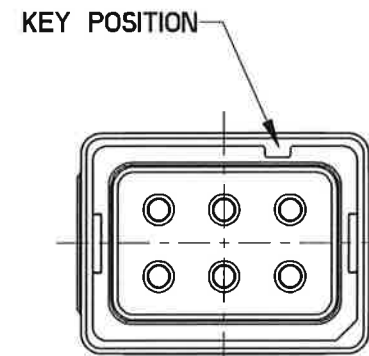

GROMMET MAKING  
COLOR: CONTRASTING

P/N MARKING  
SEE TABLE I  
COLOR: CONTRASTING

DATE CODE

RED MARKING NOT VISIBLE  
IN FULLY MATED POSITION  
TWO SIDES

KEY A: SQR620250

KEY B: SQR620260

KEY C: SQR620270

NOTES:

- MATERIALS:  
OUT HOUSING: POLYETHERIMIDE  
INNER HOUSING: POLYETHERIMIDE  
CONTACT RETAINER: STAINLESS STEEL  
GROMMET: SILICONE RUBBER PER A-A-59588
- PART ACCEPTS M39029/57-357 CONTACTS
- WEIGHT: 3.0g

DIMENSIONS ANSI Y14.5M UNITS: INCHES Pro/E FILE	TOLERANCES .XX ±0.01 .XXX ±0.005 ANGLES ±2.0°	PROJECTION 	<b>Amphenol Pcd</b> SPECIFICATION DRAWING ENGR TONY.CHEN Apr-05-16	TITLE 6 POS SIZE 20 RECEPTACLE WITH SOCKET CONTACTS SQR SIZE 2	
ORIGINAL	THIS DOCUMENT CONTAINS PROPRIETARY INFORMATION WHICH IS THE CONFIDENTIAL PROPERTY OF AMPHENOL PCD INC., BEVERLY, MA	CHKD 	APPD 	SIZE B	DWG NO. SQR620250
		CODE: 58982	SCALE: 8:3	REV A	
		SHEET 1 OF 1			