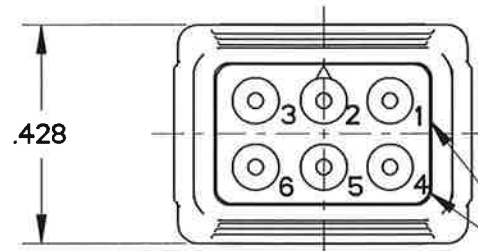

REV	ECN	APP'D
-	7845	JT 12/28/16
A	8003	WL 4/28/17

APCD P/N	CONTACTS SUPPLIED	COLOR / KEY	P/N MARKING	PART MATES WITH
SQR620271	(6) M39029/57-357	WHITE / C	SQR620270	SQR620120
SQR620270	NONE			
SQR620261	(6) M39029/57-357	GREEN / B	SQR620260	SQR620110
SQR620260	NONE			
SQR620251	(6) M39029/57-357	BLACK / A	SQR620250	SQR620100
SQR620250	NONE			

GROMMET MAKING  
COLOR: CONTRASTING

P/N MARKING  
SEE TABLE I  
COLOR: CONTRASTING

DATE CODE

RED MARKING NOT VISIBLE  
IN FULLY MATED POSITION  
TWO SIDES

KEY A: SQR620250

KEY B: SQR620260

KEY C: SQR620270

NOTES:

- MATERIALS:  
OUT HOUSING: POLYETHERIMIDE  
INNER HOUSING: POLYETHERIMIDE  
CONTACT RETAINER: STAINLESS STEEL  
GROMMET: SILICONE RUBBER PER A-A-59588
- PART ACCEPTS M39029/57-357 CONTACTS
- WEIGHT: 3.0g

DIMENSIONS ANSI Y14.5M UNITS: INCHES Pro/E FILE	TOLERANCES .XX ±0.01 .XXX ±0.005 ANGLES ±2.0°	PROJECTION 	<b>Amphenol Pcd</b> SPECIFICATION DRAWING ENGR TONY.CHEN Apr-05-16	TITLE 6 POS SIZE 20 RECEPTACLE WITH SOCKET CONTACTS SQR SIZE 2	
ORIGINAL	THIS DOCUMENT CONTAINS PROPRIETARY INFORMATION WHICH IS THE CONFIDENTIAL PROPERTY OF AMPHENOL PCD INC., BEVERLY, MA	CHKD 	APPD 	SIZE B	DWG NO. SQR620250
		CODE: 58982	SCALE: 8:3	REV A	
		SHEET 1 OF 1			