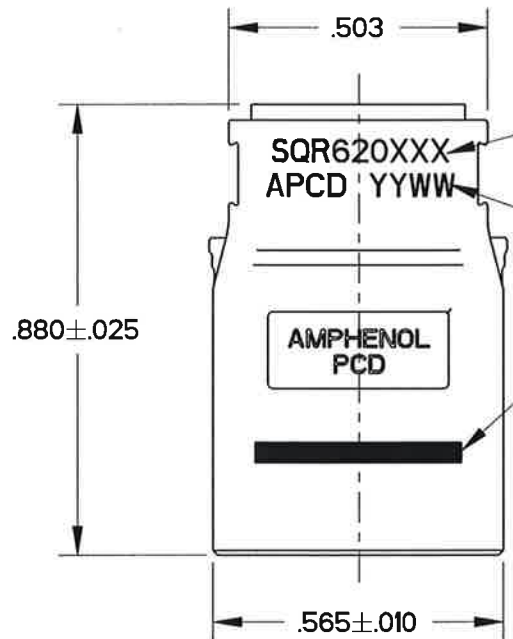

REV	ECN	APP'D
-	7845	JT 12/28/16
A	8003	WL 4/28/17

APCD P/N	CONTACTS SUPPLIED	COLOR / KEY	P/N MARKING	PART MATES WITH
SQR620271	(6) M39029/57-357	WHITE / C	SQR620270	SQR620120
SQR620270	NONE			
SQR620261	(6) M39029/57-357	GREEN / B	SQR620260	SQR620110
SQR620260	NONE			
SQR620251	(6) M39029/57-357	BLACK / A	SQR620250	SQR620100
SQR620250	NONE			

GROMMET MAKING  
COLOR: CONTRASTING

P/N MARKING  
SEE TABLE I  
COLOR: CONTRASTING

DATE CODE

RED MARKING NOT VISIBLE  
IN FULLY MATED POSITION  
TWO SIDES

KEY A: SQR620250

KEY B: SQR620260

KEY C: SQR620270

NOTES:

- MATERIALS:  
OUT HOUSING: POLYETHERIMIDE  
INNER HOUSING: POLYETHERIMIDE  
CONTACT RETAINER: STAINLESS STEEL  
GROMMET: SILICONE RUBBER PER A-A-59588
- PART ACCEPTS M39029/57-357 CONTACTS
- WEIGHT: 3.0g

DIMENSIONS ANSI Y14.5M UNITS: INCHES Pro/E FILE	TOLERANCES .XX ±0.01 .XXX ±0.005 ANGLES ±2.0°	PROJECTION 	<b>Amphenol Pcd</b> SPECIFICATION DRAWING ENGR TONY.CHEN Apr-05-16	TITLE 6 POS SIZE 20 RECEPTACLE WITH SOCKET CONTACTS SQR SIZE 2	
ORIGINAL	THIS DOCUMENT CONTAINS PROPRIETARY INFORMATION WHICH IS THE CONFIDENTIAL PROPERTY OF AMPHENOL PCD INC., BEVERLY, MA	CHKD 	APPD 	SIZE B	DWG NO. SQR620250
		CODE: 58982	SCALE: 8:3	REV A	
		SHEET 1 OF 1			