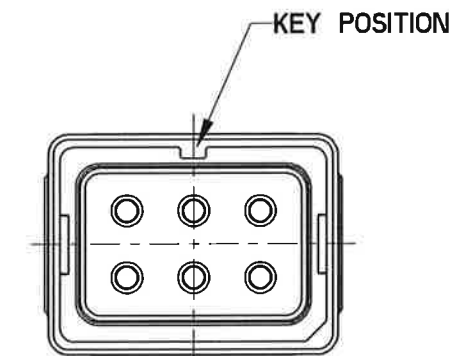

GROMMET MAKING  
COLOR: CONTRASTING

P/N MARKING  
SEE TABLE I  
COLOR: CONTRASTING

DATE CODE

RED MARKING NOT VISIBLE  
IN FULLY MATED POSITION  
TWO SIDES

KEY A: SQR620250

KEY B: SQR620260

KEY C: SQR620270

NOTES:

- MATERIALS:  
OUT HOUSING: POLYETHERIMIDE  
INNER HOUSING: POLYETHERIMIDE  
CONTACT RETAINER: STAINLESS STEEL  
GROMMET: SILICONE RUBBER PER A-A-59588
- PART ACCEPTS M39029/57-357 CONTACTS
- WEIGHT: 3.0g

DIMENSIONS ANSI Y14.5M UNITS: INCHES Pro/E FILE	TOLERANCES .XX ±0.01 .XXX ±0.005 ANGLES ±2.0°	PROJECTION 	<b>Amphenol Pcd</b> SPECIFICATION DRAWING ENGR TONY.CHEN Apr-05-16	TITLE 6 POS SIZE 20 RECEPTACLE WITH SOCKET CONTACTS SQR SIZE 2	
ORIGINAL	THIS DOCUMENT CONTAINS PROPRIETARY INFORMATION WHICH IS THE CONFIDENTIAL PROPERTY OF AMPHENOL PCD INC., BEVERLY, MA	CHKD 	APPD 	SIZE B	DWG NO. SQR620250
		CODE: 58982	SCALE: 8:3	REV A	
		SHEET 1 OF 1			