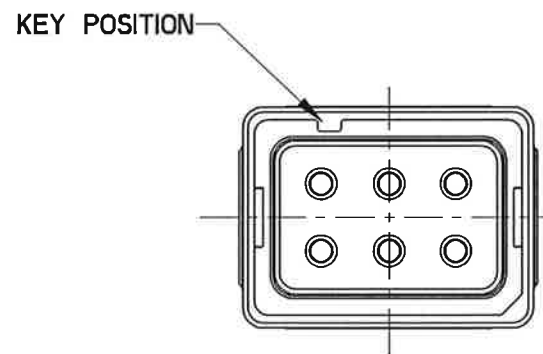

REV	ECN	APP'D
-	7845	JT 12/28/16
A	8003	WL 4/28/17

APCD P/N	CONTACTS SUPPLIED	COLOR / KEY	P/N MARKING	PART MATES WITH
SQR620271	(6) M39029/57-357	WHITE / C	SQR620270	SQR620120
SQR620270	NONE			
SQR620261	(6) M39029/57-357	GREEN / B	SQR620260	SQR620110
SQR620260	NONE			
SQR620251	(6) M39029/57-357	BLACK / A	SQR620250	SQR620100
SQR620250	NONE			

GROMMET MAKING  
COLOR: CONTRASTING

P/N MARKING  
SEE TABLE I  
COLOR: CONTRASTING

DATE CODE

RED MARKING NOT VISIBLE  
IN FULLY MATED POSITION  
TWO SIDES

KEY A: SQR620250

KEY B: SQR620260

KEY C: SQR620270

NOTES:

- MATERIALS:  
OUT HOUSING: POLYETHERIMIDE  
INNER HOUSING: POLYETHERIMIDE  
CONTACT RETAINER: STAINLESS STEEL  
GROMMET: SILICONE RUBBER PER A-A-59588
- PART ACCEPTS M39029/57-357 CONTACTS
- WEIGHT: 3.0g

DIMENSIONS ANSI Y14.5M UNITS: INCHES Pro/E FILE	TOLERANCES .XX ±0.01 .XXX ±0.005 ANGLES ±2.0°	PROJECTION 	<b>Amphenol Pcd</b> SPECIFICATION DRAWING ENGR TONY.CHEN Apr-05-16	TITLE 6 POS SIZE 20 RECEPTACLE WITH SOCKET CONTACTS SQR SIZE 2	
ORIGINAL	THIS DOCUMENT CONTAINS PROPRIETARY INFORMATION WHICH IS THE CONFIDENTIAL PROPERTY OF AMPHENOL PCD INC., BEVERLY, MA	CHKD 	APPD 	SIZE B	DWG NO. SQR620250
		CODE: 58982	SCALE: 8:3	REV A	
		SHEET 1 OF 1			