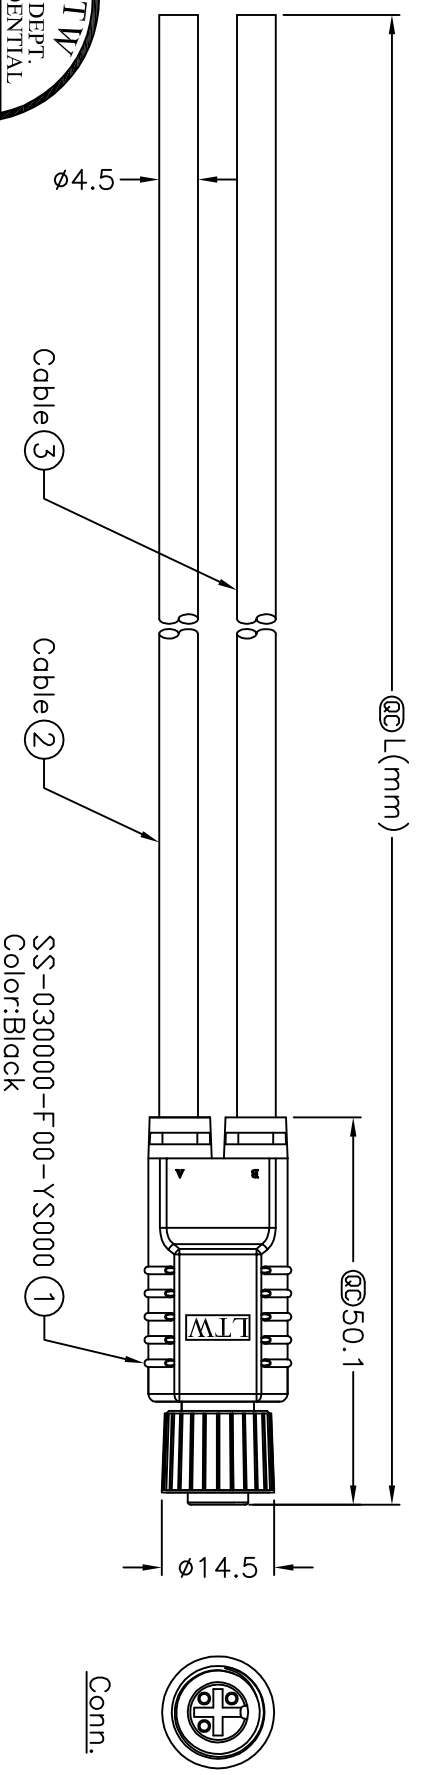

REV. B	EQN. NO. LEN130164~167	DATE 2011/02/25	SIGN Jiong Jun Hui	DESCRIPTION TO ECR/N.NOTE.

ALTW
DCC. DEPT.
CONFIDENTIAL
2011.03.09
ISSUED

ALTW
CONFIDENTIAL
2011.02.25
R&D DEPT.

SS-030000-F00-YSBXX

XX:01~99Meters
01:01Meter
02:02Meters

99:99Meters
Cable Length(L):01~99Meters

1. Note:
2. @L Important Dimension.
   - Waterproof Rate:IP68.
   - IP68:1M Depth Of Water In 24hours.
   - Housing:PU,Black.
   - Female Pin:Copper Alloy,Gold Plated.
   - Cable:22AWG*3C+Talcum,PU Jacket,Black, OD=4.5mm.
   - Cable Length Tolerance:01M:±40mm
     02M~05M:±60mm
     06M~10M:±100mm
     11M~30M:±200mm
     31M~99M:±500mm

4	Black	黑	Black	黑
3	Blue	藍	Blue	藍
1	Brown	棕	Brown	棕
Conn.	A		B	
	Wire Color			
	△ Pin Out