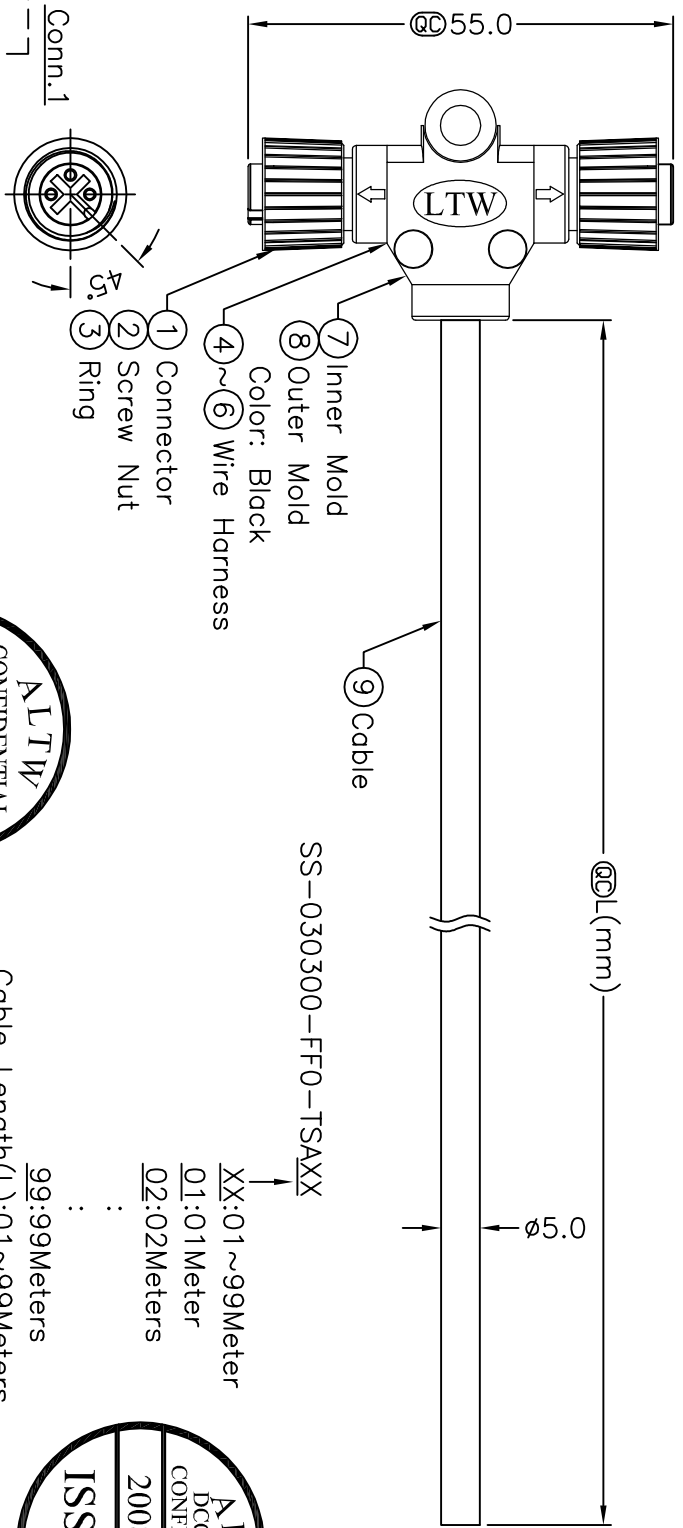

REV. B	EGR. NO. EN-880370~373	DATE 2008/03/06	SIGN Gao Ling	DESCRIPTION Add Cross

4	Black	黑	4
3	Blue	藍	3
1	Brown	棕	1
Conn.1	Wire Color		Conn.2

Conn.1 & Conn.2
Pin Assignments
Front View

Cable Length(L):01~99Meters

SS-030300-FF0-TSAXX

XX:01~99Meter
01:01Meter
02:02Meters

- Note:
- * @D Important Dimension.
 - * Waterproof Rate: IP68
 - * Housing: Black, PU
 - * Female Pin: Copper Alloy, Gold Plated
 - * Wire Harness: UL1007 24AWG, 3Pcs.
 - * Cable: UL2464 22AWG*3C+Talc
 - * Cable, PVC Jacket UV Resistant OD=5.0mm
 - * Cable Length Tolerance: 1M~10M±5%mm, 11M~99±500mm.

UNIT:mm		TITLE	M12 Conn T Cable Screw	ITEM NO		DRAWN BY	Gao Ling	DATE	2008/03/06
TOLERANCE	±0.5 mm	SCALE	Free	DWG NO	SS-030300-FF0-TSAXX	CHECKED BY	Ling	DATE	2008/03/25
		REV.	B	SHEET	1 OF 1	APPROVED BY	Luke	DATE	2008/04/29
		SIZE	A4	QC	Inspection Item				