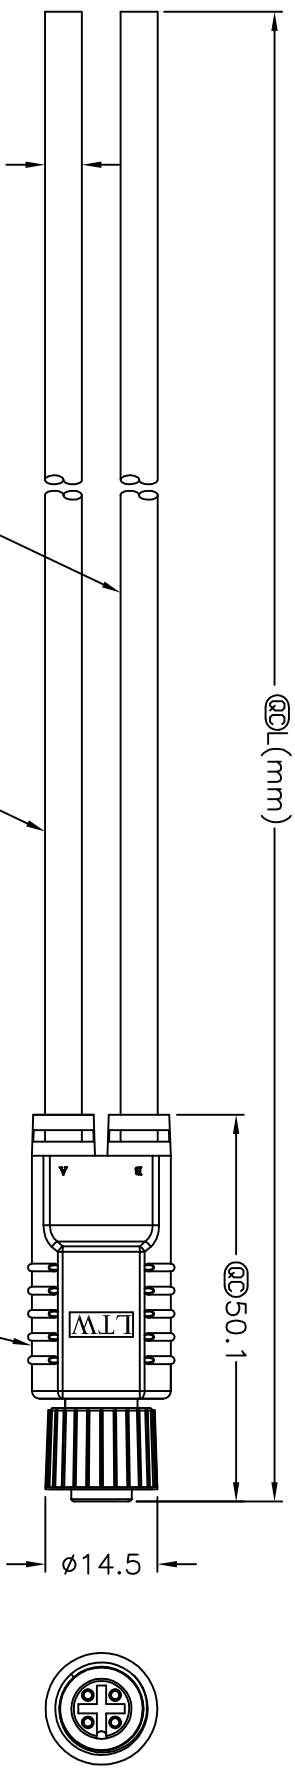

1	2	3	4	5	6	7	8
REV.	EGN NO.	DATE	SIGN	DESCRIPTION			

SS-040000-F00-YSBXX

Pin Assignments  
Front View

3	Blue	Blue
3	White	White
2	Black	Black
1	Brown	Brown
	A	B
	Wire Color	
	Pin Out	

Cable Length(L): 01~99Meters

- XX: 01~99Meters
- 01: 01Meter
- 02: 02Meters
- :
- :
- 99: 99Meters

Note:

- \* @ Important Dimension To Check.
- \* Waterproof Rate: IP68
- \* Housing: Black, PU
- \* Pin: Copper Alloy, Gold Plated
- \* Cable: Black, 22AWG\*4C+INSULATION
- OD=4.8mm
- \* Cable Length Tolerance: 1M~10M±5%mm, 11M~99M±500mm.

UNIT: mm	TITLE	M12 Cable Screw	SCALE	Free	SHEET	1 OF 1	REV.	A	SIZE	A4	Inspection Item
TOLERANCE		4Pin F Conn F Pin									
±0.5 mm											
ITEM NO		DRAWN BY		DATE		CHECKED BY		DATE		APPROVED BY	
SS-040000-F00-YSBXX		Zeus Bautista		2007/03/31		Alan MJ Sundo		2007/04/02		Win	
CUSTOMER		ALTW		DATE		DATE		DATE		DATE	
ALTW				2007/04/02		2007/04/02		2007/04/02		2007/04/02	