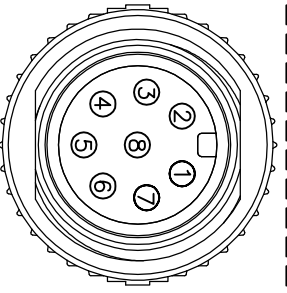

REV.	EGN. NO.	DATE	SIGN	DESCRIPTION

Conn.1 & Conn.2
Pin Assignments
Front View

8	Gray	8
7	Purple	7
6	Blue	6
5	Green	5
4	Yellow	4
3	Orange	3
2	Red	2
1	Brown	1
Conn.1	Wire Color	Conn.2
	Pin Out	

Cable Length(L):01~99Meters

Note:
 * @D Important Dimension.
 * Waterproof Rate: IP68
 * Housing: Black, PU
 * Male Pin: Copper Alloy, Gold Plated
 * Wire Harness: UL1007 24AWG, 8Pcs.
 * Cable: UL2464 24AWG*8C+Talc
 * Black, PVC Jacket UV Resistant OD=5.5mm
 * Cable Length Tolerance: 1M~10M±5%mm, 11M~99±500mm.

SS-080800-MMO-TSAXX

XX:01~99Meter
 01:01Meter
 02:02Meters

99:99Meters

UNIT:mm		TITLE	M12 Conn T Cable Screw	ITEM NO	DRAWN BY	RAUL PAULO CANJIA	DATE	2007/11/29
TOLERANCE	±0.5 mm	SCALE	MM Conn MM Pin	DWG NO	CHECKED BY	ROBERT DABU	DATE	2007/12/04
REV.	A	SIZE	A4	CUSTOMER	APPROVED BY	CLOUD	DATE	2008/01/04
			@D :inspection item					