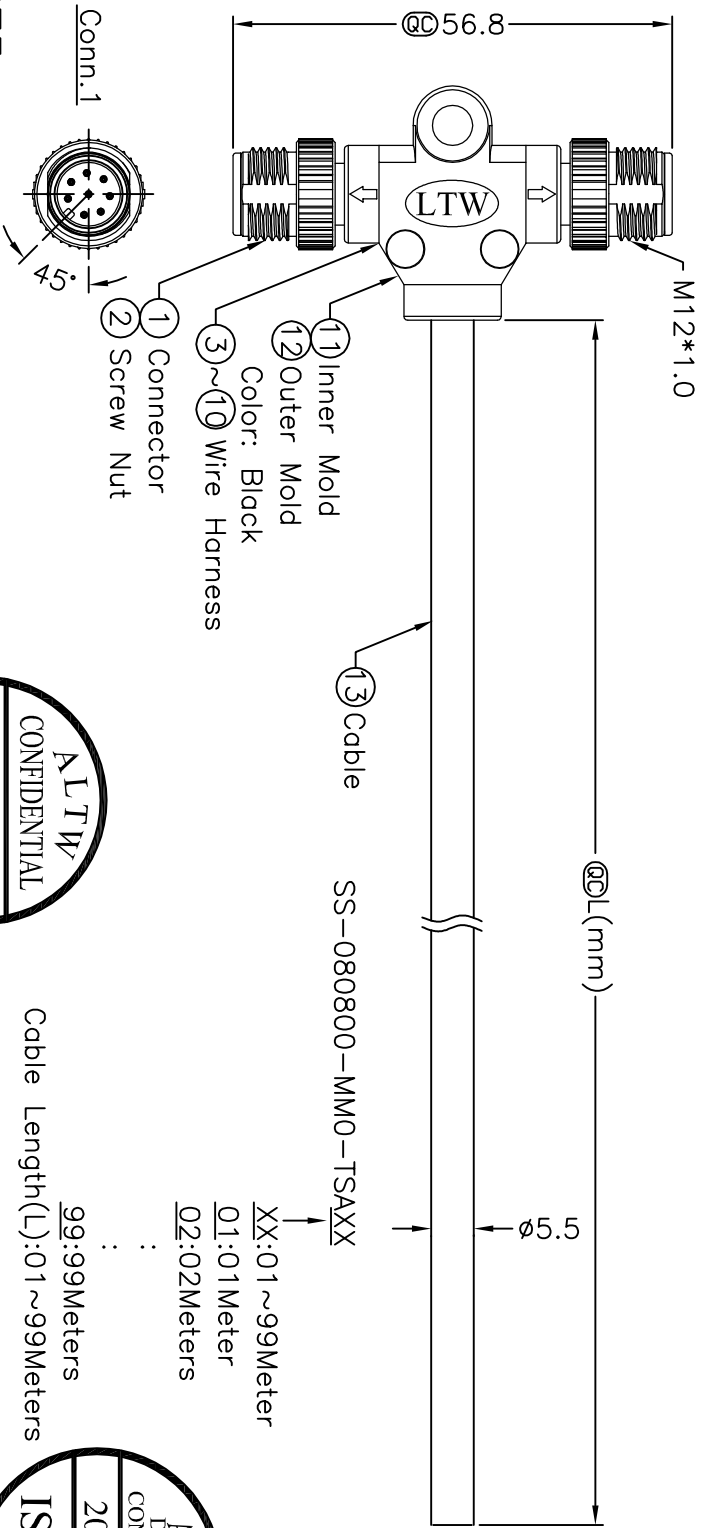

REV.	EGN. NO.	DATE	SIGN	DESCRIPTION

Conn.1 & Conn.2
Pin Assignments
Front View

8	Gray	8
7	Purple	7
6	Blue	6
5	Green	5
4	Yellow	4
3	Orange	3
2	Red	2
1	Brown	1
Conn.1	Wire Color	Conn.2
	Pin Out	

Cable Length(L):01~99Meters

Note:
 * @D Important Dimension.
 * Waterproof Rate: IP68
 * Housing: Black, PU
 * Male Pin: Copper Alloy, Gold Plated
 * Wire Harness: UL1007 24AWG, 8Pcs.
 * Cable: UL2464 24AWG*8C+Talc
 * Black, PVC Jacket UV Resistant OD=5.5mm
 * Cable Length Tolerance: 1M~10M±5%mm, 11M~99±500mm.

SS-080800-MMO-TSAXX

XX:01~99Meter
 01:01Meter
 02:02Meters

99:99Meters

UNIT:mm		TITLE	M12 Conn T Cable Screw	ITEM NO	DRAWN BY	RAUL PAULO CANJIA	DATE	2007/11/29
TOLERANCE	±0.5 mm	SCALE	MM Conn MM Pin	DWG NO	CHECKED BY	ROBERT DABU	DATE	2007/12/04
REV.	A	SIZE	A4	CUSTOMER	APPROVED BY	CLOUD	DATE	2008/01/04
			@D :inspection item					