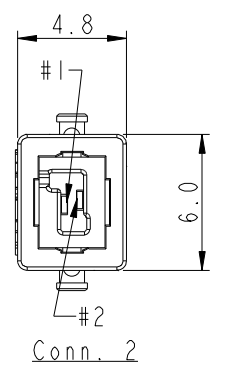

SSL11-P2LJP-022DXX  
 06: L=600mm.  
 Cable Length Range(L): 100~9900mm  
 22: 22AWG  
 LOCK&LATCH OPTION  
 0: W/O LOCK

- Notes:
- \*  $\varnothing$  Important Dimensions To Check.
  - \* Housing: Thermoplastic, UL94V-0, Natural White.
  - \* Terminal: Copper Alloy, Gold Plated.
  - \* Hood: Thermoplastic, UL94V-0, Natural White.
  - \* SR Mold: PP, UL94V-0, Natural White.
  - \* Flat Cable: UL21016, 2F \* 22AWG, XLPE Insulation, White

2	White	2
1	Blue Marking	1
Conn. 1	Wire Color	Conn. 2
Pin Out		

UNIT:mm		TITLE
TOLERANCE		SSL1.1 Flat Cable, 2-Pos. W/O Lock, Plug to Jack
.X ±0.25		SCALE 3:1
.XX ±0.1		SIZE A4
.XXX ±0.05		SHEET 1 OF 1
ANGLES ±1°		REV. A
		WC-REV. A.2
		$\varnothing$ : Inspection item