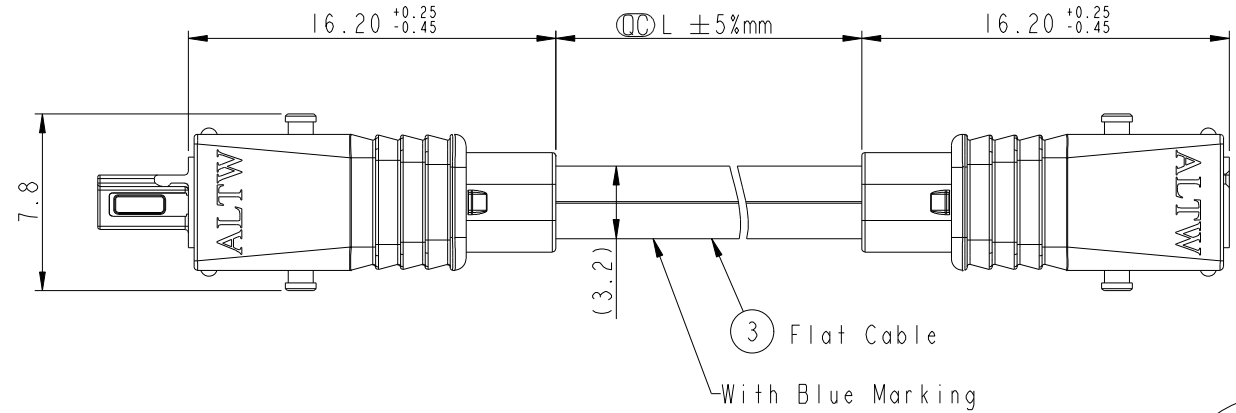

SSL11-P2LJP-022DXX  
 06: L=600mm.  
 Cable Length Range(L): 100~9900mm  
 22: 22AWG  
 LOCK&LATCH OPTION  
 0: W/O LOCK

- Notes:
- \*  $\varnothing$  Important Dimensions To Check.
  - \* Housing: Thermoplastic, UL94V-0, Natural White.
  - \* Terminal: Copper Alloy, Gold Plated.
  - \* Hood: Thermoplastic, UL94V-0, Natural White.
  - \* SR Mold: PP, UL94V-0, Natural White.
  - \* Flat Cable: UL21016, 2F \* 22AWG, XLPE Insulation, White

2	White	2
1	Blue Marking	1
Conn. 1	Wire Color	Conn. 2
Pin Out		

UNIT:mm		TITLE
TOLERANCE		SSL1.1 Flat Cable, 2-Pos. W/O Lock, Plug to Jack
.X ±0.25		SCALE 3:1
.XX ±0.1		SIZE A4
.XXX ±0.05		SHEET 1 OF 1
ANGLES ±1°		REV. A
		WC-REV. A.2
		$\varnothing$ : Inspection item