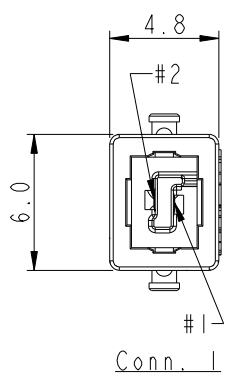

SSL11-P2LJP-022DXX  
 06: L=600mm.  
 Cable Length Range(L): 100~9900mm  
 22: 22AWG  
 LOCK&LATCH OPTION  
 0: W/O LOCK

- Notes:
- \*  $\varnothing$  Important Dimensions To Check.
  - \* Housing: Thermoplastic, UL94V-0, Natural White.
  - \* Terminal: Copper Alloy, Gold Plated.
  - \* Hood: Thermoplastic, UL94V-0, Natural White.
  - \* SR Mold: PP, UL94V-0, Natural White.
  - \* Flat Cable: UL21016, 2F \* 22AWG, XLPE Insulation, White

2	White	2
1	Blue Marking	1
Conn. 1	Wire Color	Conn. 2
Pin Out		

UNIT:mm		TITLE
TOLERANCE		SSL1.1 Flat Cable, 2-Pos. W/O Lock, Plug to Jack
.X ±0.25		SCALE 3:1
.XX ±0.1		SIZE A4
.XXX ±0.05		SHEET 1 OF 1
ANGLES ±1°		REV. A
		WC-REV. A.2
		$\varnothing$ : Inspection item