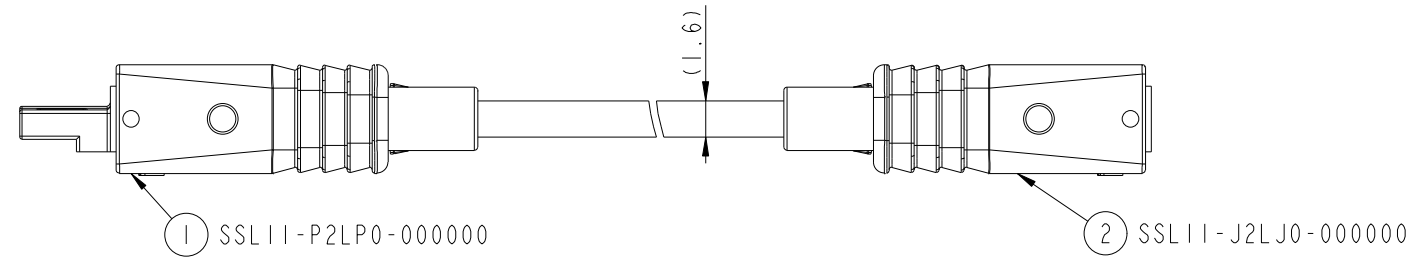

SSL11-P2LJP-022DXX  
 06: L=600mm.  
 Cable Length Range(L): 100~9900mm  
 22: 22AWG  
 LOCK&LATCH OPTION  
 0: W/O LOCK

- Notes:
- \*  $\varnothing$  Important Dimensions To Check.
  - \* Housing: Thermoplastic, UL94V-0, Natural White.
  - \* Terminal: Copper Alloy, Gold Plated.
  - \* Hood: Thermoplastic, UL94V-0, Natural White.
  - \* SR Mold: PP, UL94V-0, Natural White.
  - \* Flat Cable: UL21016, 2F \* 22AWG, XLPE Insulation, White

2	White	2
1	Blue Marking	1
Conn. 1	Wire Color	Conn. 2
Pin Out		

UNIT:mm		TITLE
TOLERANCE		SSL1.1 Flat Cable, 2-Pos. W/O Lock, Plug to Jack
.X ±0.25		SCALE 3:1
.XX ±0.1		SIZE A4
.XXX ±0.05		SHEET 1 OF 1
ANGLES ±1°		REV. A
		WC-REV. A.2
		$\varnothing$ : Inspection item