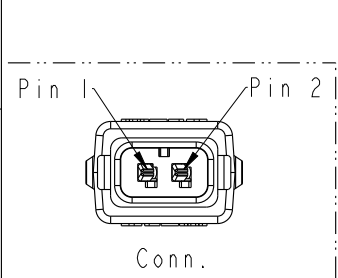

REV.	ECN NO.	DATE	SIGN	DESCRIPTION
A	Initial Release	2017-05-16	Fisher Wang	Rev. 01 to A
B	C210960	2021-06-25	Carl Dong	△ x1

Table 1:

P/N.	connector	Cable	White Print
SSL12-J2LJ0-0XXFXX	White	White	Without
SSL12-J2LJ0-0XXHXX	Black	Black	With

Conn	Wire Color
2	Red 紅
1	Brown 棕
Conn	Wire Color
Pin Out	

SSL12-J2LJ0-0XX X XX

XX: 1M~99M
 01: 1M
 02: 2M
 :
 99: 99M

F: White
 H: Black

18: 18AWG(W=5.3,H=3.4)
 20: 20AWG(W=5.0,H=3.2)

Cable Length Tolerance:

01M: ±40mm
 02M~06M: ±60mm
 06M~10M: ±100mm
 11M~30M: ±200mm
 31M~99M: ±500mm

- Notes:
- * Ⓞ Important Dimension To Check.
 - * Current Rating: 5A
 - * Voltage Rating: 300V DC/AC
 - * Waterproof Rate: IP68(mating)
 1M Depth Of Water In 24 Hours.
 - * Housing: Thermoplastic, UL94V-0,
 color see table 1.
 - * Terminal: Copper Alloy, Gold Plated.
 - * Seals: Silicone, Gray.
 - * Cable: UL21996, Flat Cable, UV Resistance,
 color see table 1.
 - * Temperature Range: -40~+105℃