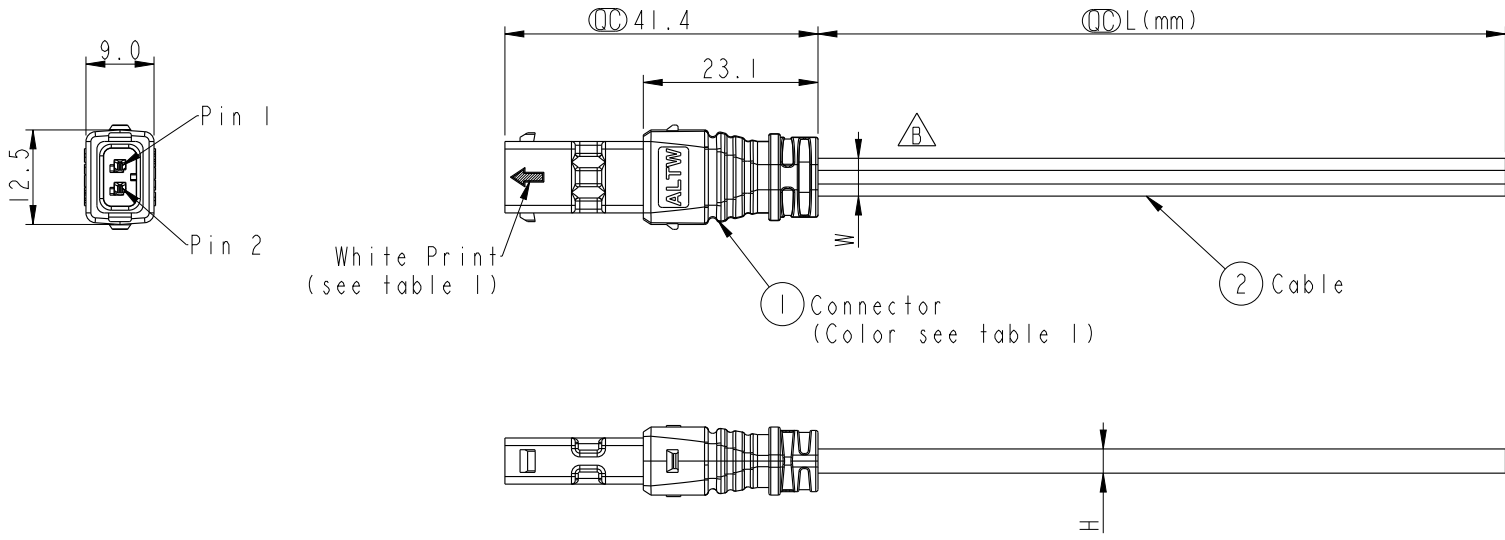

Conn	Wire Color
2	Red 紅
1	Brown 棕
Conn	Wire Color
Pin Out	

SSL12-J2LJ0-0XX X XX

XX: 1M~99M
 01: 1M
 02: 2M
 :
 99: 99M

F: White
 H: Black

18: 18AWG(W=5.3,H=3.4)
 20: 20AWG(W=5.0,H=3.2)

Cable Length Tolerance:

01M: ±40mm
 02M~06M: ±60mm
 06M~10M: ±100mm
 11M~30M: ±200mm
 31M~99M: ±500mm

- Notes:
- * Ⓞ Important Dimension To Check.
 - * Current Rating: 5A
 - * Voltage Rating: 300V DC/AC
 - * Waterproof Rate: IP68(mating)
 1M Depth Of Water In 24 Hours.
 - * Housing: Thermoplastic, UL94V-0,
 color see table 1.
 - * Terminal: Copper Alloy, Gold Plated.
 - * Seals: Silicone, Gray.
 - * Cable: UL21996, Flat Cable, UV Resistance,
 color see table 1.
 - * Temperature Range: -40~+105℃