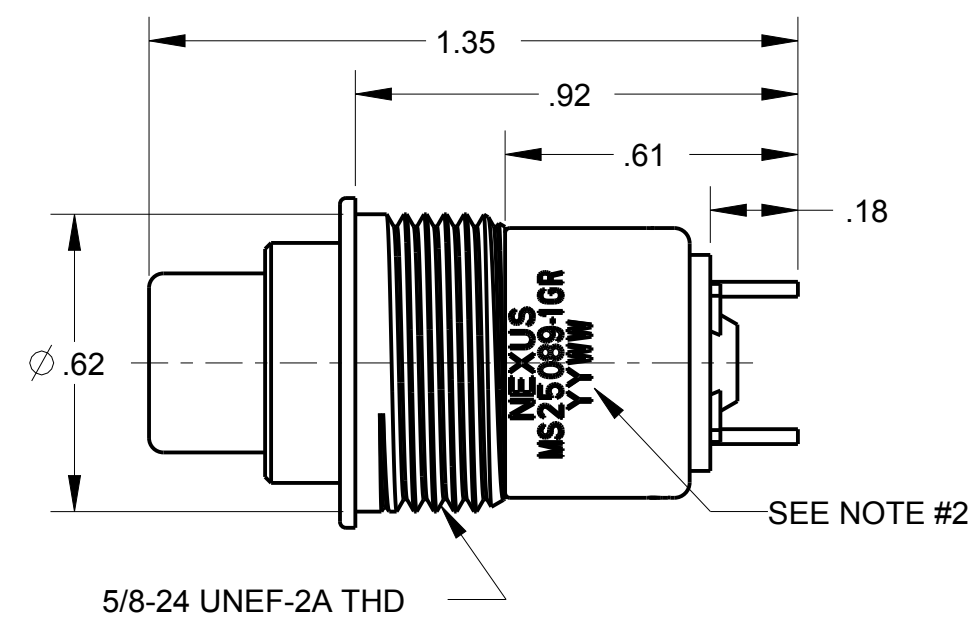

ITEM #	PART #	NX301GB1R-00 QTY	NX301GB1R-60 QTY	NX301GB1R-61 QTY	DESCRIPTION
1	NX301GB1R	1	1	1	SWITCH MOMENTARY RED BUTTON
2	SW-200-35	----	1	1	LOCK WASHER
3	SW-200-34	----	1	1	NUT
4	SW-200-23	----	----	2	TERMINAL LUG
5	SW-200-25	----	----	2	#2 LOCK WASHER
6	SW-200-72	----	----	2	SCREW

B NX301GB1R-XX

NOTES:
 1) DUSTPROOF "SERIES 30" MOMENTARY SWITCH
 CONTACT ARRANGEMENT: SPNO - SINGLE POLE, NORMALLY OPEN
 BUTTON #1, COLOR: RED
 ADAPTER TYPE: "G"
 2) "YYWW" IS THE DATE CODE

SPECIFICATIONS;
 AC RATING: 10 A @115VAC (RESISTIVE LOAD)
 5A @ 115VAC (INDUCTIVE LOAD)
 3A @115VAC (LAMP LOAD)
 DC RATING: 10A @ 28VDC (RESISTIVE LOAD)
 5A @ 28VDC (INDUCTIVE LOAD)
 3A @ 28VDC (LAMP LOAD)
 MECHANICAL LIFE: 500,000 CYCLES
 ACTION: MOMENTARY SNAP
 OPERATING FORCE: 3-5 LBS MOMENTARY
 WEIGHT: .05 LBS MAX
 CASE: ALUMINUM ALLOY 2011-T3, CLEAR ANODIZED
 IAW MIL-A-8525
 PLUNGER: GLASS FILLED NYLON
 BODY: DIALLY PHTHALATE IAW MIL-M-14
 TERMINALS: THREADED #2-56 NC-28

DWN.BY HR	DATE 4/17/16	MATERIAL	
CHECKED BY	DATE	FINISH	
APPR.BY	DATE	WEIGHT —	SCALE = 1.00 :1
UNLESS OTHERWISE SPECIFIED: DIMENSIONS ARE IN INCHES &/OR (mm)		NEXUS STAMFORD, CONN	
TOLERANCES: DECIMAL: .XX[X.X] .XXX[X.XX] ± .0X[0.X] ± .00X[0.0X]			
TITLE SWITCH SPNO MOMENTARY		DO NOT SCALE DWG.	SHEET 1 OF 1
FRACTION: X/X X/XX		SIZE B DWG. NO. NX301GB1R-XX	
ANGLES: .X ± .X°			