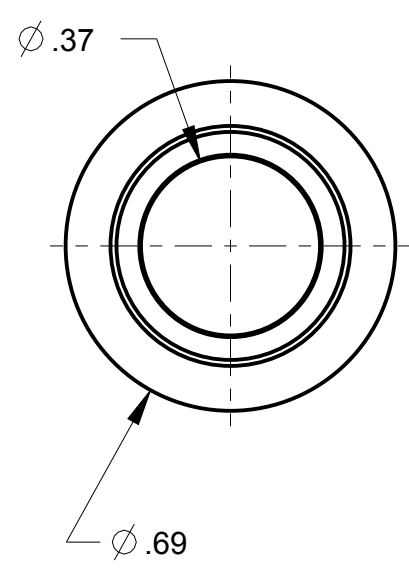

ITEM #	PART #	NX301GB1R-00 QTY	NX301GB1R-60 QTY	NX301GB1R-61 QTY	DESCRIPTION
1	NX301GB1R	1	1	1	SWITCH MOMENTARY RED BUTTON
2	SW-200-35	----	1	1	LOCK WASHER
3	SW-200-34	----	1	1	NUT
4	SW-200-23	----	----	2	TERMINAL LUG
5	SW-200-25	----	----	2	#2 LOCK WASHER
6	SW-200-72	----	----	2	SCREW

B NX301GB1R-XX

NOTES:
 1) DUSTPROOF "SERIES 30" MOMENTARY SWITCH
 CONTACT ARRANGEMENT: SPNO - SINGLE POLE, NORMALLY OPEN
 BUTTON #1, COLOR: RED
 ADAPTER TYPE: "G"
 2) "YYWW" IS THE DATE CODE

SPECIFICATIONS;
 AC RATING: 10 A @115VAC (RESISTIVE LOAD)
 5A @ 115VAC (INDUCTIVE LOAD)
 3A @115VAC (LAMP LOAD)
 DC RATING: 10A @ 28VDC (RESISTIVE LOAD)
 5A @ 28VDC (INDUCTIVE LOAD)
 3A @ 28VDC (LAMP LOAD)
 MECHANICAL LIFE: 500,000 CYCLES
 ACTION: MOMENTARY SNAP
 OPERATING FORCE: 3-5 LBS MOMENTARY
 WEIGHT: .05 LBS MAX
 CASE: ALUMINUM ALLOY 2011-T3, CLEAR ANODIZED
 IAW MIL-A-8525
 PLUNGER: GLASS FILLED NYLON
 BODY: DIALLY PHTHALATE IAW MIL-M-14
 TERMINALS: THREADED #2-56 NC-28

DWN.BY HR	DATE 4/17/16	MATERIAL	
CHECKED BY	DATE	FINISH	
APPR.BY	DATE	WEIGHT —	SCALE = 1.00 :1
UNLESS OTHERWISE SPECIFIED: DIMENSIONS ARE IN INCHES &/OR (mm)		NEXUS STAMFORD, CONN	
TOLERANCES: DECIMAL: .XX[X.X] .XXX[X.XX] ± .0X[0.X] ± .00X[0.0X]			
TITLE SWITCH SPNO MOMENTARY		DO NOT SCALE DWG.	SHEET 1 OF 1
FRACTION: X/X X/XX		SIZE B DWG. NO. NX301GB1R-XX	
ANGLES: .X ± .X°			