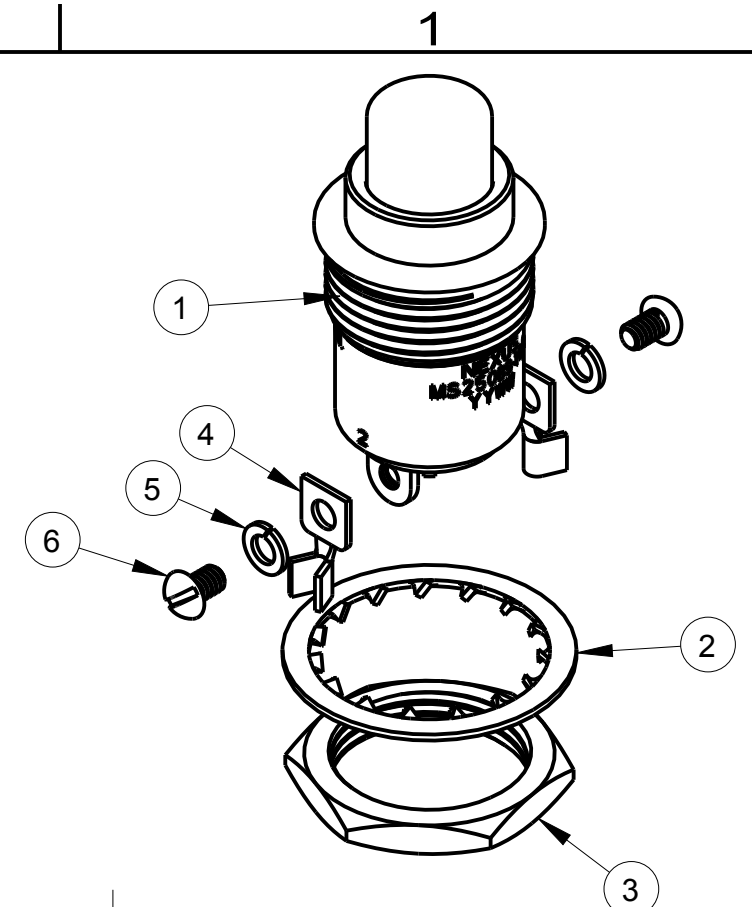

ITEM #	PART #	NX301GB1R-00 QTY	NX301GB1R-60 QTY	NX301GB1R-61 QTY	DESCRIPTION
1	NX301GB1R	1	1	1	SWITCH MOMENTARY RED BUTTON
2	SW-200-35	----	1	1	LOCK WASHER
3	SW-200-34	----	1	1	NUT
4	SW-200-23	----	----	2	TERMINAL LUG
5	SW-200-25	----	----	2	#2 LOCK WASHER
6	SW-200-72	----	----	2	SCREW

B NX301GB1R-XX

NOTES:
 1) DUSTPROOF "SERIES 30" MOMENTARY SWITCH
 CONTACT ARRANGEMENT: SPNO - SINGLE POLE, NORMALLY OPEN
 BUTTON #1, COLOR: RED
 ADAPTER TYPE: "G"
 2) "YYWW" IS THE DATE CODE

SPECIFICATIONS;
 AC RATING: 10 A @115VAC (RESISTIVE LOAD)
 5A @ 115VAC (INDUCTIVE LOAD)
 3A @115VAC (LAMP LOAD)
 DC RATING: 10A @ 28VDC (RESISTIVE LOAD)
 5A @ 28VDC (INDUCTIVE LOAD)
 3A @ 28VDC (LAMP LOAD)
 MECHANICAL LIFE: 500,000 CYCLES
 ACTION: MOMENTARY SNAP
 OPERATING FORCE: 3-5 LBS MOMENTARY
 WEIGHT: .05 LBS MAX
 CASE: ALUMINUM ALLOY 2011-T3, CLEAR ANODIZED
 IAW MIL-A-8525
 PLUNGER: GLASS FILLED NYLON
 BODY: DIALLY PHTHALATE IAW MIL-M-14
 TERMINALS: THREADED #2-56 NC-28

DWN.BY HR	DATE 4/17/16	MATERIAL	
CHECKED BY	DATE	FINISH	
APPR.BY	DATE	WEIGHT —	SCALE = 1.00 :1
UNLESS OTHERWISE SPECIFIED: DIMENSIONS ARE IN INCHES &/OR (mm)		NEXUS STAMFORD, CONN	
TOLERANCES: DECIMAL: .XX[X.X] .XXX[X.XX] ± .0X[0.X] ± .00X[0.0X]			
TITLE SWITCH SPNO MOMENTARY		DO NOT SCALE DWG.	SHEET 1 OF 1
FRACTION: X/X X/XX		SIZE B DWG. NO. NX301GB1R-XX	
ANGLES: .X ± .X°			