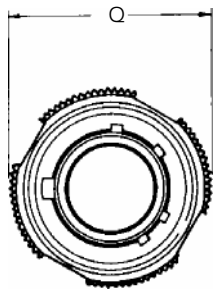

TV06R, CTV06, BS-C6176 D38999/26 JN1034C

Straight plug

- * TV06RW-... Olive Drab Aluminium
- * TVS06RF-... Electroless Nickel Aluminium
- * TVS06RB-... Marine Aluminium Bronze
- * TVS06RS-... Electroless Nickel Stainless Steel
- * TVS06RK-... Firewall Stainless Steel
- * CTV06RW-... Olive Drab Composite
- * CTVS06RF Electroless Nickel Composite
- * BS9520 G0003 C6176... BS Specification
- * D38999/26-... Mil Specification
- * JN1034C... Olive drab Aluminium

- * TVS06RB-... (W88) Marine Aluminium Bronze
- * CECC75-201-002A-... Marine Aluminium Bronze

* To complete order number, see "how to order" pages

Shell Size	MS Shell Size Code	C Dia Max	B Thread 0.1P.0.3L.TS.2B Code	Q Max	V Thread Metric
9	A	21.1	.6250	21.82	M12X1.6g
11	B	23.8	.7500	24.62	M15X1.6g
13	C	28.2	.8750	28.98	M18X1.6g
15	D	31.4	1.0000	32.16	M22X1.6g
17	E	36.5	1.1875	35.33	M25X1.6g
19	F	39.3	1.2500	38.10	M28X1.6g
21	G	42.5	1.3750	41.28	M31X1.6g
23	H	45.3	1.5000	44.45	M34X1.6g
25	J	48.4	1.6250	47.63	M37X1.6g