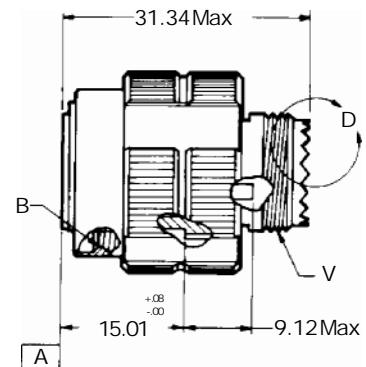

TV06R, CTV06, BS-C6176 D38999/26 JN1034C

Straight plug

- * TV06RW-... Olive Drab Aluminium
- * TVS06RF-... Electroless Nickel Aluminium
- * TVS06RB-... Marine Aluminium Bronze
- * TVS06RS-... Electroless Nickel Stainless Steel
- * TVS06RK-... Firewall Stainless Steel
- * CTV06RW-... Olive Drab Composite
- * CTVS06RF Electroless Nickel Composite
- * BS9520 G0003 C6176... BS Specification
- * D38999/26-... Mil Specification
- * JN1034C... Olive drab Aluminium

- * TVS06RB-... (W88) Marine Aluminium Bronze
- * CECC75-201-002A-... Marine Aluminium Bronze

* To complete order number, see "how to order" pages

Shell Size	MS Shell Size Code	C Dia Max	B Thread 0.1P.0.3L.TS.2B Code	Q Max	V Thread Metric
9	A	21.1	.6250	21.82	M12X1.6g
11	B	23.8	.7500	24.62	M15X1.6g
13	C	28.2	.8750	28.98	M18X1.6g
15	D	31.4	1.0000	32.16	M22X1.6g
17	E	36.5	1.1875	35.33	M25X1.6g
19	F	39.3	1.2500	38.10	M28X1.6g
21	G	42.5	1.3750	41.28	M31X1.6g
23	H	45.3	1.5000	44.45	M34X1.6g
25	J	48.4	1.6250	47.63	M37X1.6g