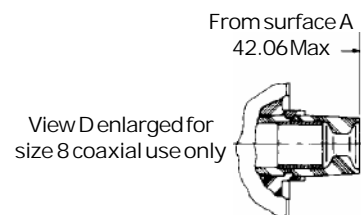

TV06R, CTV06, BS-C6176 D38999/26 JN1034C

Straight plug

- * TV06RW-... Olive Drab Aluminium
- * TVS06RF-... Electroless Nickel Aluminium
- * TVS06RB-... Marine Aluminium Bronze
- * TVS06RS-... Electroless Nickel Stainless Steel
- * TVS06RK-... Firewall Stainless Steel
- * CTV06RW-... Olive Drab Composite
- * CTVS06RF Electroless Nickel Composite
- * BS9520 G0003 C6176... BS Specification
- * D38999/26-... Mil Specification
- * JN1034C... Olive drab Aluminium

- * TVS06RB-... (W88) Marine Aluminium Bronze
- * CECC75-201-002A-... Marine Aluminium Bronze

* To complete order number, see "how to order" pages

Shell Size	MS Shell Size Code	C Dia Max	B Thread 0.1P.0.3L.TS.2B Code	Q Max	V Thread Metric
9	A	21.1	.6250	21.82	M12X1.6g
11	B	23.8	.7500	24.62	M15X1.6g
13	C	28.2	.8750	28.98	M18X1.6g
15	D	31.4	1.0000	32.16	M22X1.6g
17	E	36.5	1.1875	35.33	M25X1.6g
19	F	39.3	1.2500	38.10	M28X1.6g
21	G	42.5	1.3750	41.28	M31X1.6g
23	H	45.3	1.5000	44.45	M34X1.6g
25	J	48.4	1.6250	47.63	M37X1.6g