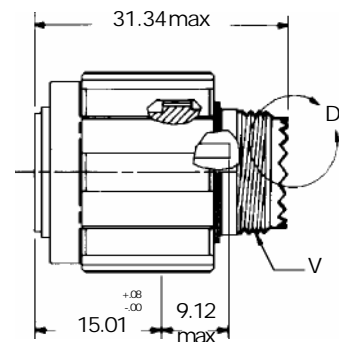

TV06R, CTV06, BS-C6176 D38999/26 JN1034C

Straight plug

- * TV06RW-... Olive Drab Aluminium
- * TVS06RF-... Electroless Nickel Aluminium
- * TVS06RB-... Marine Aluminium Bronze
- * TVS06RS-... Electroless Nickel Stainless Steel
- * TVS06RK-... Firewall Stainless Steel
- * CTV06RW-... Olive Drab Composite
- * CTVS06RF Electroless Nickel Composite
- * BS9520 G0003 C6176... BS Specification
- * D38999/26-... Mil Specification
- * JN1034C... Olive drab Aluminium

- * TVS06RB-... (W88) Marine Aluminium Bronze
- * CECC75-201-002A-... Marine Aluminium Bronze

* To complete order number, see "how to order" pages

Shell Size	MS Shell Size Code	C Dia Max	B Thread 0.1P.0.3L.TS.2B Code	Q Max	V Thread Metric
9	A	21.1	.6250	21.82	M12X1.6g
11	B	23.8	.7500	24.62	M15X1.6g
13	C	28.2	.8750	28.98	M18X1.6g
15	D	31.4	1.0000	32.16	M22X1.6g
17	E	36.5	1.1875	35.33	M25X1.6g
19	F	39.3	1.2500	38.10	M28X1.6g
21	G	42.5	1.3750	41.28	M31X1.6g
23	H	45.3	1.5000	44.45	M34X1.6g
25	J	48.4	1.6250	47.63	M37X1.6g

All dimensions for reference only

X-ON Electronics

Largest Supplier of Electrical and Electronic Components

Click to view similar products for [Standard Circular Connector](#) category:

Click to view products by [Amphenol](#) manufacturer: