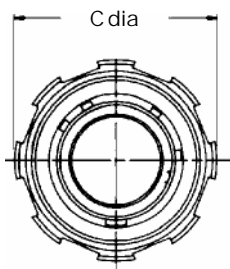

TV06R, CTV06, BS-C6176 D38999/26 JN1034C

Straight plug

- * TV06RW-... Olive Drab Aluminium
- * TVS06RF-... Electroless Nickel Aluminium
- * TVS06RB-... Marine Aluminium Bronze
- * TVS06RS-... Electroless Nickel Stainless Steel
- * TVS06RK-... Firewall Stainless Steel
- * CTV06RW-... Olive Drab Composite
- * CTVS06RF Electroless Nickel Composite
- * BS9520 G0003 C6176... BS Specification
- * D38999/26-... Mil Specification
- * JN1034C... Olive drab Aluminium

- * TVS06RB-... (W88) Marine Aluminium Bronze
- * CECC75-201-002A-... Marine Aluminium Bronze

* To complete order number, see "how to order" pages

Shell Size	MS Shell Size Code	C Dia Max	B Thread 0.1P.0.3L.TS.2B Code	Q Max	V Thread Metric
9	A	21.1	.6250	21.82	M12X1.6g
11	B	23.8	.7500	24.62	M15X1.6g
13	C	28.2	.8750	28.98	M18X1.6g
15	D	31.4	1.0000	32.16	M22X1.6g
17	E	36.5	1.1875	35.33	M25X1.6g
19	F	39.3	1.2500	38.10	M28X1.6g
21	G	42.5	1.3750	41.28	M31X1.6g
23	H	45.3	1.5000	44.45	M34X1.6g
25	J	48.4	1.6250	47.63	M37X1.6g