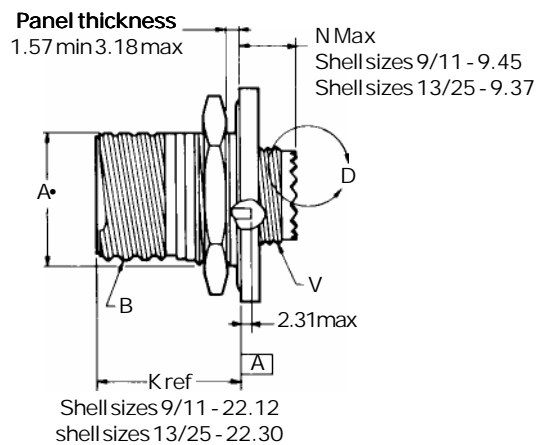

TV07R, CTV07R BS-C6177 D38999/24 JN1034B

Jam nut receptacle

- * TV07RW-... Olive drab Aluminium
- * TVS07RF-... Electroless Nickel Aluminium
- * TVS07RB-... Marine Aluminium Bronze
- * TVS07RS-... Electroless Nickel Stainless Steel
- * TVS07RK-... Firewall stainless Steel
- * CTV07RW-... Olive drab composite
- * CTVS07RF-... Electroless Nickel composite
- * BS9520G0003C6177-... BS approved
- * D38999/24-... Mil Spec Approved
- * JN1034B... Olive drab Aluminium
- * CECC 75-201-002-C-... Marine Aluminium Bronze

- * To complete order number see "how to order" pages
- D shaped panel cut-out dimensions

Shell size	MS shell size code	A* +.00 -.25	C max	H hex +.43 -.41	S ±.25	T* +.25 -.00	V thread metric	B Thread Class 2A 0.1P-0.3L-TS (Plated)
9	A	16.99	30.45	22.23	26.97	17.70	M12X1-6g	.6250
11	B	19.53	35.20	25.40	31.75	20.88	M15X1-6g	.7500
13	C	24.26	38.38	30.18	34.93	25.58	M18X1-6g	.8750
15	D	27.53	41.55	33.32	38.10	28.80	M22X1-6g	1.000
17	E	30.68	44.73	36.53	41.28	31.98	M25X1-6g	1.1875
19	F	33.86	49.50	39.67	46.02	35.15	M28X1-6g	1.2500
21	G	37.06	52.65	42.88	49.23	38.28	M31X1-6g	1.3750
23	H	40.01	55.85	46.02	52.37	41.50	M34X1-6g	1.500
25	J	43.41	59.00	50.80	55.58	44.68	M37X1-6g	1.6250