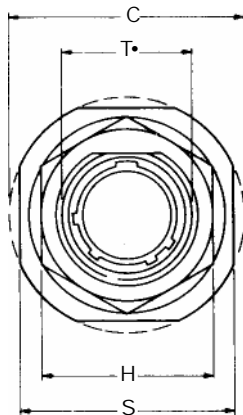

TV07R, CTV07R BS-C6177 D38999/24 JN1034B

Jam nut receptacle

- * TV07RW-... Olive drab Aluminium
- * TVS07RF-... Electroless Nickel Aluminium
- * TVS07RB-... Marine Aluminium Bronze
- * TVS07RS-... Electroless Nickel Stainless Steel
- * TVS07RK-... Firewall stainless Steel
- * CTV07RW-... Olive drab composite
- * CTVS07RF-... Electroless Nickel composite
- * BS9520G0003C6177-... BS approved
- * D38999/24-... Mil Spec Approved
- * JN1034B... Olive drab Aluminium
- * CECC 75-201-002-C-... Marine Aluminium Bronze

- * To complete order number see "how to order" pages
- D shaped panel cut-out dimensions

Shell size	MS shell size code	A* +.00 -.25	C max	H hex +.43 -.41	S ±.25	T* +.25 -.00	V thread metric	B Thread Class 2A 0.1P-0.3L-TS (Plated)
9	A	16.99	30.45	22.23	26.97	17.70	M12X1-6g	.6250
11	B	19.53	35.20	25.40	31.75	20.88	M15X1-6g	.7500
13	C	24.26	38.38	30.18	34.93	25.58	M18X1-6g	.8750
15	D	27.53	41.55	33.32	38.10	28.80	M22X1-6g	1.000
17	E	30.68	44.73	36.53	41.28	31.98	M25X1-6g	1.1875
19	F	33.86	49.50	39.67	46.02	35.15	M28X1-6g	1.2500
21	G	37.06	52.65	42.88	49.23	38.28	M31X1-6g	1.3750
23	H	40.01	55.85	46.02	52.37	41.50	M34X1-6g	1.500
25	J	43.41	59.00	50.80	55.58	44.68	M37X1-6g	1.6250