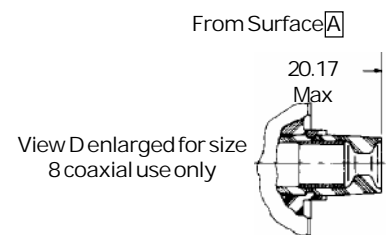

TV07R, CTV07R BS-C6177 D38999/24 JN1034B

Jam nut receptacle

- * TV07RW-... Olive drab Aluminium
- * TVS07RF-... Electroless Nickel Aluminium
- * TVS07RB-... Marine Aluminium Bronze
- * TVS07RS-... Electroless Nickel Stainless Steel
- * TVS07RK-... Firewall stainless Steel
- * CTV07RW-... Olive drab composite
- * CTVS07RF-... Electroless Nickel composite
- * BS9520G0003C6177-... BS approved
- * D38999/24-... Mil Spec Approved
- * JN1034B... Olive drab Aluminium
- * CECC 75-201-002-C-... Marine Aluminium Bronze

- * To complete order number see "how to order" pages
- D shaped panel cut-out dimensions

Shell size	MS shell size code	A* +.00 -.25	C max	H hex +.43 -.41	S ±.25	T* +.25 -.00	V thread metric	B Thread Class 2A 0.1P-0.3L-TS (Plated)
9	A	16.99	30.45	22.23	26.97	17.70	M12X1-6g	.6250
11	B	19.53	35.20	25.40	31.75	20.88	M15X1-6g	.7500
13	C	24.26	38.38	30.18	34.93	25.58	M18X1-6g	.8750
15	D	27.53	41.55	33.32	38.10	28.80	M22X1-6g	1.000
17	E	30.68	44.73	36.53	41.28	31.98	M25X1-6g	1.1875
19	F	33.86	49.50	39.67	46.02	35.15	M28X1-6g	1.2500
21	G	37.06	52.65	42.88	49.23	38.28	M31X1-6g	1.3750
23	H	40.01	55.85	46.02	52.37	41.50	M34X1-6g	1.500
25	J	43.41	59.00	50.80	55.58	44.68	M37X1-6g	1.6250