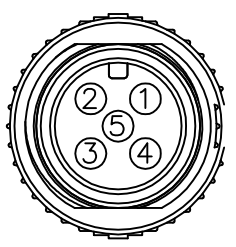

XX:01~99Meters  
 01:01Meter  
 02:02Meters  
 :  
 99:99Meters  
 Cable Length(L):01~99Meters

- Note:
- \* @D Important Dimension.
  - \* Waterproof Rate: IP68
  - \* Connector: PU ,Black
  - \* Pin: Copper Alloy, Gold Plated
  - \* Cable: (24#\*1P+A)+(22#\*1P+A)+Drain+AL. Mylar+Braid, PVC UV Cable OD=7.1mm, Gray
  - \* Cable Length Tolerance: 01M:±40mm  
02M~05M:±60mm  
06M~10M:±100mm  
11M~30M:±200mm  
31M~99M:±500mm