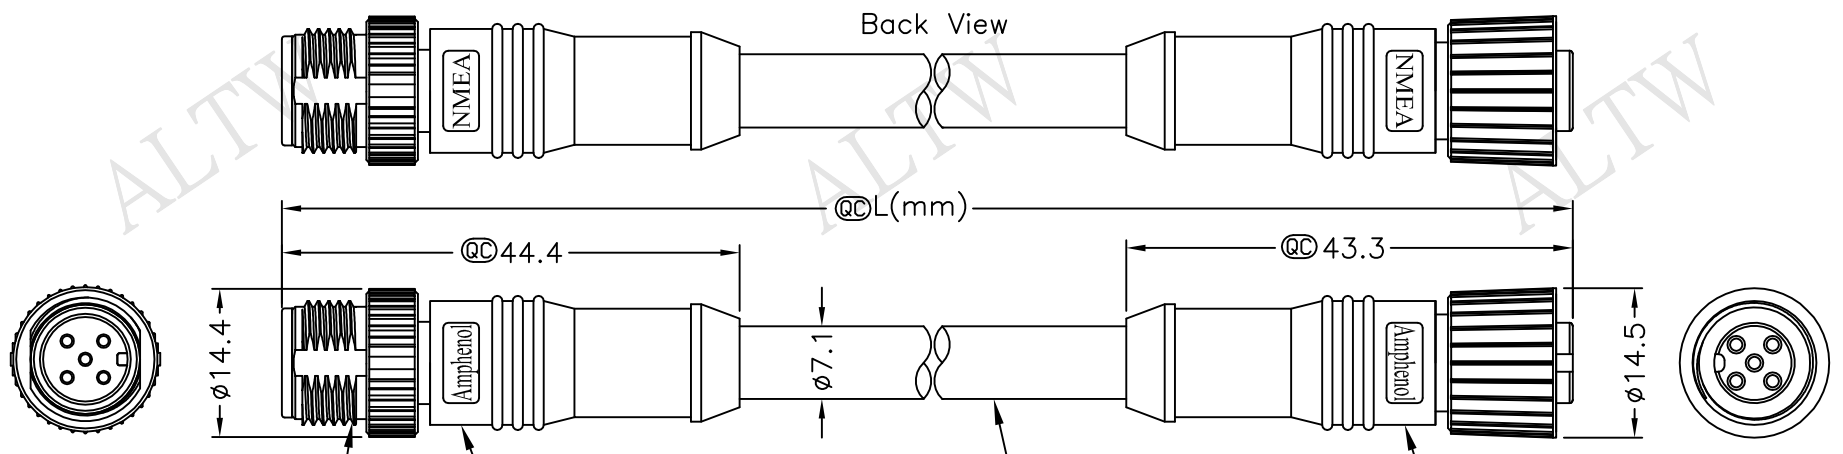

REV.	ECN NO.	DATE	SIGN	DESCRIPTION
A	Initial Release	2009/07/09	Doreen	Change REV.01 to REV.A
B	LEN15C0334~37	2015/12/09	Ruru	Change Logo LTW To Amphenol
C	LEN1640003~06	2016/03/24	Ruru	Modify Cable Color

THIS DOCUMENT IS SUBJECT TO CHANGE WITHOUT NOTICE. IT IS CONFIDENTIAL AND A PROPERTY OF Amphenol LTW. DISCLOSURE TO THIRD PARTY HAS TO BE AUTHORIZED BY Amphenol LTW.

Conn.1 M12*1.0
Conn.2
① UMC-05BMMM-SL8000 Color: Black
② UMC-05BFFM-SL8000 Color: Black
③ Cable
UMC-000505-0MF-CSAXX

XX:01~99Meters
01:01Meter
02:02Meters
:
99:99Meters
Cable Length(L):01~99Meters