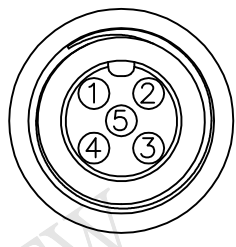

THIS DOCUMENT IS SUBJECT TO CHANGE WITHOUT NOTICE. IT IS CONFIDENTIAL AND A PROPERTY OF Amphenol LTW. DISCLOSURE TO THIRD PARTY HAS TO BE AUTHORIZED BY Amphenol LTW.

Conn.1 M12\*1.0  
 Conn.2  
 ① UMC-05BMMM-SL8000 Color: Black  
 ② UMC-05BFFM-SL8000 Color: Black  
 ③ Cable  
 UMC-000505-0MF-CSAXX

XX:01~99Meters  
 01:01Meter  
 02:02Meters  
 :  
 99:99Meters  
 Cable Length(L):01~99Meters

- Note:
- \* @D Important Dimension.
  - \* Waterproof Rate: IP68
  - \* Connector: PU ,Black
  - \* Pin: Copper Alloy, Gold Plated
  - \* Cable: (24#\*1P+A)+(22#\*1P+A)+Drain+AL. Mylar+Braid, PVC UV Cable OD=7.1mm, Gray
  - \* Cable Length Tolerance: 01M:±40mm  
02M~05M:±60mm  
06M~10M:±100mm  
11M~30M:±200mm  
31M~99M:±500mm

Conn.1 Pin Assignments Front View

Conn.2 Pin Assignments Front View

1	Drain (22AWG)	1	Twist
2	Red 紅 (22AWG)	2	
3	Black 黑 (22AWG)	3	Twist
4	White 白 (24AWG)	4	
5	Blue 藍 (24AWG)	5	
Conn.1	Wire Color	Conn.2	
Pin Out			

UNIT:mm	
TOLERANCE	
±0.5 mm	

TITLE		M12P Conn NMEA	
I Adapt Screw MF Conn MF Pin			
SCALE	Free	SHEET	1 OF 1
REV.	C	SIZE	A4
@C :Inspection Item			

**Amphenol LTW**  
 安費諾亮泰企業股份有限公司

ITEM NO	
DWG NO	UMC-000505-0MF-CSAXX
CUSTOMER	ALTW