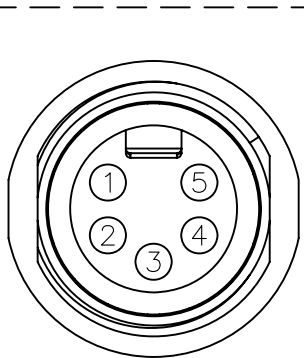

UMN-05AMMM-SL8000 (1)
Color: Black

Pin Assignments
Front View

Blue 藍	5
White 白	4
Black 黑	3
Red 紅	2
Drain	1
Wire Color	Conn
Pin Out	

UMN-05AFFM-SL8CXX

XX:01~99Meters
01:01Meter
02:02Meters
 :
 :
99:99Meters

Cable Length(L):01~99Meters

- Note:
- * @@Important Dimension.
 - * Waterproof Rate: IP68
 - * Connector: Black, PU
 - * Nut: ZN-ZDC-3, Nickel Plated
 - * Male Pin: Copper Alloy,Gold Plated
 - * Cable: (18#+1P+AC)+(15#+1P+AC)
+Drain+AL.Mylar+Braid OD=12.2mm
 - * Cable Length Tolerance: 01M:±40mm
02M~05M:±60mm
06M~10M:±100mm
11M~30M:±200mm
31M~99M:±500mm

UNIT:mm		TITLE	NMEA Mini M Conn M Pin For Cable		ITEM NO	DRAWN BY	DATE
TOLERANCE	±0.5 mm	SCALE	Free	SHEET 1 OF 1	DWG NO	CHECKED BY	DATE
		REV.	A	SIZE A4	UMN-05AMMM-SL8CXX	APPROVED BY	DATE
				@C :Inspection Item	CUSTOMER	Yitung	2009/04/27
					ALTW		