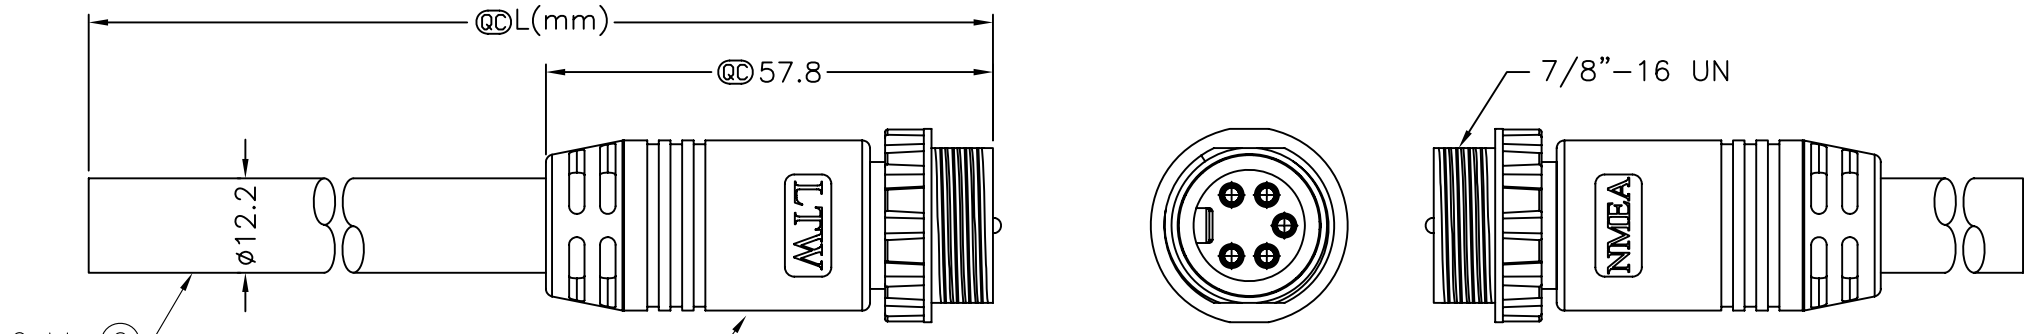

UMN-05AMMM-SL8000 (1)
Color: Black

Pin Assignments
Front View

Blue 藍	5
White 白	4
Black 黑	3
Red 紅	2
Drain	1
Wire Color	Conn
Pin Out	

UMN-05AFFM-SL8CXX

XX:01~99Meters
01:01Meter
02:02Meters
 :
 :
99:99Meters

Cable Length(L):01~99Meters

- Note:
- * @@Important Dimension.
 - * Waterproof Rate: IP68
 - * Connector: Black, PU
 - * Nut: ZN-ZDC-3, Nickel Plated
 - * Male Pin: Copper Alloy,Gold Plated
 - * Cable: (18#+1P+AC)+(15#+1P+AC)
+Drain+AL.Mylar+Braid OD=12.2mm
 - * Cable Length Tolerance: 01M:±40mm
02M~05M:±60mm
06M~10M:±100mm
11M~30M:±200mm
31M~99M:±500mm

UNIT:mm		TITLE	NMEA Mini M Conn M Pin For Cable		ITEM NO	DRAWN BY	DATE
TOLERANCE	±0.5 mm	SCALE	Free	SHEET 1 OF 1	DWG NO	CHECKED BY	DATE
		REV.	A	SIZE A4	UMN-05AMMM-SL8CXX	APPROVED BY	DATE
				@C :Inspection Item	CUSTOMER	Yitung	2009/04/27
					ALTW		