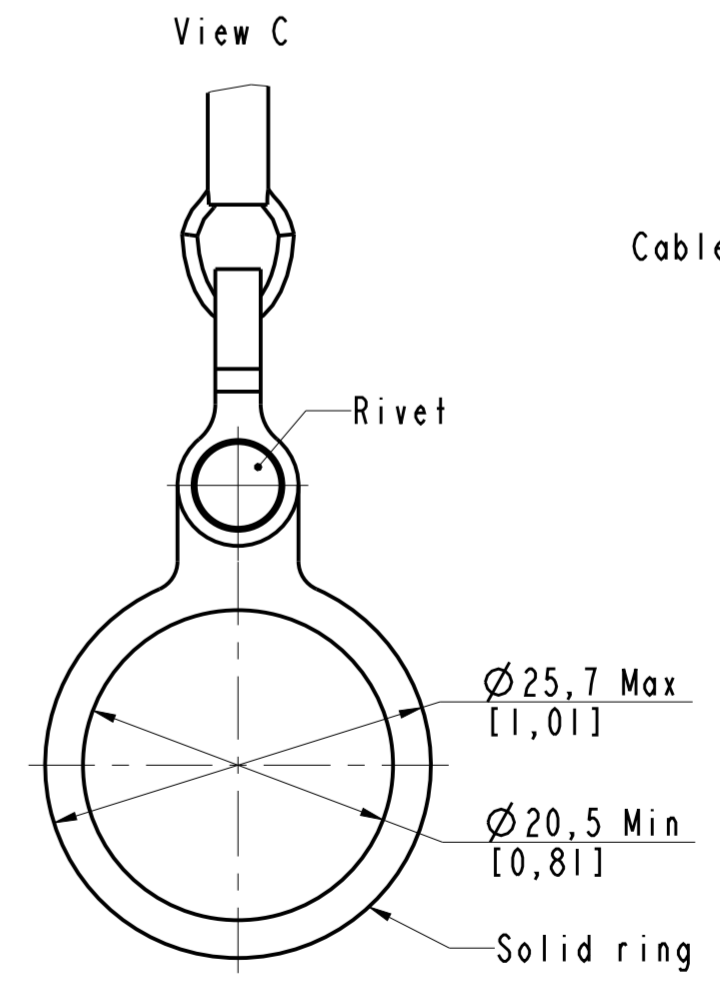

USB3CF TVC 2 X

USB3CF TVC 7 X

USB3CF TVC 7 X F057

USB3CF TVC 6 X

Commercial designation:
USB3CF TVC X X FXXX

- Blank: Standard caps.
- F057: Protective cap for reduced flange connectors (F058, F059, F311, F312).
- Finish:
- N: Nickel
- G: Olive drab cadmium
- ZN: Black zinc nickel
- BZ: Marine Bronze
- S: Stainless steel passivation
- Connector type:
- 2: Square flange receptacle
- 7: Jam nut receptacle
- 6: Plug

Note:
① All attachments (Rivet, Chain, End links & Solid ring) are stainless steel passivated

USB3CF TV Protective caps with Nylon cord		DRAWN BY: S Kekan		UPDATED BY: -		LAST APPROVED BY: M Peters	
ALL DIMENSIONS ARE IN MM	AMPHENOL SOCAPEX			ORIGINAL DRAWING DATE: 25/01/23	CONFIGURATION DATA ARE AVAILABLE IN PDM		
	SCALE: 2	B.P. 29 74311 THYEZ CEDEX			REV: A	PAGE: 1/1	
191-PLC-1208-00							