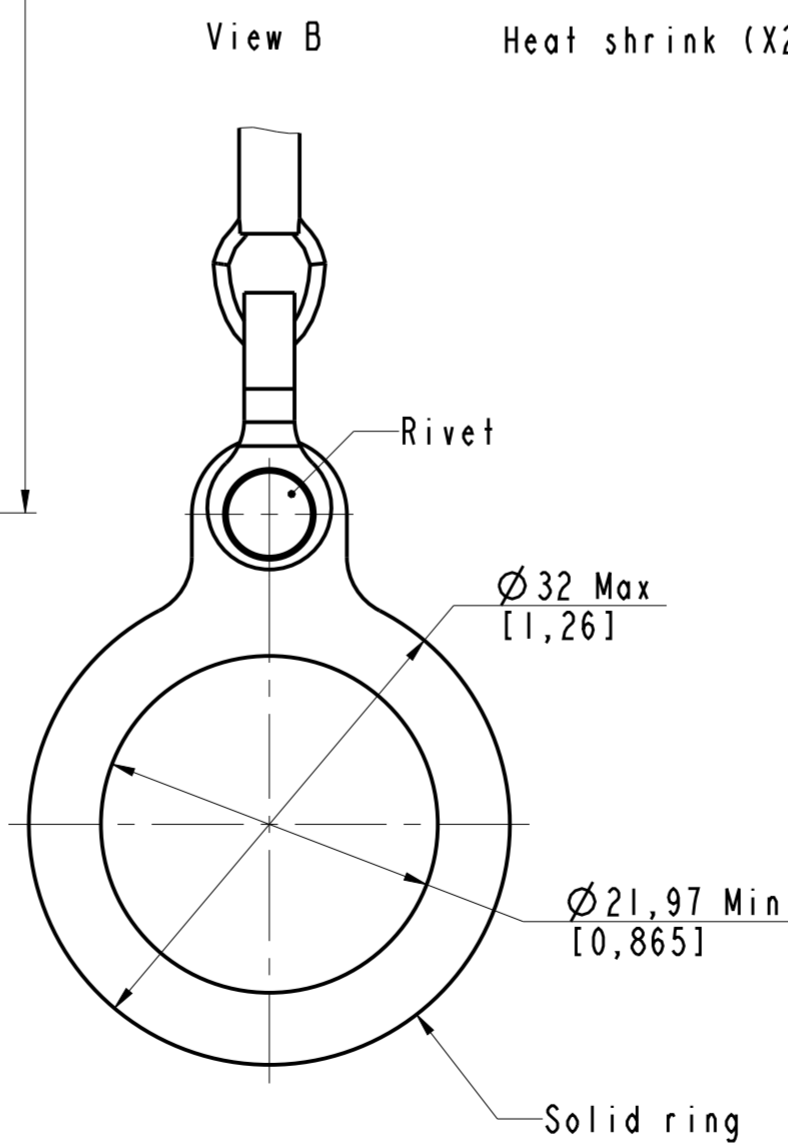

USB3CF TVC 2 X

USB3CF TVC 7 X

USB3CF TVC 7 X F057

USB3CF TVC 6 X

Commercial designation:
USB3CF TVC X X FXXX

- Blank: Standard caps.
- F057: Protective cap for reduced flange connectors (F058, F059, F311, F312).
- Finish:
- N: Nickel
- G: Olive drab cadmium
- ZN: Black zinc nickel
- BZ: Marine Bronze
- S: Stainless steel passivation
- Connector type:
- 2: Square flange receptacle
- 7: Jam nut receptacle
- 6: Plug

Note:
① All attachments (Rivet, Chain, End links & Solid ring) are stainless steel passivated

USB3CF TV Protective caps with Nylon cord		DRAWN BY: S Kekan		UPDATED BY: -		LAST APPROVED BY: M Peters	
ALL DIMENSIONS ARE IN MM	AMPHENOL SOCAPEX			ORIGINAL DRAWING DATE: 25/01/23	CONFIGURATION DATA ARE AVAILABLE IN PDM		
	SCALE: 2	B.P. 29 74311 THYEZ CEDEX			REV: A	PAGE: 1/1	
191-PLC-1208-00							