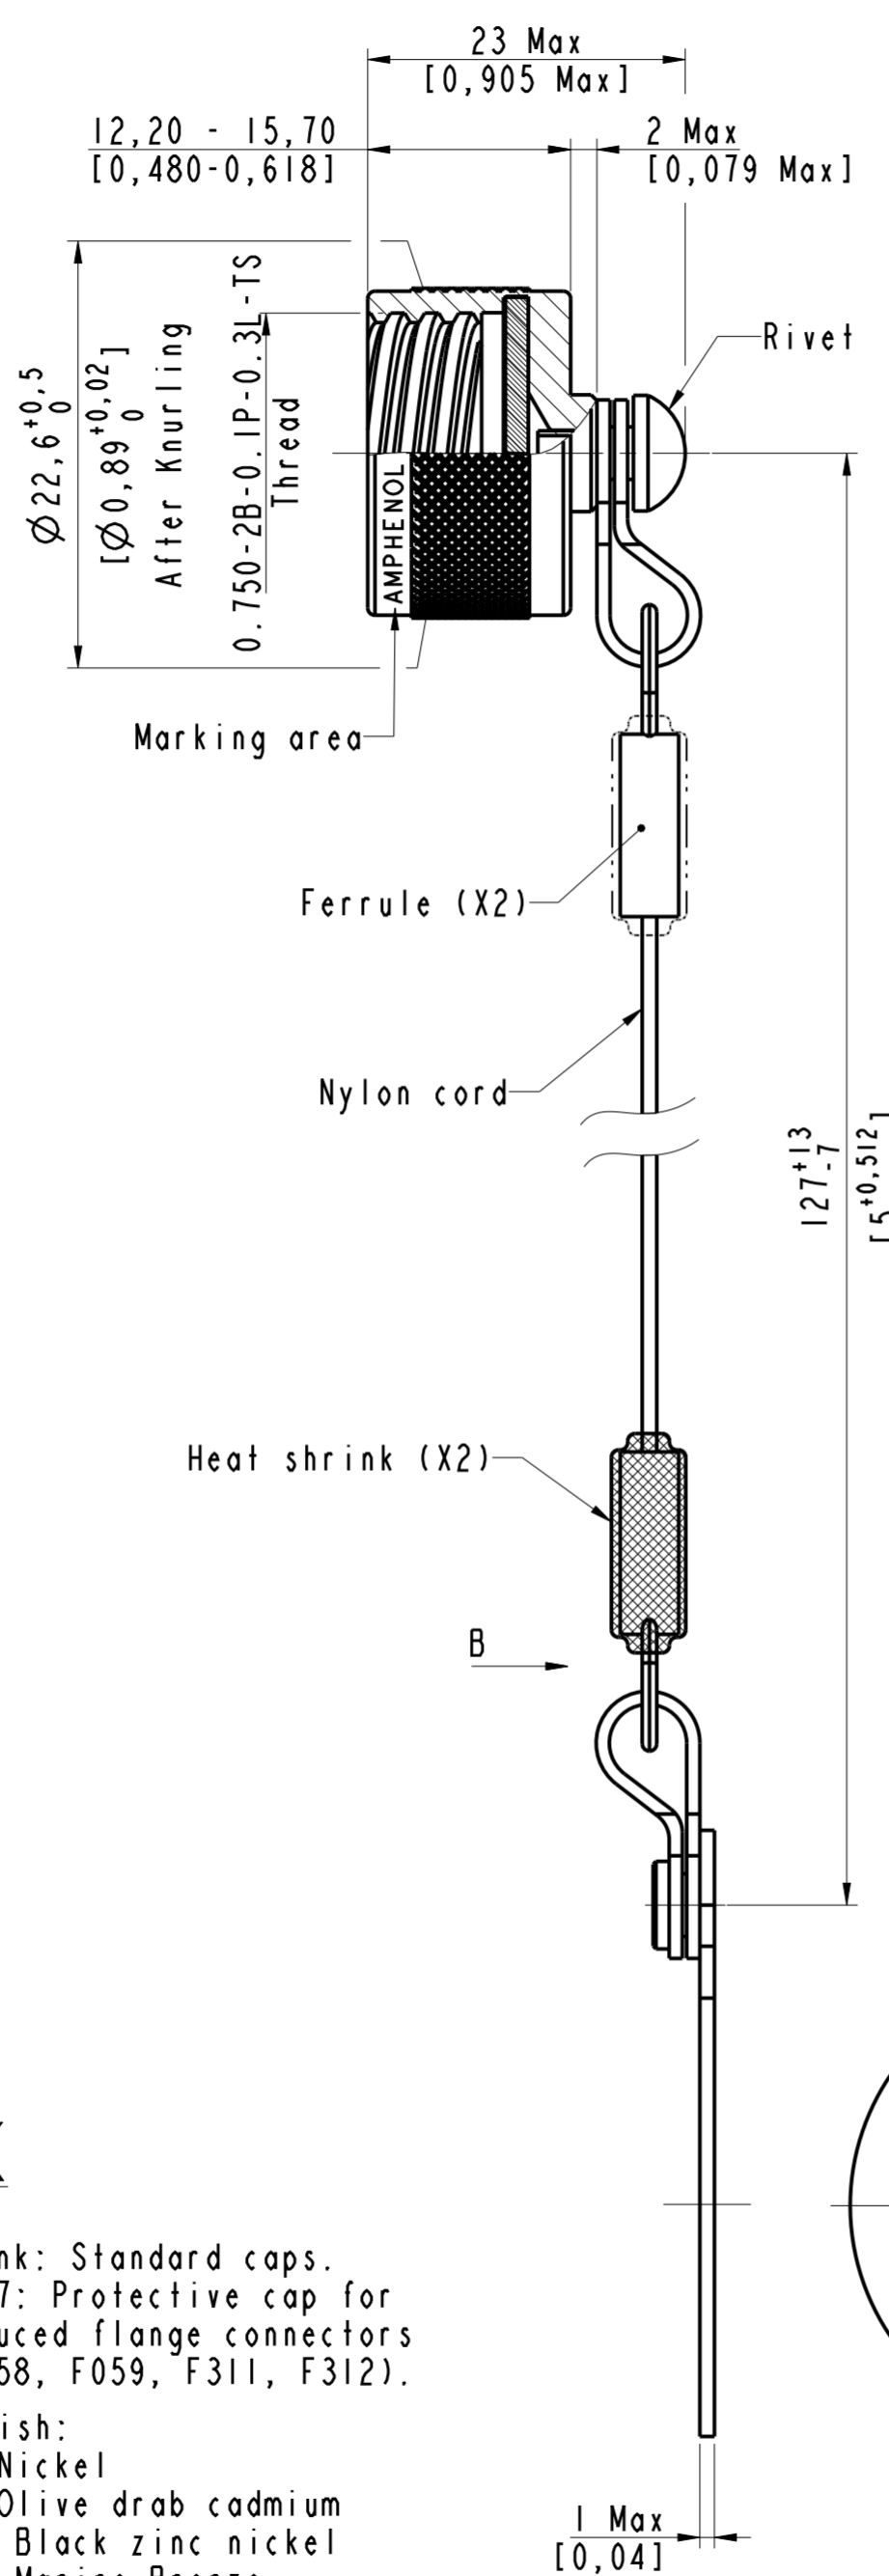

USB3CF TVC 2 X

USB3CF TVC 7 X

USB3CF TVC 7 X F057

USB3CF TVC 6 X

Commercial designation:
USB3CF TVC X X FXXX

- Blank: Standard caps.
- F057: Protective cap for reduced flange connectors (F058, F059, F311, F312).
- Finish:
- N: Nickel
- G: Olive drab cadmium
- ZN: Black zinc nickel
- BZ: Marine Bronze
- S: Stainless steel passivation
- Connector type:
- 2: Square flange receptacle
- 7: Jam nut receptacle
- 6: Plug

Note:
① All attachments (Rivet, Chain, End links & Solid ring) are stainless steel passivated

USB3CF TV Protective caps with Nylon cord		DRAWN BY: S Kekan		UPDATED BY: -		LAST APPROVED BY: M Peters	
ALL DIMENSIONS ARE IN MM	AMPHENOL SOCAPEX			ORIGINAL DRAWING DATE: 25/01/23	CONFIGURATION DATA ARE AVAILABLE IN PDM		
	SCALE: 2	B.P. 29 74311 THYEZ CEDEX			REV: A	PAGE: 1/1	
191-PLC-1208-00							