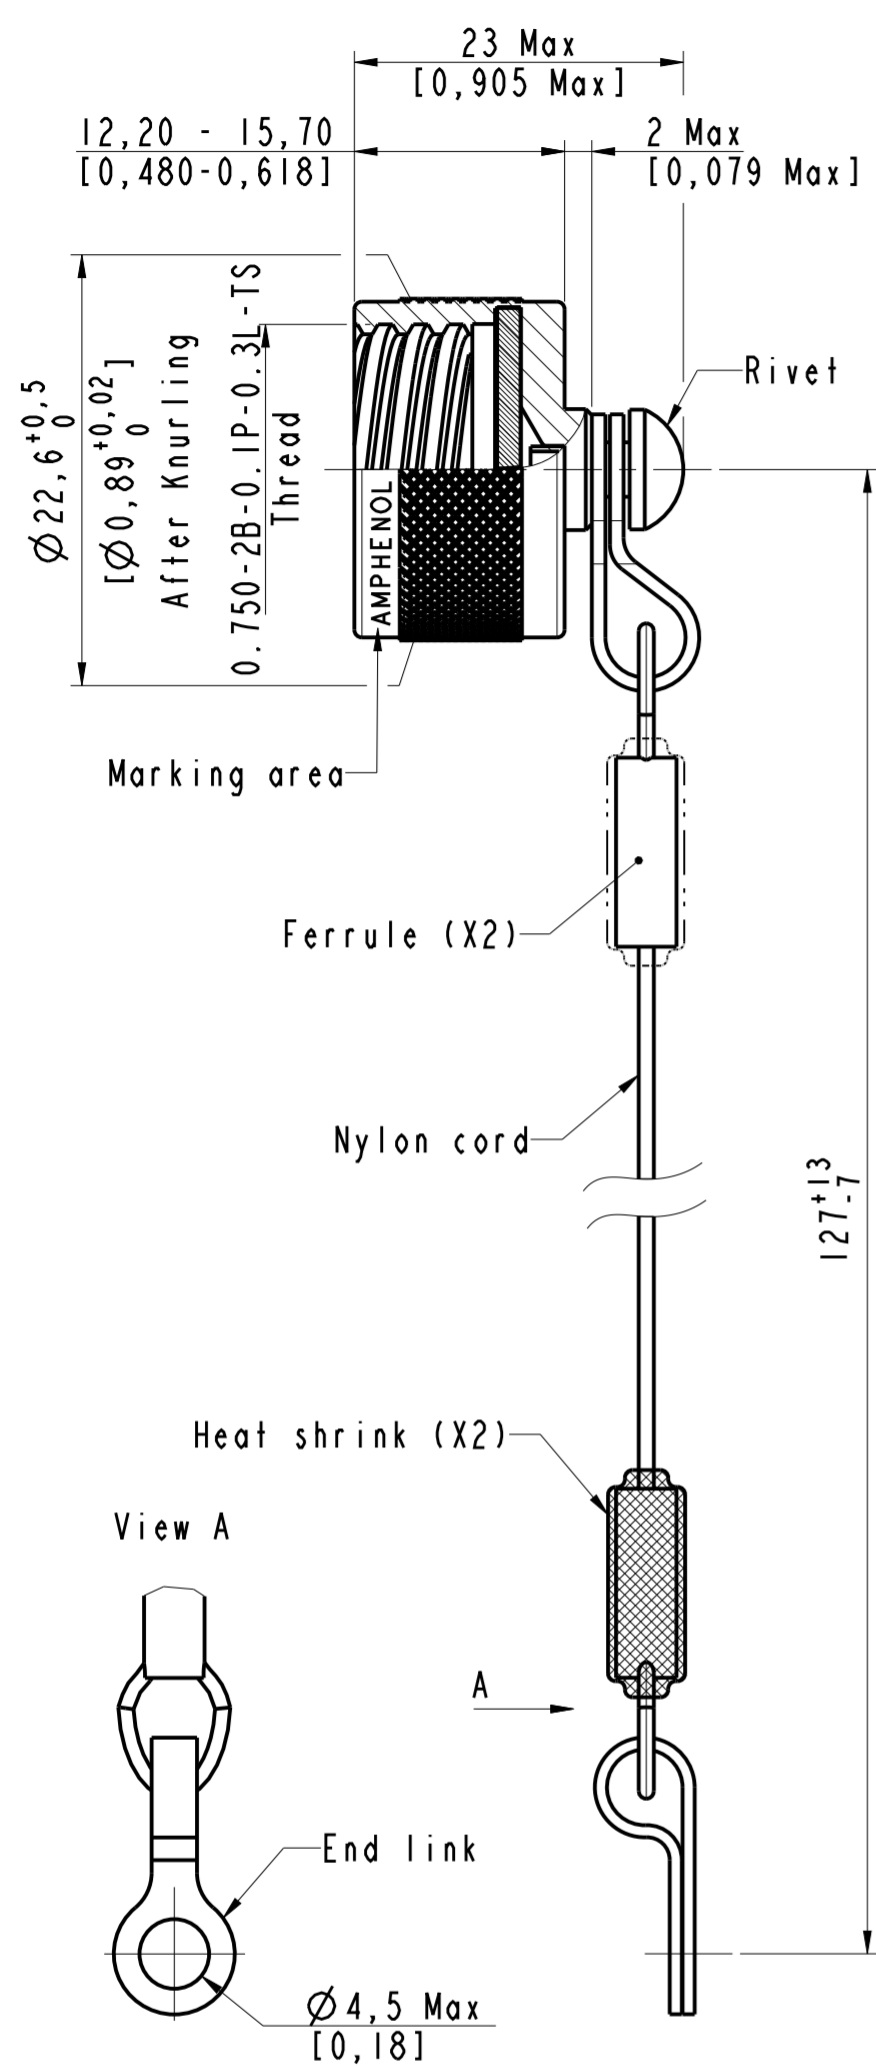

USB3CF TVC 2 X

USB3CF TVC 7 X

USB3CF TVC 7 X F057

USB3CF TVC 6 X

Commercial designation:
USB3CF TVC X X FXXX

- Blank: Standard caps.
- F057: Protective cap for reduced flange connectors (F058, F059, F311, F312).
- Finish:
- N: Nickel
- G: Olive drab cadmium
- ZN: Black zinc nickel
- BZ: Marine Bronze
- S: Stainless steel passivation
- Connector type:
- 2: Square flange receptacle
- 7: Jam nut receptacle
- 6: Plug

Note:
① All attachments (Rivet, Chain, End links & Solid ring) are stainless steel passivated

USB3CF TV Protective caps with Nylon cord		DRAWN BY: S Kekan		UPDATED BY: -		LAST APPROVED BY: M Peters	
ALL DIMENSIONS ARE IN MM	AMPHENOL SOCAPEX			ORIGINAL DRAWING DATE: 25/01/23	CONFIGURATION DATA ARE AVAILABLE IN PDM		
	SCALE: 2	B.P. 29 74311 THYEZ CEDEX			REV: A	PAGE: 1/1	
191-PLC-1208-00							