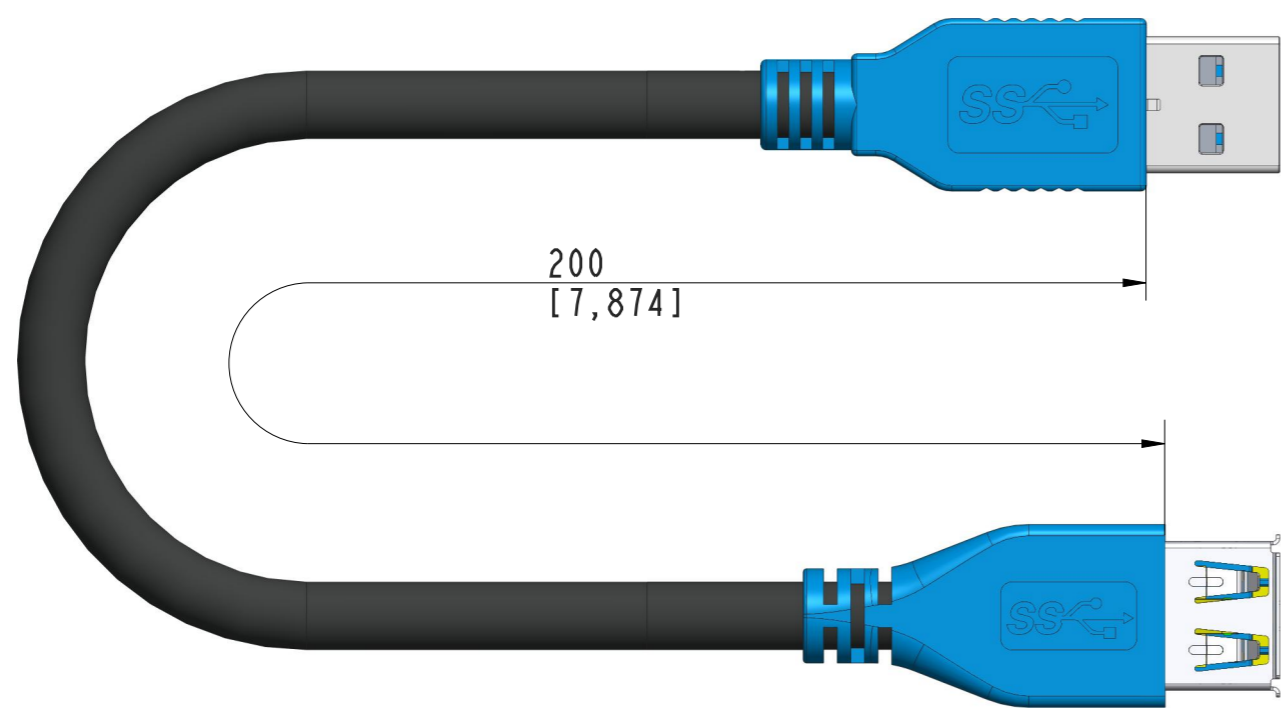

DANS LE BUT CONSTANT D'AMELIORER SES PRODUITS, Amphenol Socapex SE RESERVE LE DROIT D'EN MODIFIER TOUTE COTE OU CARACTERISTIQUE.
IMP 036 A

USB3F KEY XXX X
See table

Designation		
	XXX	X
	Capacity (Gb)	Plating
USB3F KEY	16	B = Black painting (RoHS) N = Nickel (RoHS) G = Olive drab cadmium (Not RoHS)
	32	
	64	
	128	
	256	

Notes:

- Reinforced USB3 memory keys.
- Key USB3 SANDISK Ultra Fit.
- Operating temperature range 0°C to 35°C (32°F to 95°F)
- Storage temperature range -10°C to 70°C (14°F to 158°F)
- No obsolescence management - End of life (EOL).
- Delivered with USB3 cordset

Dimensions in mm / [inch]

MODIFICATIONS	A	Plan original	ECHELLE	Amphenol Socapex	DESSIN: M RINSANT le 08/01/20
			1,5		TECHNIQUE: N MEURICE le 08/01/20
				BP 29 - 74311 THYEZ CEDEX	A
					191-PLC-944-00 1/1