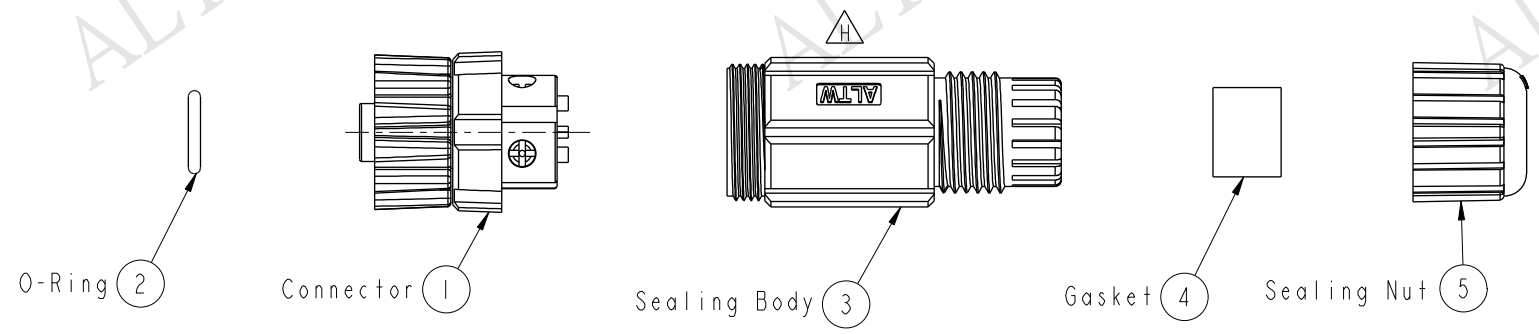

THIS DOCUMENT IS SUBJECT TO CHANGE WITHOUT NOTICE. IT IS CONFIDENTIAL AND A PROPERTY OF Amphenol LTW. DISCLOSURE TO THIRD PARTY HAS TO BE AUTHORIZED BY Amphenol LTW.

REV.	ECN NO.	DATE	SIGN	DESCRIPTION
F	LE31190025	2011/06/23	Tao-Cheng	Change Connector Material
G	LEN1350083	2013/04/29	Ruru	Modify Seals Cable OD
H	LEN15A0030	2015/09/21	Ruru	Change Logo

ALTW
 CONFIDENTIAL
 2015-09-21
 R&D DEPT.

- Note:**
- * **(C)** Important Dimensions.
 - * Waterproof Rate: IP67
 - * Connector: M-PPE 540Z, Black
 - * Pin: Copper Alloy, Gold Plated
 - * O-Ring 1: Viton, Green
 - * O-Ring 2: EPDM, Black
 - * Holder: Nylon+GF, Black
 - * Clamp Ring: Nylon 66, Black
 - * Gasket: EPDM, Black
 - * Sealing Nut: Nylon 66, Black
 - * Nut: Nylon+GF, Black
 - * **(G)** Seals For Cable OD: $\varnothing 4.5\text{mm} \sim \varnothing 6.5\text{mm}$
 - * Temperature Range: $-40^{\circ}\text{C} \sim +85^{\circ}\text{C}$

UNIT:mm		
TOLERANCE	.X	± 0.25
	.XX	± 0.1
	.XXX	± 0.05
ANGLES		$\pm 1^{\circ}$

TITLE M12 Screw In Female Conn A-Coded			
SCALE 1:1	SIZE A4	SHEET 1 OF 1	
REV. H	WC-REV. B.2	(C) : Inspection item	

Amphenol LTW
 安費諾亮泰企業股份有限公司