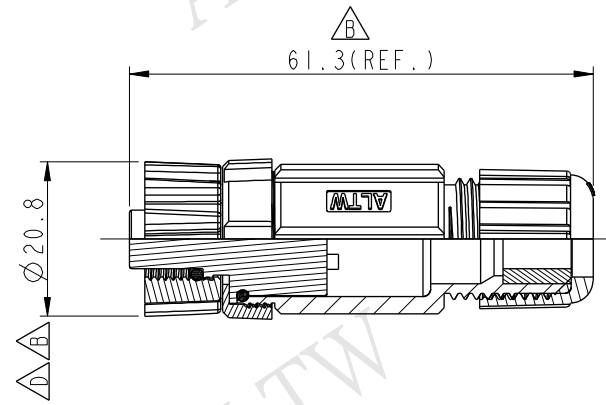

THIS DOCUMENT IS SUBJECT TO CHANGE WITHOUT NOTICE. IT IS CONFIDENTIAL AND A PROPERTY OF Amphenol LTW. DISCLOSURE TO THIRD PARTY HAS TO BE AUTHORIZED BY Amphenol LTW.

REV.	ECN NO.	DATE	SIGN	DESCRIPTION
F	LE31190025	2011/06/23	Tao-Cheng	Change Connector Material
G	LEN1350083	2013/04/29	Ruru	Modify Seals Cable OD
H	LEN15A0030	2015/09/21	Ruru	Change Logo

ALTW
 CONFIDENTIAL
 2015-09-21
 R&D DEPT.

- Note:**
- * **(C)** Important Dimensions.
 - * Waterproof Rate: IP67
 - * Connector: M-PPE 540Z, Black
 - * Pin: Copper Alloy, Gold Plated
 - * O-Ring 1: Viton, Green
 - * O-Ring 2: EPDM, Black
 - * Holder: Nylon+GF, Black
 - * Clamp Ring: Nylon 66, Black
 - * Gasket: EPDM, Black
 - * Sealing Nut: Nylon 66, Black
 - * Nut: Nylon+GF, Black
 - * **(G)** Seals For Cable OD: $\varnothing 4.5\text{mm} \sim \varnothing 6.5\text{mm}$
 - * Temperature Range: $-40^{\circ}\text{C} \sim +85^{\circ}\text{C}$

UNIT:mm		
TOLERANCE	.X	± 0.25
	.XX	± 0.1
	.XXX	± 0.05
ANGLES		$\pm 1^{\circ}$

TITLE M12 Screw In Female Conn A-Coded			
SCALE 1:1	SIZE A4	SHEET 1 OF 1	
REV. H	WC-REV. B.2	(C) : Inspection item	

Amphenol LTW
 安費諾亮泰企業股份有限公司

ITEM NO. 12P-04BFFB-SL7001	DRAWN BY Ruru	DATE 2015-09-21
DWG NO. 12P-04BFFB-SL7001	CHECKED BY Rita	DATE 2015-09-21
CUSTOMER ALTW	APPROVED BY Lion	DATE 2015-09-21

X-ON Electronics

Largest Supplier of Electrical and Electronic Components