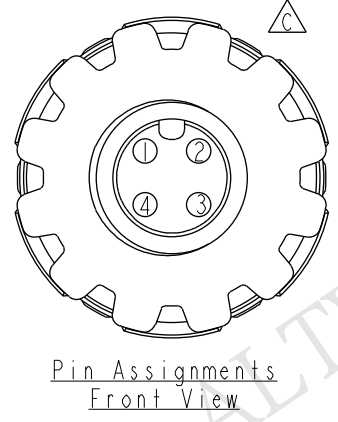

ALTW
 CONFIDENTIAL
 2015-09-21
 R&D DEPT.

- Note:**
- * **(C)** Important Dimensions.
 - * Waterproof Rate: IP67
 - * Connector: M-PPE 540Z, Black
 - * Pin: Copper Alloy, Gold Plated
 - * O-Ring 1: Viton, Green
 - * O-Ring 2: EPDM, Black
 - * Holder: Nylon+GF, Black
 - * Clamp Ring: Nylon 66, Black
 - * Gasket: EPDM, Black
 - * Sealing Nut: Nylon 66, Black
 - * Nut: Nylon+GF, Black
 - * **(G)** Seals For Cable OD: $\varnothing 4.5\text{mm} \sim \varnothing 6.5\text{mm}$
 - * Temperature Range: $-40^{\circ}\text{C} \sim +85^{\circ}\text{C}$

UNIT:mm		
TOLERANCE	.X	± 0.25
	.XX	± 0.1
	.XXX	± 0.05
ANGLES		$\pm 1^{\circ}$

TITLE M12 Screw In Female Conn A-Coded			
SCALE 1:1	SIZE A4	SHEET 1 OF 1	
REV. H	WC-REV. B.2	(C) : Inspection item	

Amphenol LTW
 安費諾亮泰企業股份有限公司