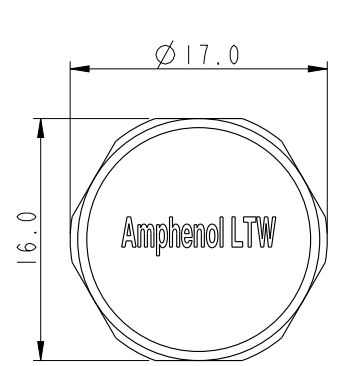

THIS DOCUMENT IS SUBJECT TO CHANGE WITHOUT NOTICE. IT IS CONFIDENTIAL AND A PROPERTY OF Amphenol LTW. DISCLOSURE TO THIRD PARTY HAS TO BE AUTHORIZED BY Amphenol LTW.

REV.	ECN NO.	DATE	SIGN	DESCRIPTION
C	C190112	2019/01/15	JC CHEN	Drawings Change
D	C190542	2019/04/09	Huaiyu	Remove PRT_CSYS_DEF
E	C210614	2021/04/26	Xiaofeng	$\triangle$E X3

成品料號 (Product no.)	透氣量 ml/min@70mbar	主體顏色 (Body Colour)	O-Ring Color	疏油性 (Oleophobic)	Waterproof Rate
VENT-PSINCR-N8001	>1000	White(Translucent)	Blue	N	IP68/IP69K
VENT-PSINCR-08001	>550	White(Translucent)	Black	Y	IP68/IP69K
VENT-PSINCR-08002	>1000	White(Translucent)	Green	Y	IP68/IP69K
VENT-PSINCR-N8002	>3000	White(Translucent)	Red	N	IP68/IP69K

UNIT: mm			TITLE M12*1.5 VENT
TOLERANCE .X ±0.25 .XX ±0.1 .XXX ±0.05 ANGLES ±1°	SCALE 2:1	SIZE A4	SHEET 1 OF 2
REV. E	WC-REV. A.7	$\odot$: Inspection item	

Amphenol LTW
安費諾亮泰企業股份有限公司

ITEM NO	DRAWN BY Huaiyu	DATE 2019-04-09
DWG NO VENT-PSINCR-XXXXX	CHECKED BY Feng-li	DATE 2019-04-09
CUSTOMER ALTW	APPROVED BY Jerry	DATE 2019-04-09