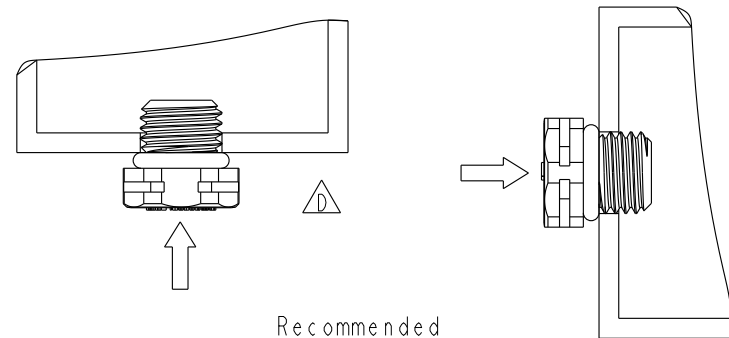

Screw Nut: Optional part
 No.: APTP-ABKPA012-001
 螺母作為選配件

Through-hole

Recommended Panel Cut-Out
 建議開孔尺寸

Threaded-hole

Recommended Panel Cut-Out
 建議開孔尺寸

Recommended
 installation orientation
 建議安裝朝向

Note:

- * \varnothing Important Dimension.
- * Cap: PC+ABS, 94V-0, UV Resistance
- * Membrane: ePTFE
- * Body: PC+ABS, 94V-0, UV Resistance
- * O-Ring: Silicone, 94V-0
- * Recommended Torque: 6.0~8.0 Kgf.cm