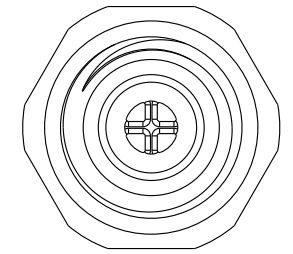

成品料號 (Product no.)	透氣量 ml/min@70mbar	主體顏色 (Body Colour)	O-Ring Color	疏油性 (Oleophobic)	Waterproof Rate
VENT-PSINCR-N8001	>1000	White(Translucent)	Blue	N	IP68/IP69K
VENT-PSINCR-08001	>550	White(Translucent)	Black	Y	IP68/IP69K
VENT-PSINCR-08002	>1000	White(Translucent)	Green	Y	IP68/IP69K
VENT-PSINCR-N8002	>3000	White(Translucent)	Red	N	IP68/IP69K

Screw Nut: Optional part
 No.: APTP-ABKPA012-001
 螺母作為選配件

Through-hole

Recommended Panel Cut-Out
 建議開孔尺寸

Threaded-hole

Recommended Panel Cut-Out
 建議開孔尺寸

Recommended
 installation orientation
 建議安裝朝向

Note:

- * \varnothing Important Dimension.
- * Cap: PC+ABS, 94V-0, UV Resistance
- * Membrane: ePTFE
- * Body: PC+ABS, 94V-0, UV Resistance
- * O-Ring: Silicone, 94V-0
- * Recommended Torque: 6.0~8.0 Kgf.cm