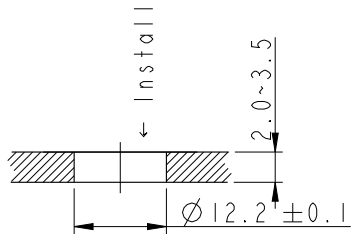

UNIT: mm			TITLE M12*1.5 VENT
TOLERANCE .X ±0.25 .XX ±0.1 .XXX ±0.05 ANGLES ±1°	SCALE 2:1	SIZE A4	SHEET 1 OF 2
REV. E	WC-REV. A.7	\odot : Inspection item	

Amphenol LTW
安費諾亮泰企業股份有限公司

ITEM NO	DRAWN BY Huaiyu	DATE 2019-04-09
DWG NO VENT-PSINCR-XXXXX	CHECKED BY Feng-li	DATE 2019-04-09
CUSTOMER ALTW	APPROVED BY Jerry	DATE 2019-04-09

Screw Nut: Optional part
 No.: APTP-ABKPA012-001
 螺母作為選配件

Through-hole

Recommended Panel Cut-Out
 建議開孔尺寸

Threaded-hole

Recommended Panel Cut-Out
 建議開孔尺寸

Recommended
 installation orientation
 建議安裝朝向

Note:

- * \varnothing Important Dimension.
- * Cap: PC+ABS, 94V-0, UV Resistance
- * Membrane: ePTFE
- * Body: PC+ABS, 94V-0, UV Resistance
- * O-Ring: Silicone, 94V-0
- * Recommended Torque: 6.0~8.0 Kgf.cm