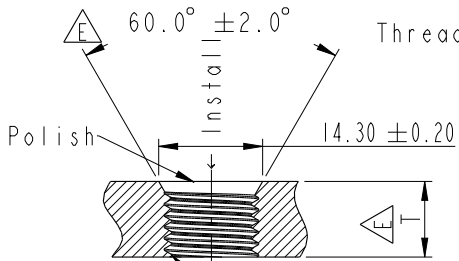

Screw Nut: Optional part
 No.: APTP-ABKPA012-001
 螺母作為選配件

Through-hole

Recommended Panel Cut-Out
 建議開孔尺寸

Threaded-hole

Recommended Panel Cut-Out
 建議開孔尺寸

Recommended
 installation orientation
 建議安裝朝向

Note:

- * \varnothing Important Dimension.
- * Cap: PC+ABS, 94V-0, UV Resistance
- * Membrane: ePTFE
- * Body: PC+ABS, 94V-0, UV Resistance
- * O-Ring: Silicone, 94V-0
- * Recommended Torque: 6.0~8.0 Kgf.cm