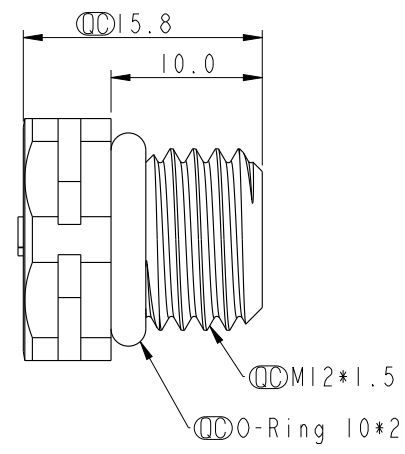

THIS DOCUMENT IS SUBJECT TO CHANGE WITHOUT NOTICE. IT IS CONFIDENTIAL AND A PROPERTY OF Amphenol LTW. DISCLOSURE TO THIRD PARTY HAS TO BE AUTHORIZED BY Amphenol LTW.

REV.	ECN NO.	DATE	SIGN	DESCRIPTION
C	C190112	2019/01/15	JC CHEN	Drawings Change
D	C190542	2019/04/09	Huaiyu	Remove PRT_CSYS_DEF
E	C210614	2021/04/26	Xiaofeng	$\triangle$E X3

成品料號 (Product no.)	透氣量 ml/min@70mbar	主體顏色 (Body Colour)	O-Ring Color	疏油性 (Oleophobic)	Waterproof Rate
VENT-PSINCR-N8001	>1000	White(Translucent)	Blue	N	IP68/IP69K
VENT-PSINCR-08001	>550	White(Translucent)	Black	Y	IP68/IP69K
VENT-PSINCR-08002	>1000	White(Translucent)	Green	Y	IP68/IP69K
VENT-PSINCR-N8002	>3000	White(Translucent)	Red	N	IP68/IP69K

UNIT: mm			TITLE M12*1.5 VENT
TOLERANCE .X ±0.25 .XX ±0.1 .XXX ±0.05 ANGLES ±1°	SCALE 2:1	SIZE A4	SHEET 1 OF 2
REV. E	WC-REV. A.7	$\odot$: Inspection item	

Amphenol LTW
安費諾亮泰企業股份有限公司

ITEM NO	DRAWN BY Huaiyu	DATE 2019-04-09
DWG NO VENT-PSINCR-XXXXX	CHECKED BY Feng-li	DATE 2019-04-09
CUSTOMER ALTW	APPROVED BY Jerry	DATE 2019-04-09