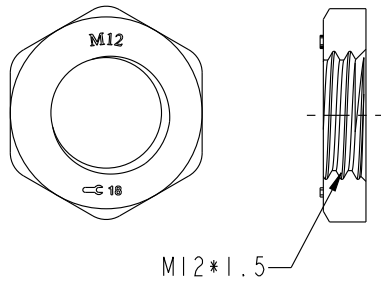

UNIT: mm			TITLE M12*1.5 VENT
TOLERANCE .X ±0.25 .XX ±0.1 .XXX ±0.05 ANGLES ±1°	SCALE 2:1	SIZE A4	SHEET 1 OF 2
REV. E	WC-REV. A.7	\odot : Inspection item	

Amphenol LTW
安費諾亮泰企業股份有限公司

ITEM NO	DRAWN BY Huaiyu	DATE 2019-04-09
DWG NO VENT-PSINCR-XXXXX	CHECKED BY Feng-li	DATE 2019-04-09
CUSTOMER ALTW	APPROVED BY Jerry	DATE 2019-04-09

Screw Nut: Optional part
 No.: APTP-ABKPA012-001
 螺母作為選配件

Through-hole

Recommended Panel Cut-Out
 建議開孔尺寸

Threaded-hole

Recommended Panel Cut-Out
 建議開孔尺寸

Recommended
 installation orientation
 建議安裝朝向

Note:

- * \varnothing Important Dimension.
- * Cap: PC+ABS, 94V-0, UV Resistance
- * Membrane: ePTFE
- * Body: PC+ABS, 94V-0, UV Resistance
- * O-Ring: Silicone, 94V-0
- * Recommended Torque: 6.0~8.0 Kgf.cm