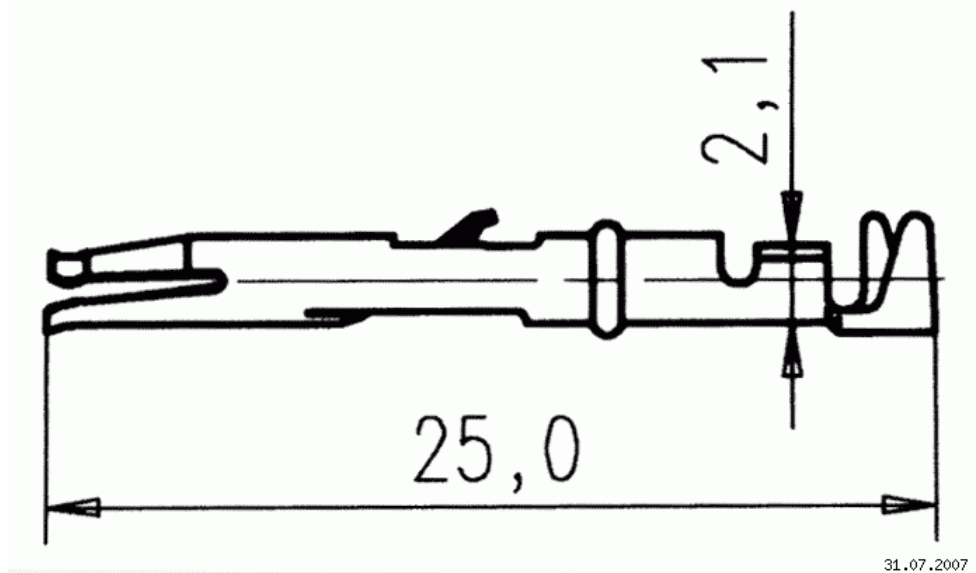

Stamped contacts Crimp female contacts diameter 1,6 mm for wire gauge AWG 26 - 20 silver plated

Part No. VN02 016 0003 1

Series Contacts

Subseries Contact Stamped contacts

COMMON CHARACTERISTICS		
Contact diameter		1,6 mm
Insulation diameter		1,0 - 2,0 mm
Wire gauge from		0,14
Wire gauge to		0,5
Wire gauge (AWG) from		26
Wire gauge (AWG) to		20
Packaging / supplied as		Single contact
No. of pieces		100
Sex of Contact		Socket
Type of contact		Stamped/rolled crimp contact
ELECTRICAL CHARACTERISTICS		
Contact resistance	DIN EN 60512-2-1, Test 2a / IEC 60512-2-1, Test 2a	< 5 m

Stamped contacts Crimp female contacts diameter 1,6 mm for wire gauge AWG 26 - 20 silver plated

Part No. VN02 016 0003 1

Series Contacts

Subseries Contact Stamped contacts

Drawing Dimensions in mm (Inch)

Stamped contacts Crimp female contacts diameter 1,6 mm for wire gauge AWG 26 - 20 silver plated