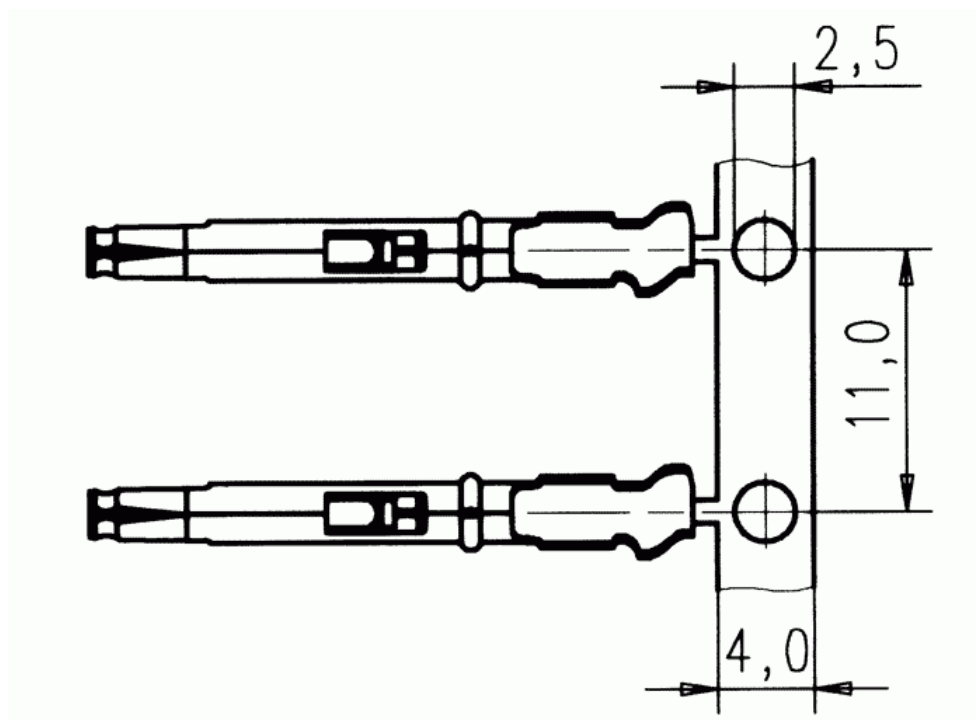

Stamped contacts Crimp female contacts diameter 1,6 mm for wire gauge AWG 26 - 20 silver plated

Part No. VN02 016 0003 1

Series Contacts

Subseries Contact Stamped contacts

COMMON CHARACTERISTICS		
Contact diameter		1,6 mm
Insulation diameter		1,0 - 2,0 mm
Wire gauge from		0,14
Wire gauge to		0,5
Wire gauge (AWG) from		26
Wire gauge (AWG) to		20
Packaging / supplied as		Single contact
No. of pieces		100
Sex of Contact		Socket
Type of contact		Stamped/rolled crimp contact
ELECTRICAL CHARACTERISTICS		
Contact resistance	DIN EN 60512-2-1, Test 2a / IEC 60512-2-1, Test 2a	< 5 m

Stamped contacts Crimp female contacts diameter 1,6 mm for wire gauge AWG 26 - 20 silver plated

Part No. VN02 016 0003 1

Series Contacts

Subseries Contact Stamped contacts

Drawing Dimensions in mm (Inch)

Stamped contacts Crimp female contacts diameter 1,6 mm for wire gauge AWG 26 - 20 silver plated

Part No. VN02 016 0003 1

Series Contacts

Subseries Contact Stamped contacts

X-ON Electronics

Largest Supplier of Electrical and Electronic Components

Click to view similar products for [Circular DIN Connectors](#) category: