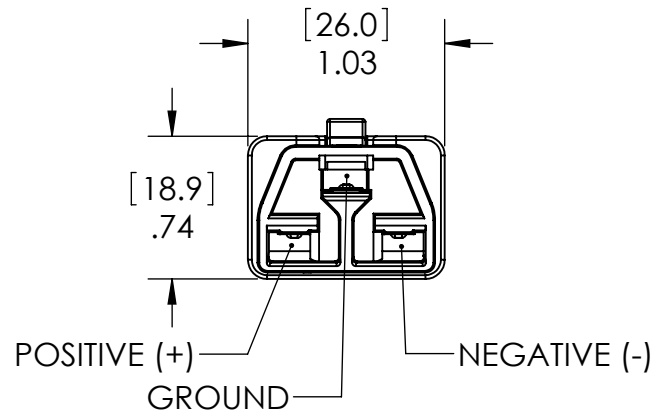

ANDERSON POWER PRODUCTS RESERVES THE RIGHT TO ALTER PRODUCT TYPES, THEIR TECHNICAL DATA, DIMENSION, STYLE AND ACCESSORIES WITHOUT PRIOR NOTIFICATION.

DOUBLE-ENDED PLUG ASSEMBLY

SINGLE-ENDED PLUG ASSEMBLY

PART NUMBERS		LENGTH "L"		WIRE SIZE	NOMINAL ϕ SEE NOTE 2
SINGLE-ENDED	DOUBLE-ENDED	M	FT		
2000G2	2001G2	2.00	6.56	#14 AWG	[13.5] .53
2000G3	2001G3	3.00	9.84		
2000G5	2001G5	5.00	16.40		
2000G6	2001G6	6.00	19.68		

- NOTES:
- CABLES ARE 3-CONDUCTOR, SOOW JACKET, UL RATED TO 600V/90°C
 - NOMINAL DIAMETER IS FOR REFERENCE ONLY

REV.	DESCRIPTION	APPRV	DATE
5	ECRN 14711	NTS	9/27/2010
4	ECRN 14655	NTS	7/2/10
3	ECRN 14600	NTS	4/8/10
2	ECRN 14475	AMS	8/14/09
1	ECRN 14428	AMS	5/4/09

REVISIONS

DIMENSIONS ARE IN:	INCH [MM]	<i>APPROVALS</i>		ANDERSON POWER PRODUCTS
UNLESS OTHERWISE STATED		DRAWN	AMS 4/27/2009	
TOLERANCES:		CHECKED	DJD 4/27/2009	
DECIMALS (INCH) .XX ±.02	DECIMALS (MM) .X ±.5	ANGLES ±2°	MFG APPRV	
SURFACE FINISH:			CHB 4/27/2009	
MACHINED 128 [3.2] ✓			QC APPRV	
MOLDED 64 [1.6] ✓			UFN 4/27/2009	
MATERIAL: POLYCARBONATE OVERMOLDED WITH THERMOPLASTIC ELASTOMER			ENG APPRV	
FINISH: N/A			DAM 4/27/2009	SIZE A
3rd ANGLE PROJECTION			-CAD GENERATED DRAWING- DO NOT MANUALLY UPDATE DO NOT SCALE	DWG NO. 114869S1
				SCALE NONE
				CADFILE 02906
				SHEET 1 OF 1
				REV. 5