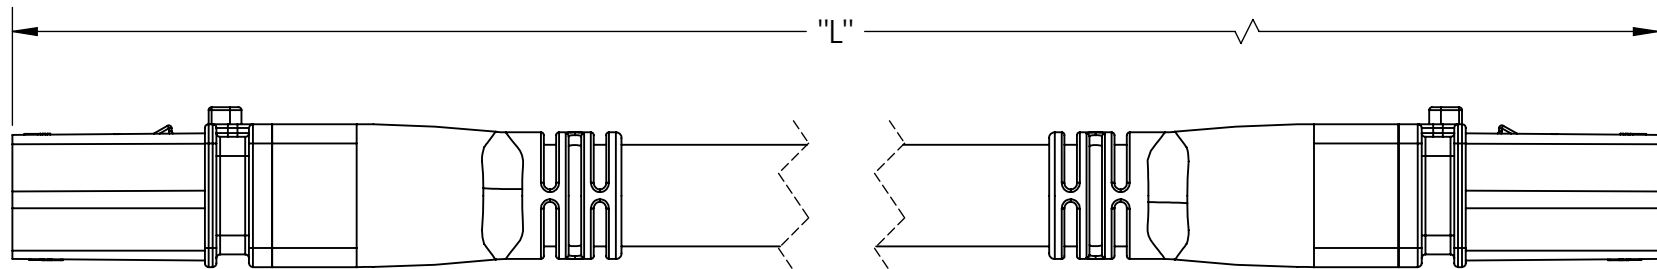

ANDERSON POWER PRODUCTS RESERVES THE RIGHT TO ALTER PRODUCT TYPES, THEIR TECHNICAL DATA, DIMENSION, STYLE AND ACCESSORIES WITHOUT PRIOR NOTIFICATION.

DOUBLE-ENDED PLUG ASSEMBLY

SINGLE-ENDED PLUG ASSEMBLY

PART NUMBERS		LENGTH "L"		WIRE SIZE	NOMINAL ϕ SEE NOTE 2
SINGLE-ENDED	DOUBLE-ENDED	M	FT		
2000G2	2001G2	2.00	6.56	#14 AWG	[13.5] .53
2000G3	2001G3	3.00	9.84		
2000G5	2001G5	5.00	16.40		
2000G6	2001G6	6.00	19.68		

REVISIONS

DIMENSIONS ARE IN:	INCH [MM]	<i>APPROVALS</i>		ANDERSON POWER PRODUCTS
UNLESS OTHERWISE STATED		DRAWN	AMS 4/27/2009	
TOLERANCES:		CHECKED	DJD 4/27/2009	
DECIMALS (INCH) .XX ±.02	DECIMALS (MM) .X ±.5	ANGLES ±2°	MFG APPRV	
SURFACE FINISH:			CHB 4/27/2009	
MACHINED 128 [3.2] ✓			QC APPRV	
MOLDED 64 [1.6] ✓			UFN 4/27/2009	
MATERIAL: POLYCARBONATE OVERMOLDED WITH THERMOPLASTIC ELASTOMER			ENG APPRV	
FINISH: N/A			DAM 4/27/2009	SIZE A
3rd ANGLE PROJECTION			-CAD GENERATED DRAWING- DO NOT MANUALLY UPDATE DO NOT SCALE	DWG NO. 114869S1
				SCALE NONE
				CADFILE 02906
				SHEET 1 OF 1
				REV. 5