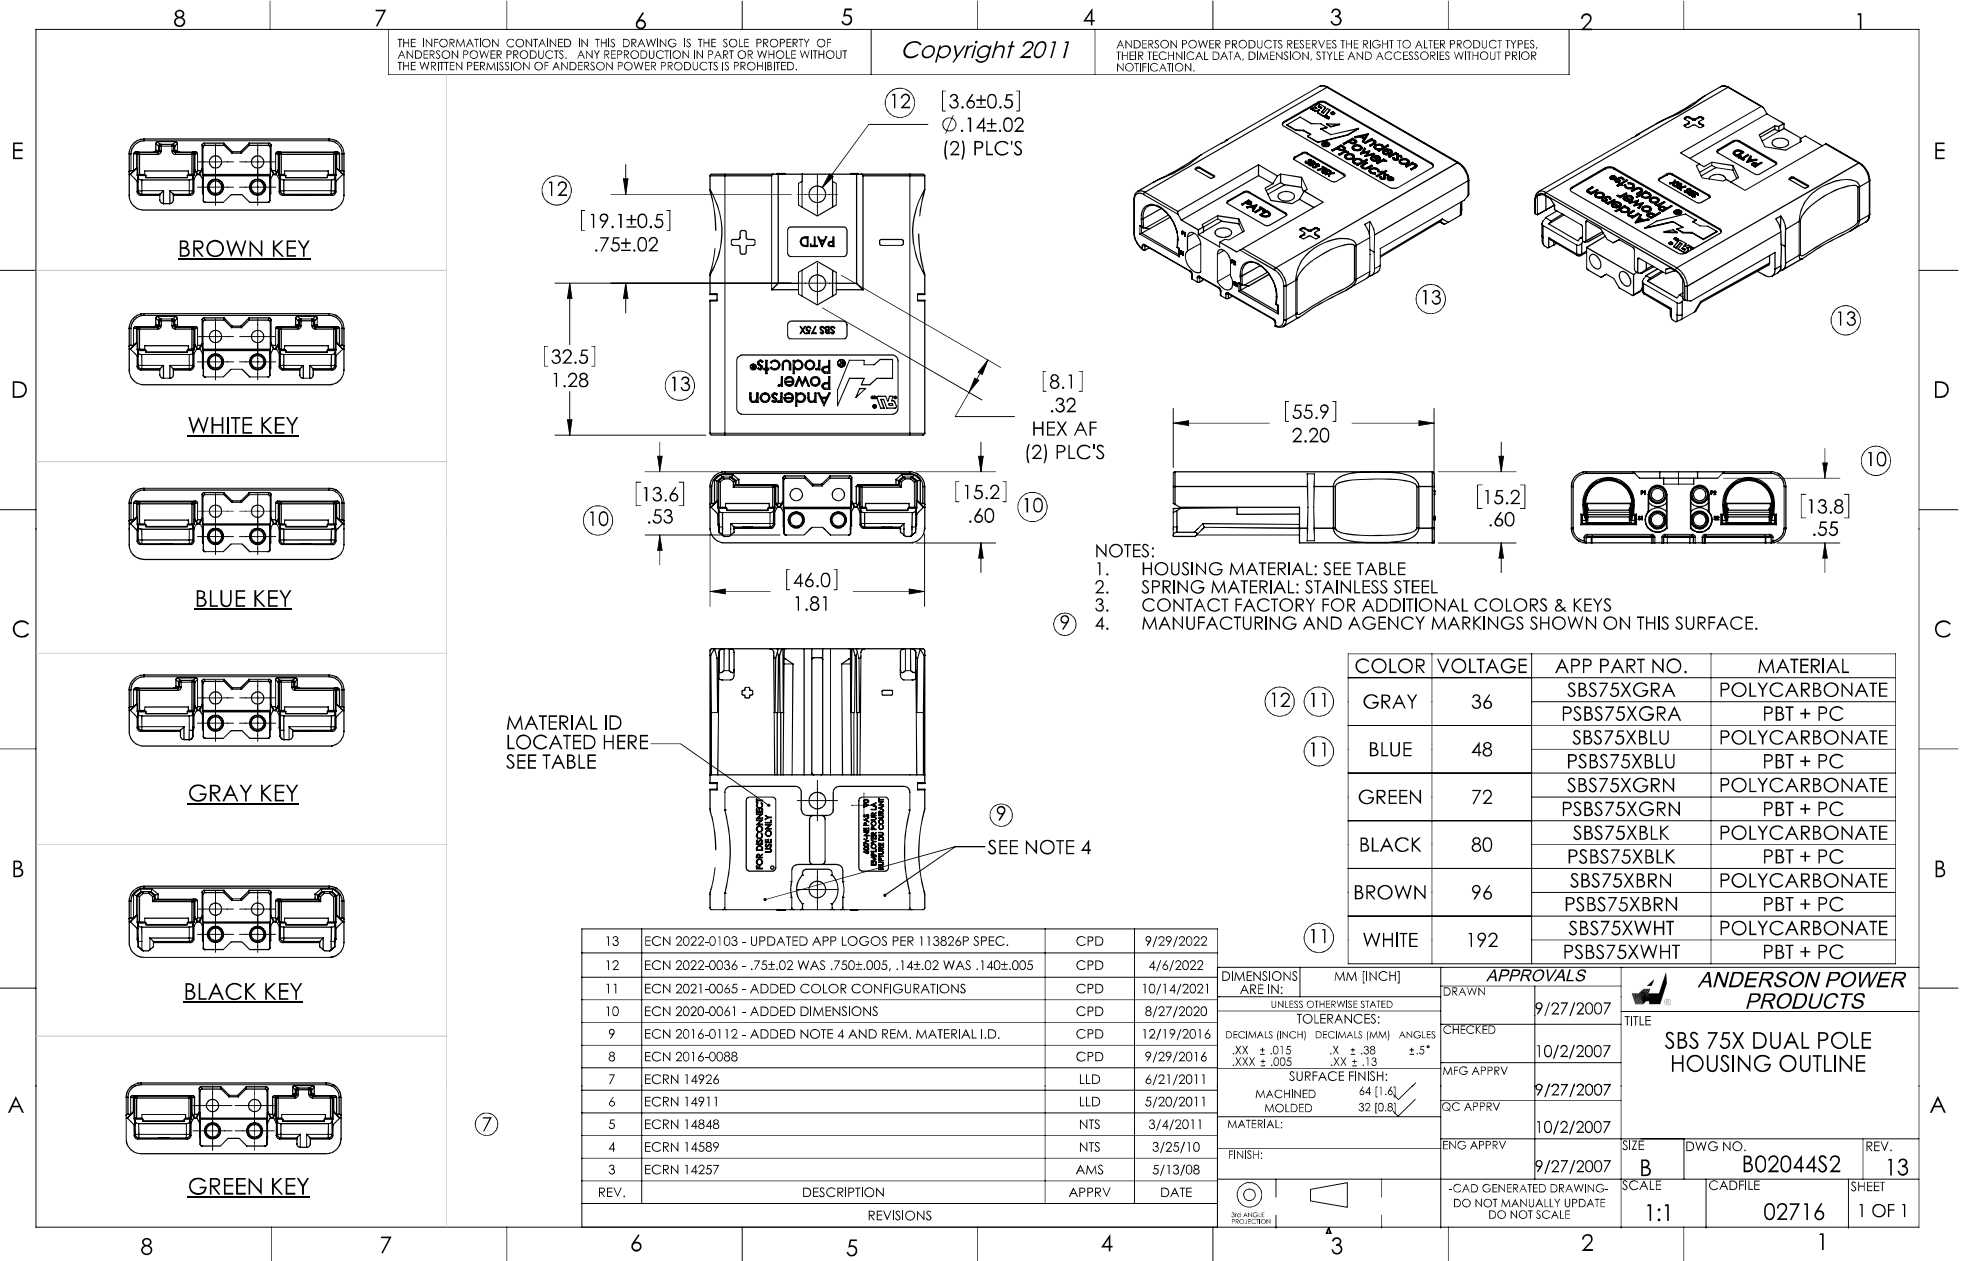

Copyright 2011

ANDERSON POWER PRODUCTS RESERVES THE RIGHT TO ALTER PRODUCT TYPES, THEIR TECHNICAL DATA, DIMENSION, STYLE AND ACCESSORIES WITHOUT PRIOR NOTIFICATION.

COLOR	VOLTAGE	APP PART NO.	MATERIAL
GRAY	36	SBS75XGRA	POLYCARBONATE
		PSBS75XGRA	PBT + PC
BLUE	48	SBS75XBLU	POLYCARBONATE
		PSBS75XBLU	PBT + PC
GREEN	72	SBS75XGRN	POLYCARBONATE
		PSBS75XGRN	PBT + PC
BLACK	80	SBS75XBLK	POLYCARBONATE
		PSBS75XBLK	PBT + PC
BROWN	96	SBS75XBRN	POLYCARBONATE
		PSBS75XBRN	PBT + PC
WHITE	192	SBS75XWHT	POLYCARBONATE
		PSBS75XWHT	PBT + PC

REV.	DESCRIPTION	APPRV	DATE
13	ECN 2022-0103 - UPDATED APP LOGOS PER 113826P SPEC.	CPD	9/29/2022
12	ECN 2022-0036 - .75±0.02 WAS .750±0.005, .14±0.02 WAS .140±0.005	CPD	4/6/2022
11	ECN 2021-0065 - ADDED COLOR CONFIGURATIONS	CPD	10/14/2021
10	ECN 2020-0061 - ADDED DIMENSIONS	CPD	8/27/2020
9	ECN 2016-0112 - ADDED NOTE 4 AND REM. MATERIAL I.D.	CPD	12/19/2016
8	ECN 2016-0088	CPD	9/29/2016
7	ECRN 14926	LLD	6/21/2011
6	ECRN 14911	LLD	5/20/2011
5	ECRN 14848	NTS	3/4/2011
4	ECRN 14589	NTS	3/25/10
3	ECRN 14257	AMS	5/13/08

DIMENSIONS ARE IN:		APPROVALS		ANDERSON POWER PRODUCTS	
MM	[INCH]	DRAWN	DATE	TITLE	
UNLESS OTHERWISE STATED			9/27/2007	SBS 75X DUAL POLE HOUSING OUTLINE	
TOLERANCES:		CHECKED	10/2/2007		
DECIMALS (INCH)	DECIMALS (MM)	MFG APPRV	9/27/2007		
ANGLES		QC APPRV	10/2/2007		
SURFACE FINISH:		ENG APPRV	9/27/2007	SIZE	DWG NO.
MACHINED 64 [1.6]				B	B02044S2
MOLDED 32 [0.8]				SCALE	CADFILE
MATERIAL:				1:1	02716
FINISH:				SHEET	1 OF 1
REV. 13		-CAD GENERATED DRAWING- DO NOT MANUALLY UPDATE DO NOT SCALE