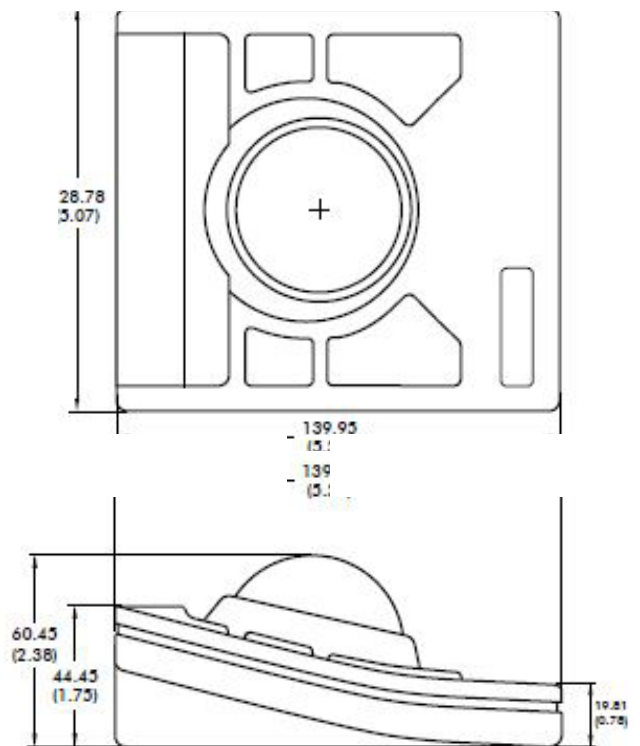

- USB: Input: 4.75 V - 5.25 V @ 25 mA max;
Output: USB 2.0

MECHANICAL SPECIFICATIONS

- Dimensions: 5.0" W x 5.5" D x 2.7" H
- Mechanical: 5,000,000 180° rotations with 6 ounces of vertical force
- Tracking force: 11 grams
- Mass/Weight: 460 g (16.23 oz)
- Ball diameter: 2.25" (57.15 mm)
- Ball rotation: 360°

DT225 series

Desktop trackball

BUILD YOUR PART NUMBER

DT	225		X		V00	
SERIES	MODEL	PROTOCOL FORMAT	RESOLUTION	POWER REQUIREMENT	COLOR	
		7 USB 2.0	10 180 DPI 20 360 DPI 30 720 DPI		GRY Grey BLK Black	

DIMENSIONS

All dimensions are in mm /(inch).

X-ON Electronics

Largest Supplier of Electrical and Electronic Components

Click to view similar products for [Other Tools](#) category:

Click to view products by [Apem](#) manufacturer: