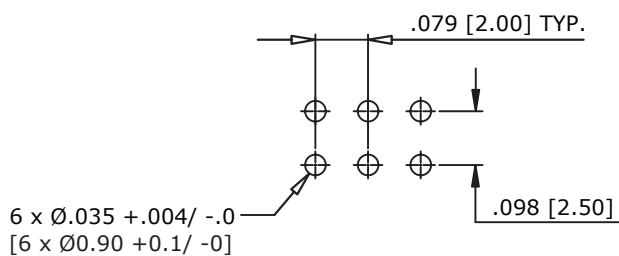

FEATURES

- Molded sealed terminals
- Low Profile

MATERIALS

- Contacts & terminals: Silver plated
- Case: PA66
- Actuator: PA66
- Base: PA9T

AMMS2214

● = COMMON

PCB LAYOUT

AMMS2214