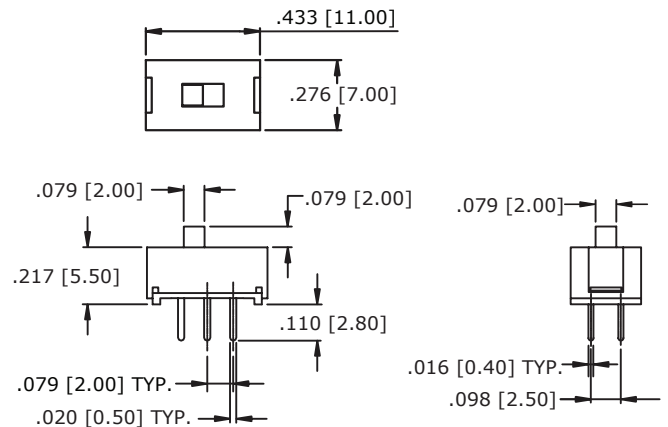

FEATURES

- Molded sealed terminals
- Low Profile

MATERIALS

- Contacts & terminals: Silver plated
- Case: PA66
- Actuator: PA66
- Base: PA9T

AMMS2214

● = COMMON

PCB LAYOUT

AMMS2214