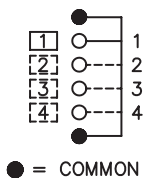

FEATURES

- Miniature compact size
- Positive spring loaded ball detent mechanism
- Molded sealed terminals

MATERIALS

- Contacts: Silver plated
- Frame: SPTF
- Actuator: PA66
- Base: PA9T

ASLB1470

ASLB1470R