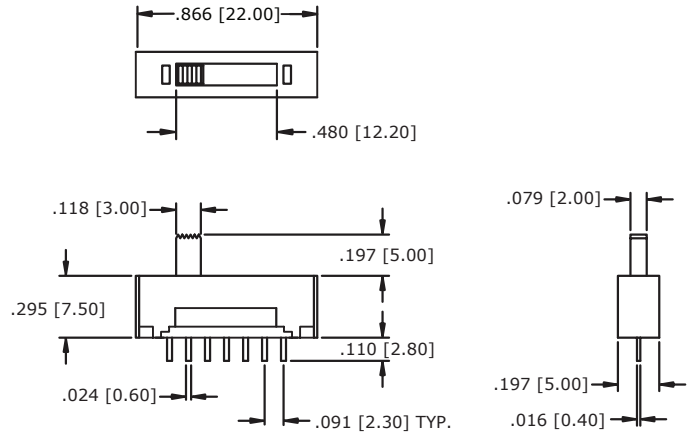

Slide switch series

Miniature slide switches • ASLB SERIES

ASLB1570