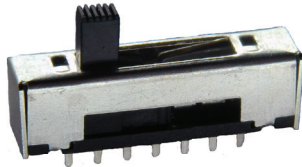

ASLB series

Miniature slide switches •

DISTINCTIVE FEATURES

- Miniature compact size
- Open frame construction
- Positive spring loaded ball detent mechanism
- Molded sealed terminals

ENVIRONMENTAL SPECIFICATIONS

FEATURES

- Miniature compact size
- Positive spring loaded ball detent mechanism
- Molded sealed terminals

MATERIALS

- Contacts: Silver plated
- Frame: SPTF
- Actuator: PA66
- Base: PA9T

ASLB1470

ASLB1470R

Slide switch series

Miniature slide switches • ASLB SERIES

ASLB1570

ASLB12814

Slide switch series

Miniature slide switches • ASLB SERIES

PCB LAYOUT

ASLB1470