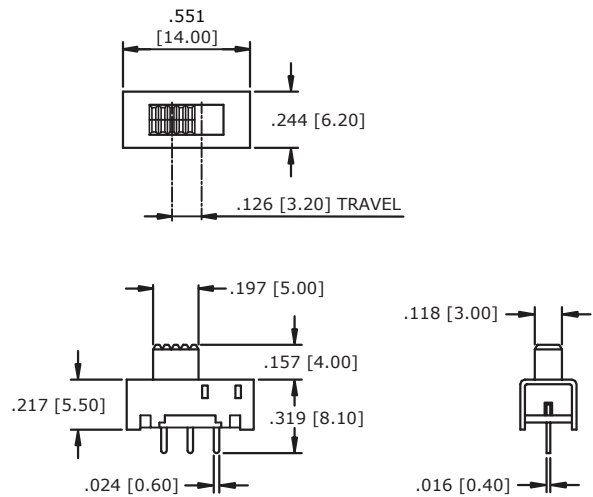

Slide switch series

Miniature slide switches • ASLB SERIES

ASLB1570

ASLB12814

Slide switch series

Miniature slide switches • ASLB SERIES

PCB LAYOUT

ASLB1470