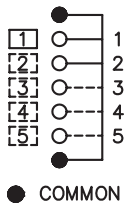

Slide switch series

Miniature slide switches • ASLB SERIES

ASLB1570