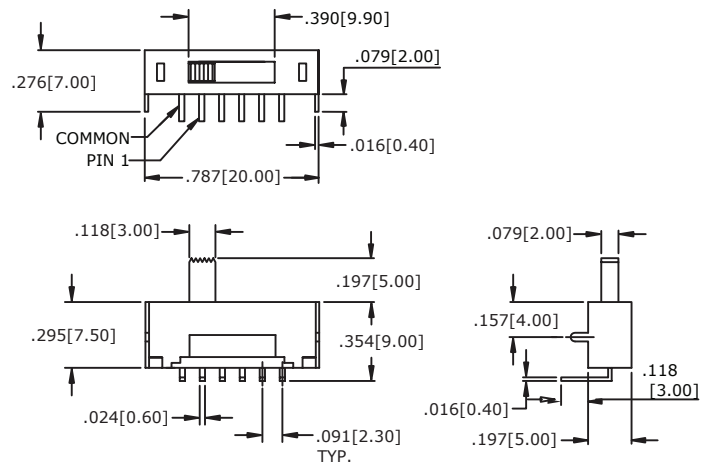

FEATURES

- Miniature compact size
- Positive spring loaded ball detent mechanism
- Molded sealed terminals

MATERIALS

- Contacts: Silver plated
- Frame: SPTF
- Actuator: PA66
- Base: PA9T

ASLB1470

ASLB1470R