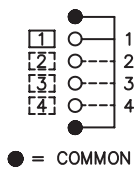

FEATURES

- Miniature compact size
- Positive spring loaded ball detent mechanism
- Molded sealed terminals

MATERIALS

- Contacts: Silver plated
- Frame: SPTF
- Actuator: PA66
- Base: PA9T

ASLB1470

ASLB1470R