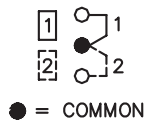

Slide switch series

Miniature slide switches • ASLB SERIES

ASLB1570

ASLB12814