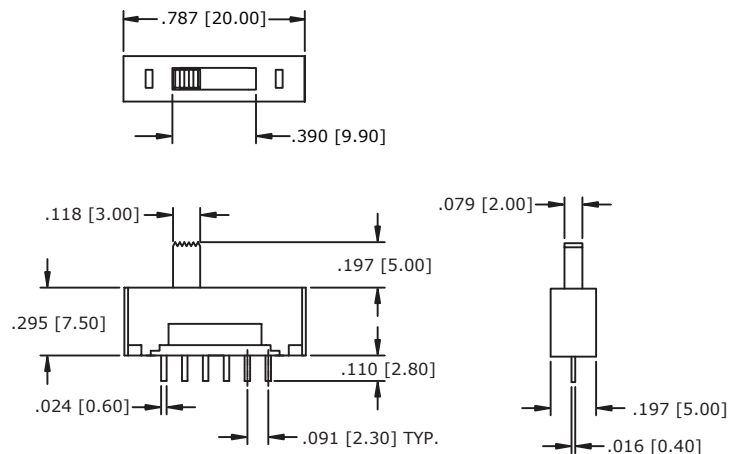

FEATURES

- Miniature compact size
- Positive spring loaded ball detent mechanism
- Molded sealed terminals

MATERIALS

- Contacts: Silver plated
- Frame: SPTF
- Actuator: PA66
- Base: PA9T

ASLB1470

ASLB1470R