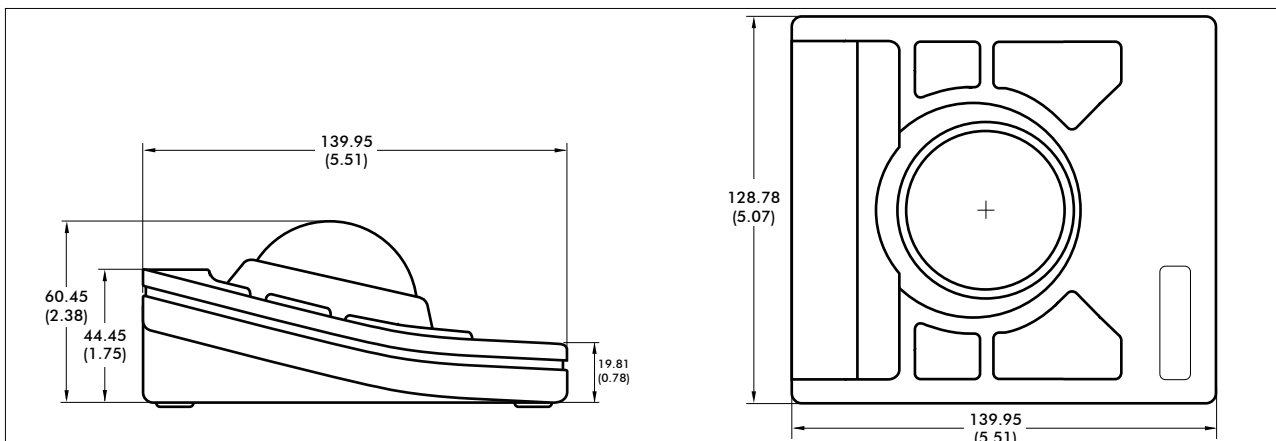

DT225 series

Desktop trackball

Distinctive features and specifications

- Ergonomic and ambidextrous desktop design
- 2.25" diameter Thermoset phenolic ball
- USB interface available
- Environmental Protection Classification (IP Rating): contact factory

MECHANICAL

- Ball Diameter: 2.25" (57.15mm)
- Ball Rotation: Continuous in all directions
- Tracking Force: 12g (0.42oz)
- Weight: 460g (16.23oz)
- Life Cycle (ball rotations): 5 million

PROTOCOL OPTIONS AND ELECTRICAL SPECIFICATIONS

DT			X				
SERIES	Model	Protocol Format		Resolution		Power Requirement	Color
225	2.25" Ball Diameter (57.15mm)	1	Microsoft (2 btn Serial)	10	- 180 resolution	V00	5V Regulated
		3	PS/2 (2/3 btn)	20	- 360 resolution	R00	RS-232* (DTR & RTS)
		5	Bus	30	- 720 resolution	*Microsoft Protocol only	
		6	SUN Workstations				
		7	USB				