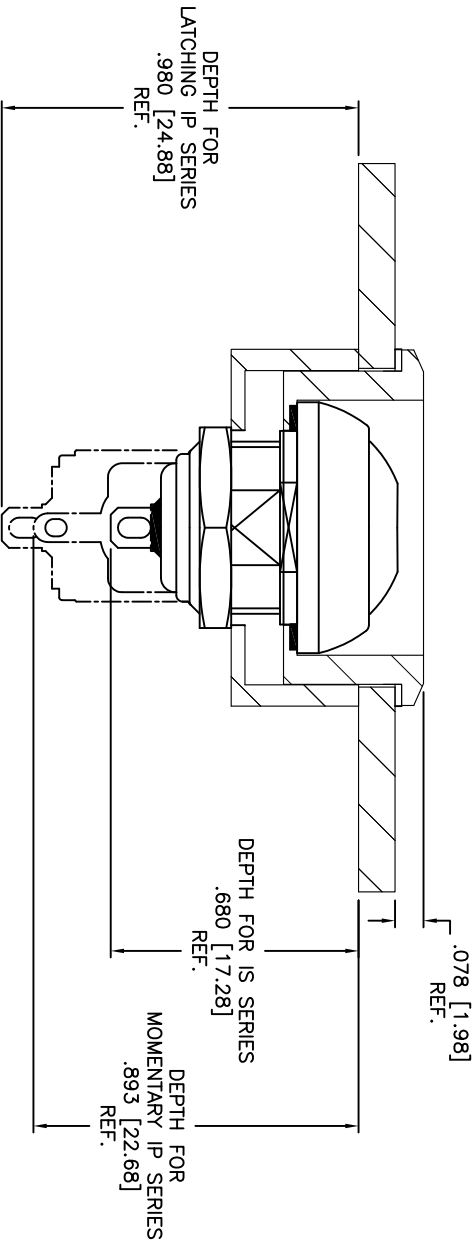

HP**
 COLOR:
 00= CLEAR ANODIZED
 02= BLACK ANODIZED
 03= GREEN ANODIZED
 06= RED ANODIZED

DATE	SYM	REVISION RECORD	DWNL	CK
3/09	B	ECO# 833	CD	PD

NUMBER	QTY.	DESCRIPTION	PART NUMBER
1	1	RECESSED SWITCH BEZEL	E0139P1
2	1	SEALING GASKET	26-0036
3	1	RECESSED SWITCH COLLAR	E0139P2

Q.A. INSPECT: Δ		APDM <small>APDM COMPONENTS</small> 63 Nork Rd. 01850 North Attleboro, MA Phone: 508-372-3534		PRN: CJD BR: PJD
DESIGNATES CRITICAL DIMENSION		INCH SHEET SIZE 1 OF 2 B	SCALE 3:1	THIRD ANGLE PROJECTION
TOLERANCES (UNLESS OTHERWISE SPECIFIED) .XX = ±.02(0.5) .XXX = ±.008(0.20) .XXXX = ±.0008(0.02)		TITLE RECESSED PUSHBUTTON BEZEL		
ANGLE = 30.5°		DATE 2/17/09	DRAWING NO. HP**	REV B

RECOMMENDED PANEL CUT-OUT

NOTE:
MATERIAL: MACHINED ALUMINIUM

DATE	SYM	REVISION RECORD	DWN.	CK.

Q.A. INSPECT: DESIGNATES CRITICAL DIMENSION				63 Neck Rd. 01835 Hopkinton, MA Phone: 508-372-3554		DRN. CJD BR. PJD	
TOLERANCES (UNLESS OTHERWISE SPECIFIED) .XX = ±.02 [0.5] .XXX = ±.008 [0.20] .XXXX = ±.0008 [0.02] ANGLE = 30.5°		SHEET 2 OF 2		SIZE B		SCALE 3:1	
TITLE RECESSED PUSHBUTTON BEZEL		THIRD ANGLE PROJECTION				REV B	
DO NOT SCALE DIMENSIONS		DATE 2/17/09		DRAWING NO. HP**			