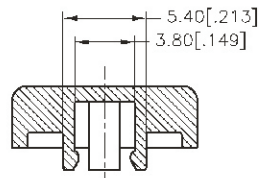

HOW TO ORDER

Prod. Size : <Tactile Switch>
2 = 12X12 mm

Cap Type :
1 = Square
2 = Round

Cap color :
Y = Yellow
B = Blue
R = Red
I = Ivory
K = Black
G = Green
S = Salmon
Ge = Gray

* KTSC-2 can be applied on DTS□-24.
PACKAGE: 500 pcs/bag

KTSC-21

TACT SWITCH

KTSC-22