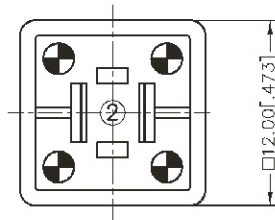

HOW TO ORDER

Prod. Size : <Tactile Switch>
2 = 12X12 mm

Cap Type :
1 = Square
2 = Round

Cap color :
Y = Yellow
B = Blue
R = Red
I = Ivory
K = Black
G = Green
S = Salmon
Ge = Gray

* KTSC-2 can be applied on DTS□-24.
PACKAGE: 500 pcs/bag

KTSC-21

TACT SWITCH

KTSC-22