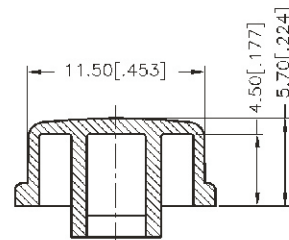

HOW TO ORDER

Prod. Size : <Tactile Switch>
2 = 12X12 mm

Cap Type :
1 = Square
2 = Round

Cap color :
Y = Yellow
B = Blue
R = Red
I = Ivory
K = Black
G = Green
S = Salmon
Ge = Gray

* KTSC-2 can be applied on DTS□-24.
PACKAGE: 500 pcs/bag

KTSC-21

TACT SWITCH

KTSC-22