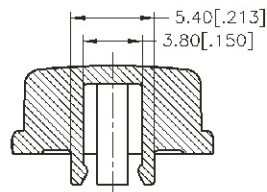

HOW TO ORDER

Prod. Size : <Tactile Switch>
2 = 12X12 mm

Cap Type :
1 = Square
2 = Round

Cap color :
Y = Yellow
B = Blue
R = Red
I = Ivory
K = Black
G = Green
S = Salmon
Ge = Gray

* KTSC-2 can be applied on DTS□-24.
PACKAGE: 500 pcs/bag

KTSC-21

TACT SWITCH

KTSC-22