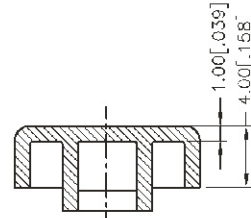

HOW TO ORDER

Prod. Size : <Tactile Switch>
2 = 12X12 mm

Cap Type :
1 = Square
2 = Round

Cap color :
Y = Yellow
B = Blue
R = Red
I = Ivory
K = Black
G = Green
S = Salmon
Ge = Gray

* KTSC-2 can be applied on DTS□-24.
PACKAGE: 500 pcs/bag

KTSC-21

TACT SWITCH

KTSC-22