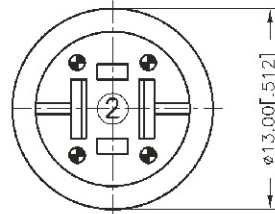

HOW TO ORDER

Prod. Size : <Tactile Switch>
2 = 12X12 mm

Cap Type :
1 = Square
2 = Round

Cap color :
Y = Yellow
B = Blue
R = Red
I = Ivory
K = Black
G = Green
S = Salmon
Ge = Gray

* KTSC-2 can be applied on DTS□-24.
PACKAGE: 500 pcs/bag

KTSC-21

TACT SWITCH

KTSC-22