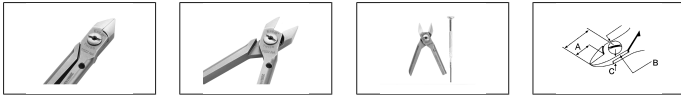

# 1522NA

Product no.: 1522NA

Side cutters - tapered head cutting head for 1500 BSF  
Pneumatic-cutter

The edges of the cutter head are straight and taper to a point, allowing access to hard to reach area.

## The Perfect Cut - Strong, sharp and precise, every time

Weller Erem pneumatic side cutters are light and precise. Thanks to a selection of different cutting heads they can operate extremely versatile. The cutters are suitable for cutting conventional components, soft metals or small plastic parts. The cutting heads can be interchanged easily.

## THE PERFECT CUT

Strong, sharp and precise - every time

- + 1 Million Movements**  
Magic Spring™ design enables maximum durability with constant spring force movements
- + Quality**  
Uncompromising Swiss quality created to be strong, durable and sharp
- + Precision**  
Experience precise cuts from the high-precision screw joint that enables a smooth action with no jaw overlap
- + Strong and Sharp**  
Hand-crafted cutting edges for superior strength and sharpness
- + Comfort, Security and Grip**  
Ergonomically-shaped handles provide superior comfort and fatigue-free handling with Maximum Opening Stop Technology
- ESD Safe**  
Made from ESD-safe material to prevent damage to sensitive components

Swiss Made

weller-tools.com **Weller**  
Erem

**Technical Data**

Length mm	---
Length of cutting edges mm	9
Head width mm	11
Head thickness mm	6
Head length mm	19
Max. cutting capability – hard wire mm	---
Weight in oz	1.139
Length of cutting edges Inches	0.354
Head width Inches	0.433
Head thickness Inches	0.24
Head length Inches	0.748
ESD-safe	on
Cut	Flush
Max. cutting capability – medium hardness mm	---
Max. cutting capability – copper wire mm	Ø 1,4
Length inches	---
Weight in g	32.3
Erem applications	Microelectronic