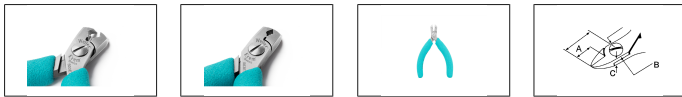

# 503ETF

Product no.: 503ETF

Tip cutter - angled wide head

The angled head provides for precise cuts at different working angles.

Flush cutting

source images

## The Perfect Cut - Strong, sharp and precise, every time

The Weller Erem Series 500 Micro is a full range of medium sized, robust, precision cutters with a wide range of head shapes. The cutters are manufactured from high grade tool steel. The cutting edges are hardened to Rockwell 63-65 HRC. The precision cutters have a nonreflecting surface, are ESD safe and resharpenable.

## THE PERFECT CUT

Strong, sharp and precise - every time

- + 1 Million Movements**  
Magic Spring™ design enables maximum durability with constant spring force movements
- + Quality**  
Uncompromising Swiss quality created to be strong, durable and sharp
- + Precision**  
Experience precise cuts from the high-precision screw joint that enables a smooth action with no jaw overlap
- + Strong and Sharp**  
Hand-crafted cutting edges for superior strength and sharpness
- + Comfort, Security and Grip**  
Ergonomically-shaped handles provide superior comfort and fatigue-free handling with Maximum Opening Stop Technology
- ESD Safe**  
Made from ESD-safe material to prevent damage to sensitive components

Swiss Made

weller-tools.com **Weller**  
Erem

**Technical Data**

Length mm	110
Length of cutting edges mm	9.6
Head width mm	11
Head thickness mm	6
Head length mm	20.2
Max. cutting capability – hard wire mm	Ø 0,6
Weight in oz	2.469
Length of cutting edges Inches	0.378
Head width Inches	0.433
Head thickness Inches	0.236
Head length Inches	0.795
ESD-safe	on
Cut	Flush
Max. cutting capability – medium hardness mm	Ø 0,8
Max. cutting capability – copper wire mm	Ø 1,2
Length inches	4.331
Weight in g	70
Erem applications	Microelectronic