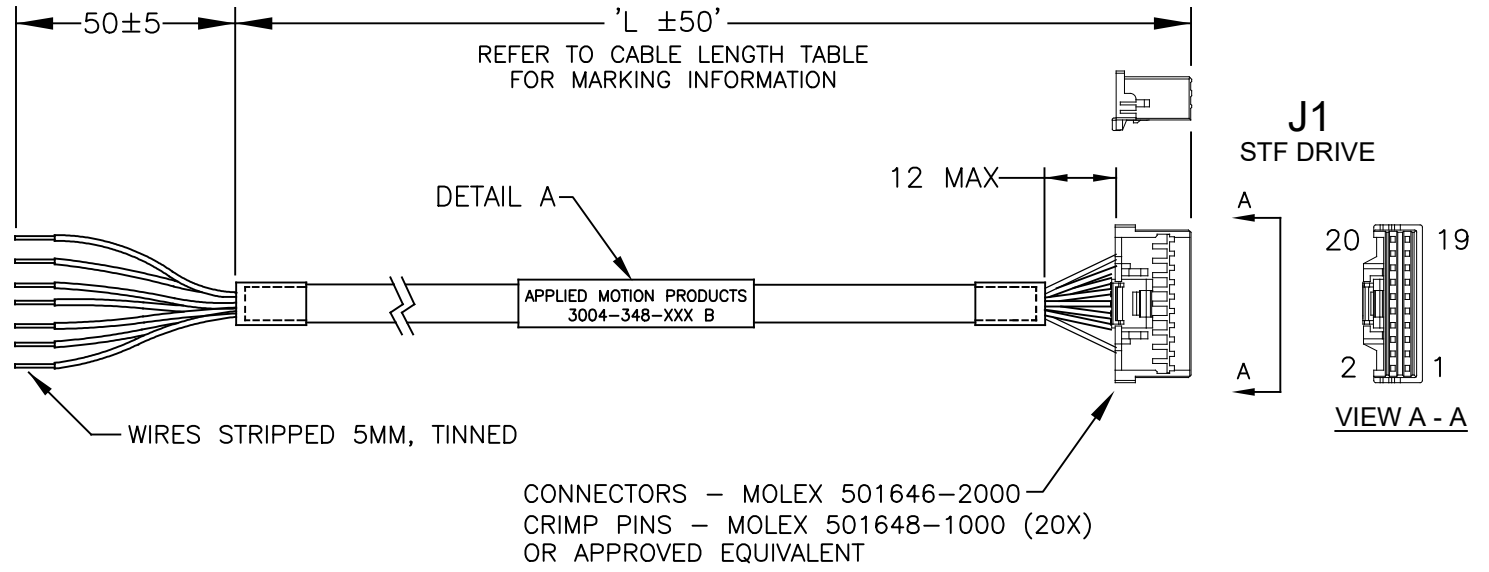

NOTES: UNLESS OTHERWISE SPECIFIED

1. THIS CABLE IS MANUFACTURED IN COMPLIANCE WITH THE CURRENT EC RoHS DIRECTIVE.
2. THIS CABLE INTENDED FOR USE WITH STF SERIES STEPPER DRIVES.

REVISIONS			
REV	DESCRIPTION	DATE	APPROVED
A	INITIAL RELEASE ECO 7670	7/7/17	J KORDIK
B	REVISE TYPO ECO 7998	7/6/18	J Georgiana

APPLIED MOTION PRODUCTS
3004-348-XXX B

LABEL DETAIL A

CABLE LENGTH TABLE	
MARK PART NO REV	'L' MM
3004-348-0.3M A	300
3004-348-1M A	1000
3004-348-2M A	2000

J1		
PIN NO:	SIGNAL	WIRE COLOR
1	X1+	BLUE/WHITE
2	X1-	BLUE/BLACK
3	X2+	GREEN/WHITE
4	X2-	GREEN/BLACK
5	X3+	YELLOW/WHITE
6	X3-	YELLOW/BLACK
7	X4+	ORANGE/WHITE
8	X4-	ORANGE/BLACK
9	X5	BLUE
10	X6	PURPLE
11	X7	YELLOW
12	X8	GREEN
13	GND	SHIELD
14	XCOM	RED
15	Y1	BROWN
16	Y2	GRAY
17	Y3	WHITE
18	YCOM	BLACK
19	Y4+	PURPLE/WHITE
20	Y4-	PURPLE/BLACK