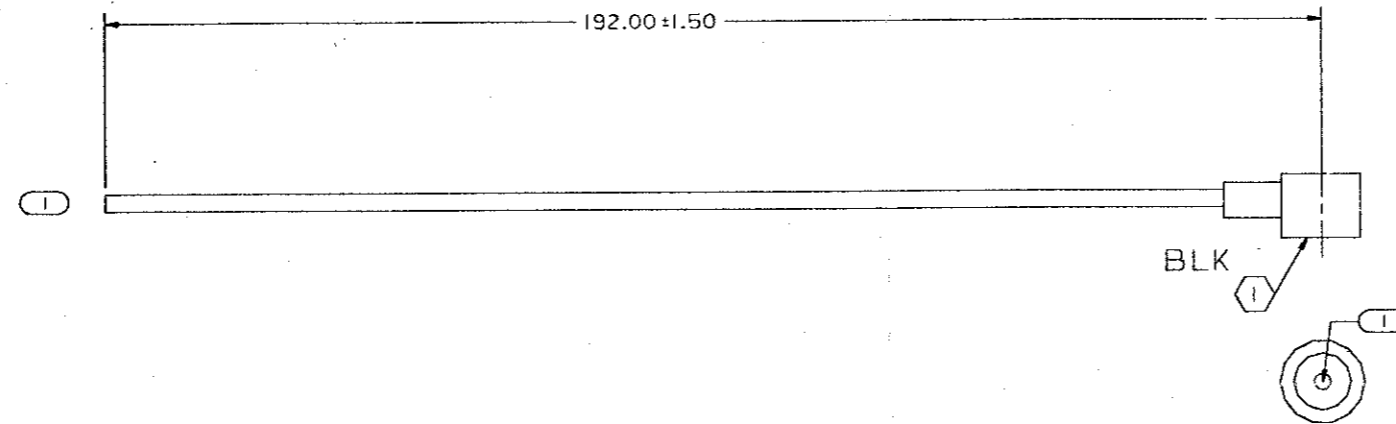

PACKARD ELECTRIC DIVISION  
GENERAL WIRE & CABLE DIVISION

196 9007

196 9007

DELCO REMY C/A NO.

REVISION RECORD			AUTH	DR	CK
110C89	C	REDRAWN: 8911074 TERM WAS 8911073	130709	U	STS
AA		NOTE ADDED			KG

CABLE - STRIP .00 & .22  
NOTE:  
DIMENSIONS ARE SPECIFIED IN INCHES

REV	PART NO.	REV	PART NO.	CUT	LOCATION	TERMINAL	APL	TERMINAL	APL
	01969007	C							
WIRE	GA	DESCRIPTION	PART NO.	CUT	LOCATION	TERMINAL	APL	TERMINAL	APL
1	2	BLK	SXL R0064952	191.9		001	0	68911074	C

REV	PART NO.	REV	PART NO.	CODE	UNITS	PLCS
	01969007	C				
ITEM	DESCRIPTION	PART NO.	CODE	UNITS	PLCS	
1	CONN IF P/G SER M.L.D.O.N	06288440	002	1.0	01	