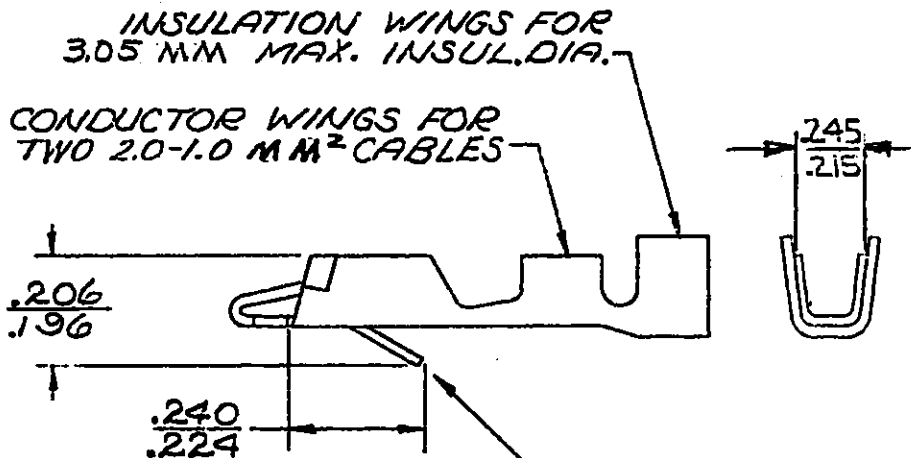

NOTE — TO FIT .032 x .250 BLADE.

- OUTLINE DRAWING -

PART NO.		2962683		SIZE	A
DATE	SYM	REVISION RECORD		C/N NO.	
24MR83		ALL PREVIOUS DATA REMOVED FROM REV. COLUMN THRU REV. "CD"			
		- WAS SHOWN ON 2962874 SHT #1.			83007
23AU93		REVISED			157111
23AU93		REVISED			157151
10AU06		UPDATED PDM ATTRIBUTES			283134
05JA07	CD	REVISED ECL TO MATCH IMS			400031
CODE NO. 6900		TOLERANCE UNLESS OTHERWISE SPECIFIED			
		DECIMAL ± .010			
		FRACTIONAL ±			
		ANGULAR ±			
DWG. DATE 5-10-55	SCALE NONE	DR. PLYLER			
ROUTING		CHK. <i>Downe</i> 2-16-60			
DEPT		APPR.			
OUTST.		APPR. <i>Downe</i> 2-16-60			
REFERENCE		APPR. <i>Downe</i> 2-16-60			
		APPR. R.E. Kirk 2-23			
MATERIAL SPEC.		.0180 THK SAE CA 260 BRASS 1/2 HARD		CODE NO.	
NAME		TERMINAL-FEMALE-56 SERIES			
PART NO.		2962683		SIZE	A