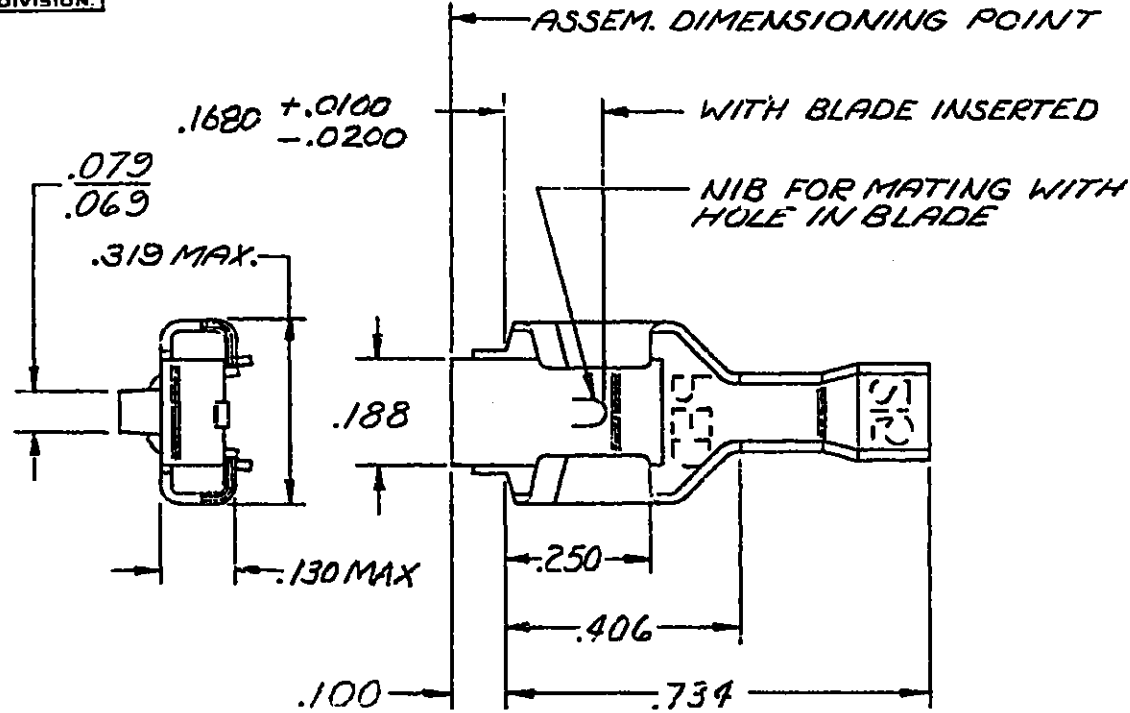

NOTE — TO FIT .032 x .250 BLADE.

- OUTLINE DRAWING -

PART NO.		2962683		SIZE	A
DATE	SYM	REVISION RECORD		C/N NO.	
24MR83		ALL PREVIOUS DATA REMOVED FROM REV. COLUMN THRU REV. "CD"			
		- WAS SHOWN ON 2962874 SHT #1.			83007
23AU93		REVISED			157111
23AU93		REVISED			157151
10AU06		UPDATED PDM ATTRIBUTES			283134
05JA07	CD	REVISED ECL TO MATCH IMS			400031
CODE NO. 6900		TOLERANCE UNLESS OTHERWISE SPECIFIED			
		DECIMAL ± .010			
		FRACTIONAL ±			
		ANGULAR ±			
DWG. DATE 5-10-55	SCALE NONE	DR. PLYLER			
ROUTING		CHK. <i>Downe</i> 2-16-60			
DEPT		APPR.			
OUTST.		APPR. <i>Downe</i> 2-16-60			
REFERENCE		APPR. <i>Downe</i> 2-16-60			
		APPR. R.E. Kirk 2-23			
MATERIAL SPEC.		.0180 THK SAE CA 260 BRASS 1/2 HARD		CODE NO.	
NAME		TERMINAL-FEMALE-56 SERIES			
PART NO.		2962683		SIZE	A