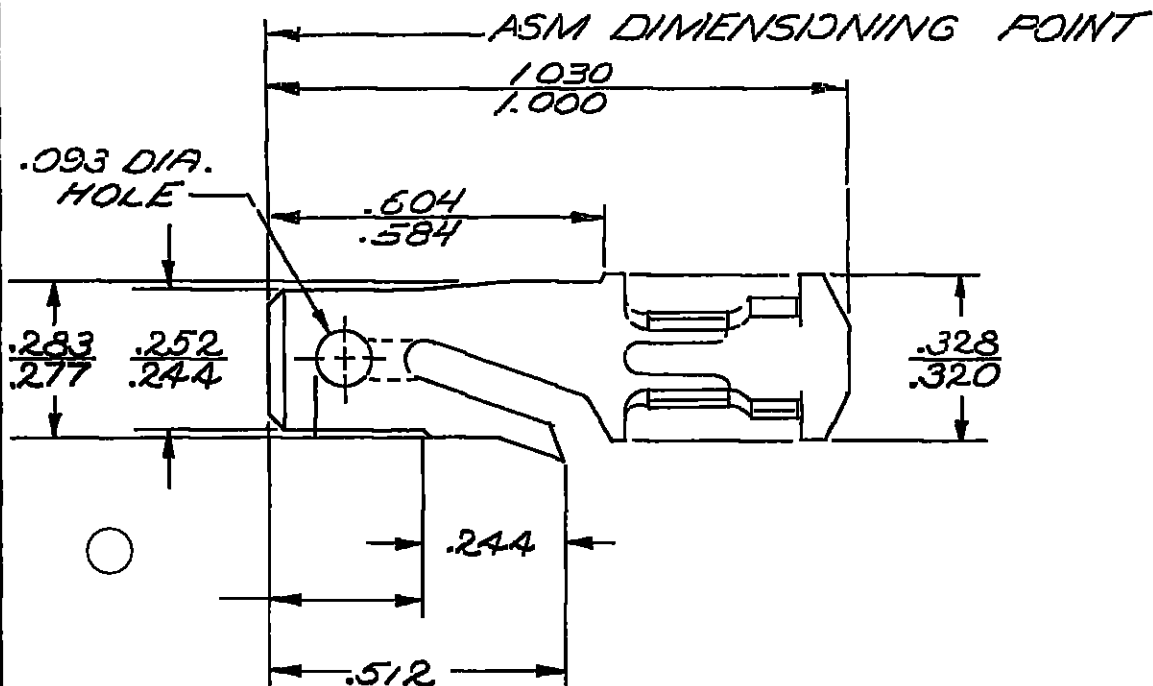

CONDUCTOR WINGS FOR 2.0-1.0 MM² CABLE.

INSULATION WINGS FOR 3.05MM MAX. INSULATION DIA.

C02D1582

-OUTLINE DRAWING-

PART NO		2971962		SIZE	A
DATE	SYM	REVISION RECORD	C/N NO		
6-15-60	Q	VIEW & .052 DIM. ADDED	1808		
9-13-66	Q	DIM. & DIMENSIONING POINT REVISED.	25293		
		MAT'L. SPEC. WAS .032 BRASS-TIN PLATED			
5-9-68	Q	WAS .65/.3	32961		
8-6-69	Q	2962864 D" SIZE SPT#1 WAS 2962864-D	36500		
04SE79	-	CABLE REVISED TO METRIC	70645		
01SE82	--	PICTURE REVISED	82155		
01AU83	AZ	REV SYM ADVANCE	86126		
180C05	AZ11	REMOVED DIM (1 PLC)	273766		

CODE NO **6900**
 TOLERANCE UNLESS OTHERWISE SPECIFIED
 DECIMAL $\pm .005$
 FRACTIONAL
 ANGULAR $\pm 2^\circ$

DWG DATE **3-18-60** SCALE **NONE** DR **T. ORR**
 ROUTING
 DEPT
 OUTST
 REFERENCE
 2962864" D" SIZE SPT#1
 CK **Set 3-19-60**
 APPR
 APPR **Howards**
 APPR

MATERIAL SPEC
 .0320 THK. SAE CA-260 BRASS
 1/2 HARD-TIN PLATED
 NAME **TERMINAL-MALE-'56 SERIES**
 CODE NO

PART NO	2971962	SIZE	A
---------	----------------	------	----------

X-ON Electronics

Largest Supplier of Electrical and Electronic Components