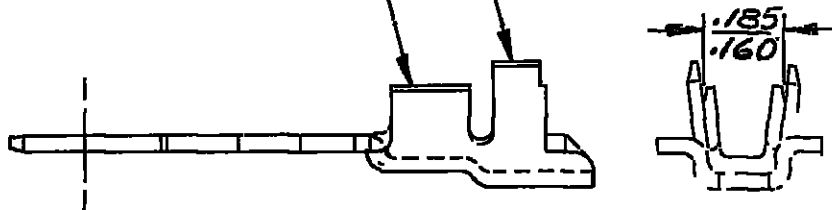

CONDUCTOR WINGS FOR 2.0-1.0 MM² CABLE.

INSULATION WINGS FOR 3.05MM MAX. INSULATION DIA.

C02D1582

-OUTLINE DRAWING-

PART NO		2971962		SIZE	A
DATE	SYM	REVISION RECORD	C/N NO		
6-15-60	Q	VIEW & .052 DIM. ADDED	1808		
9-13-66	Q	DIM. & DIMENSIONING POINT REVISED.	25293		
		MAT'L. SPEC. WAS .032 BRASS-TIN PLATED			
5-9-68	Q	WAS .65/.3	32961		
8-6-69	Q	2962864 D" SIZE SPT#1 WAS 2962864-D	36500		
04SE79	-	CABLE REVISED TO METRIC	70645		
01SE82	--	PICTURE REVISED	82155		
01AU83	AZ	REV SYM ADVANCE	86126		
180C05	AZ11	REMOVED DIM (1 PLC)	273766		